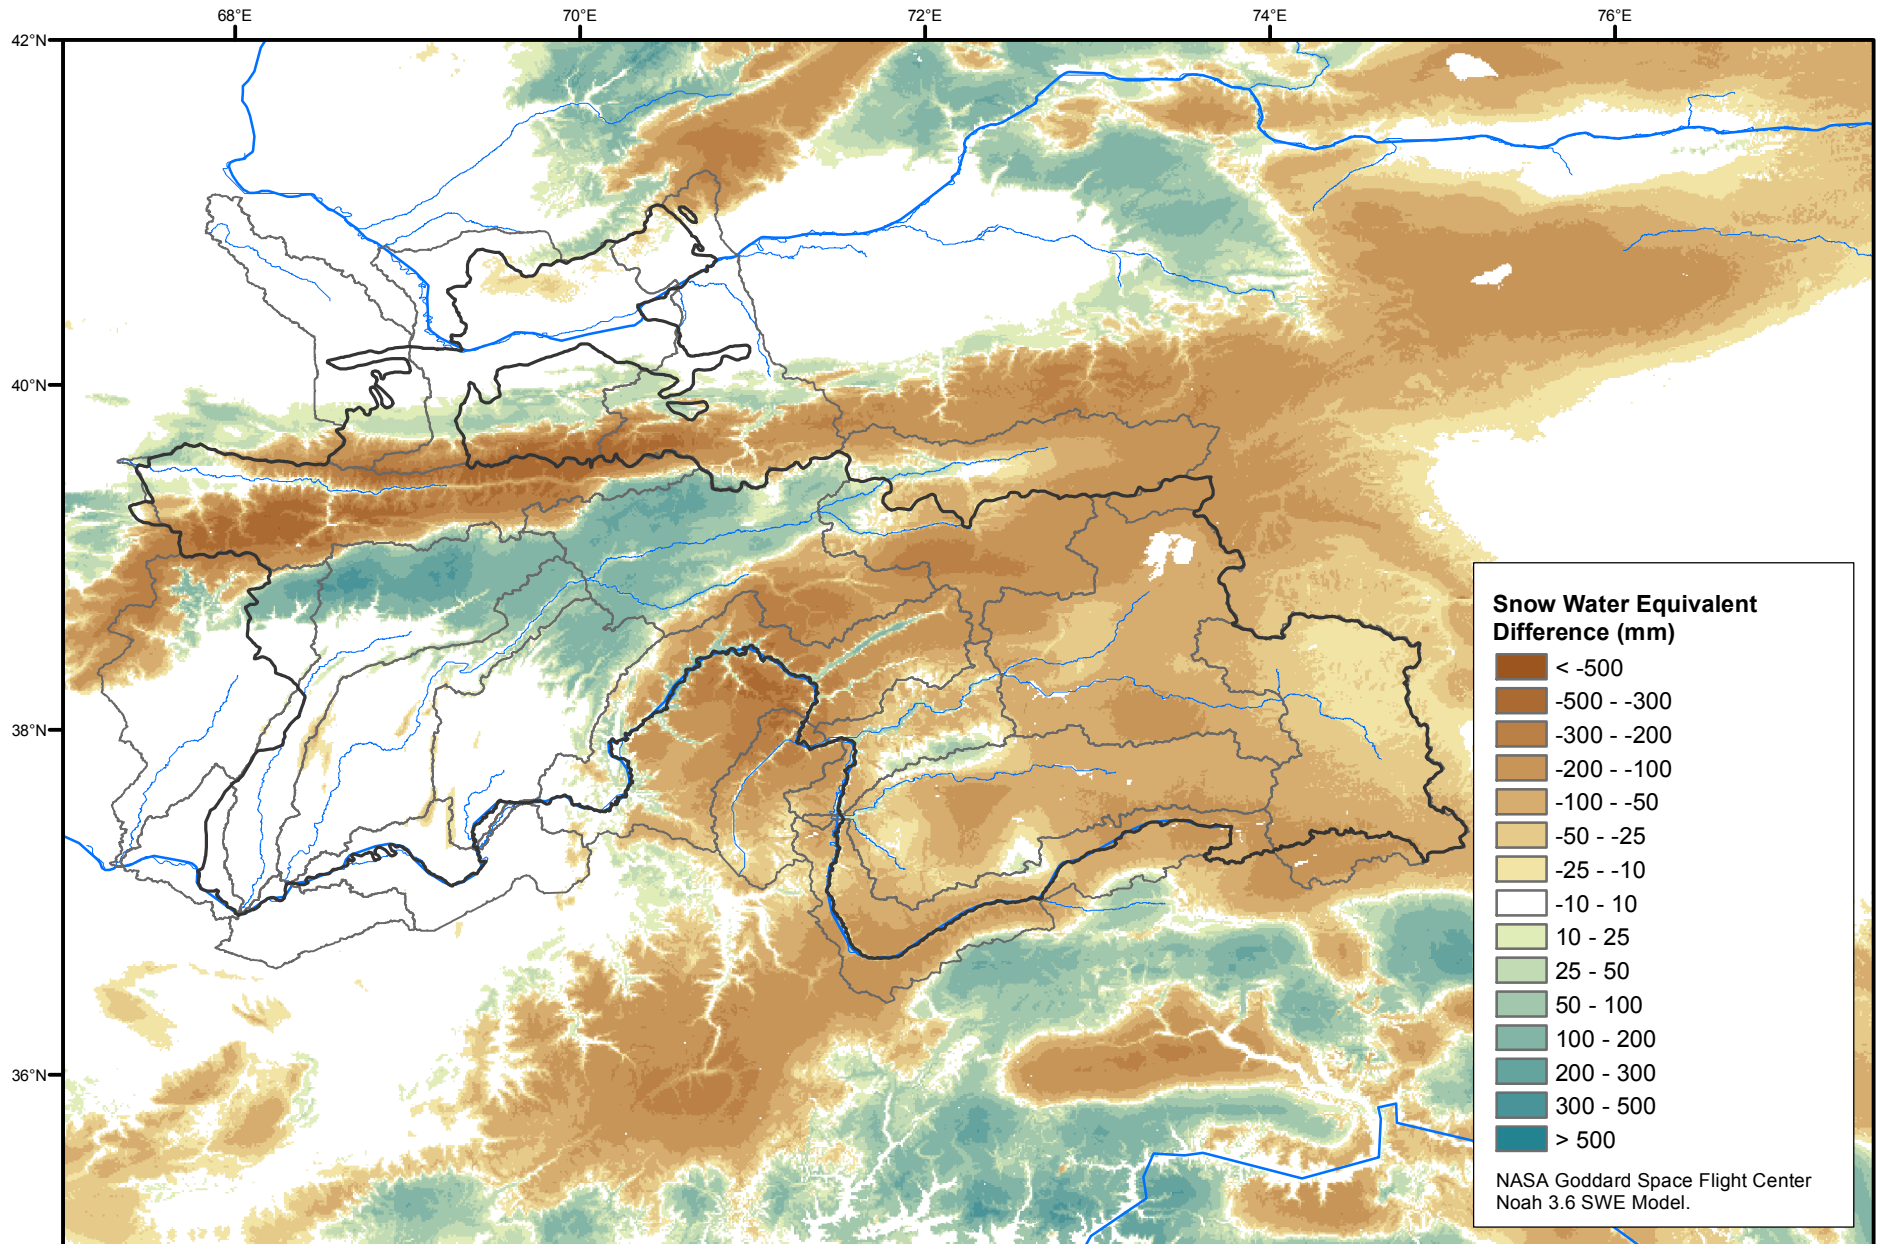

Daily Snow Water Equivalent Difference Anomaly

February 01, 2020 minus Average (2002-2016)

Map created by USGS/EROS