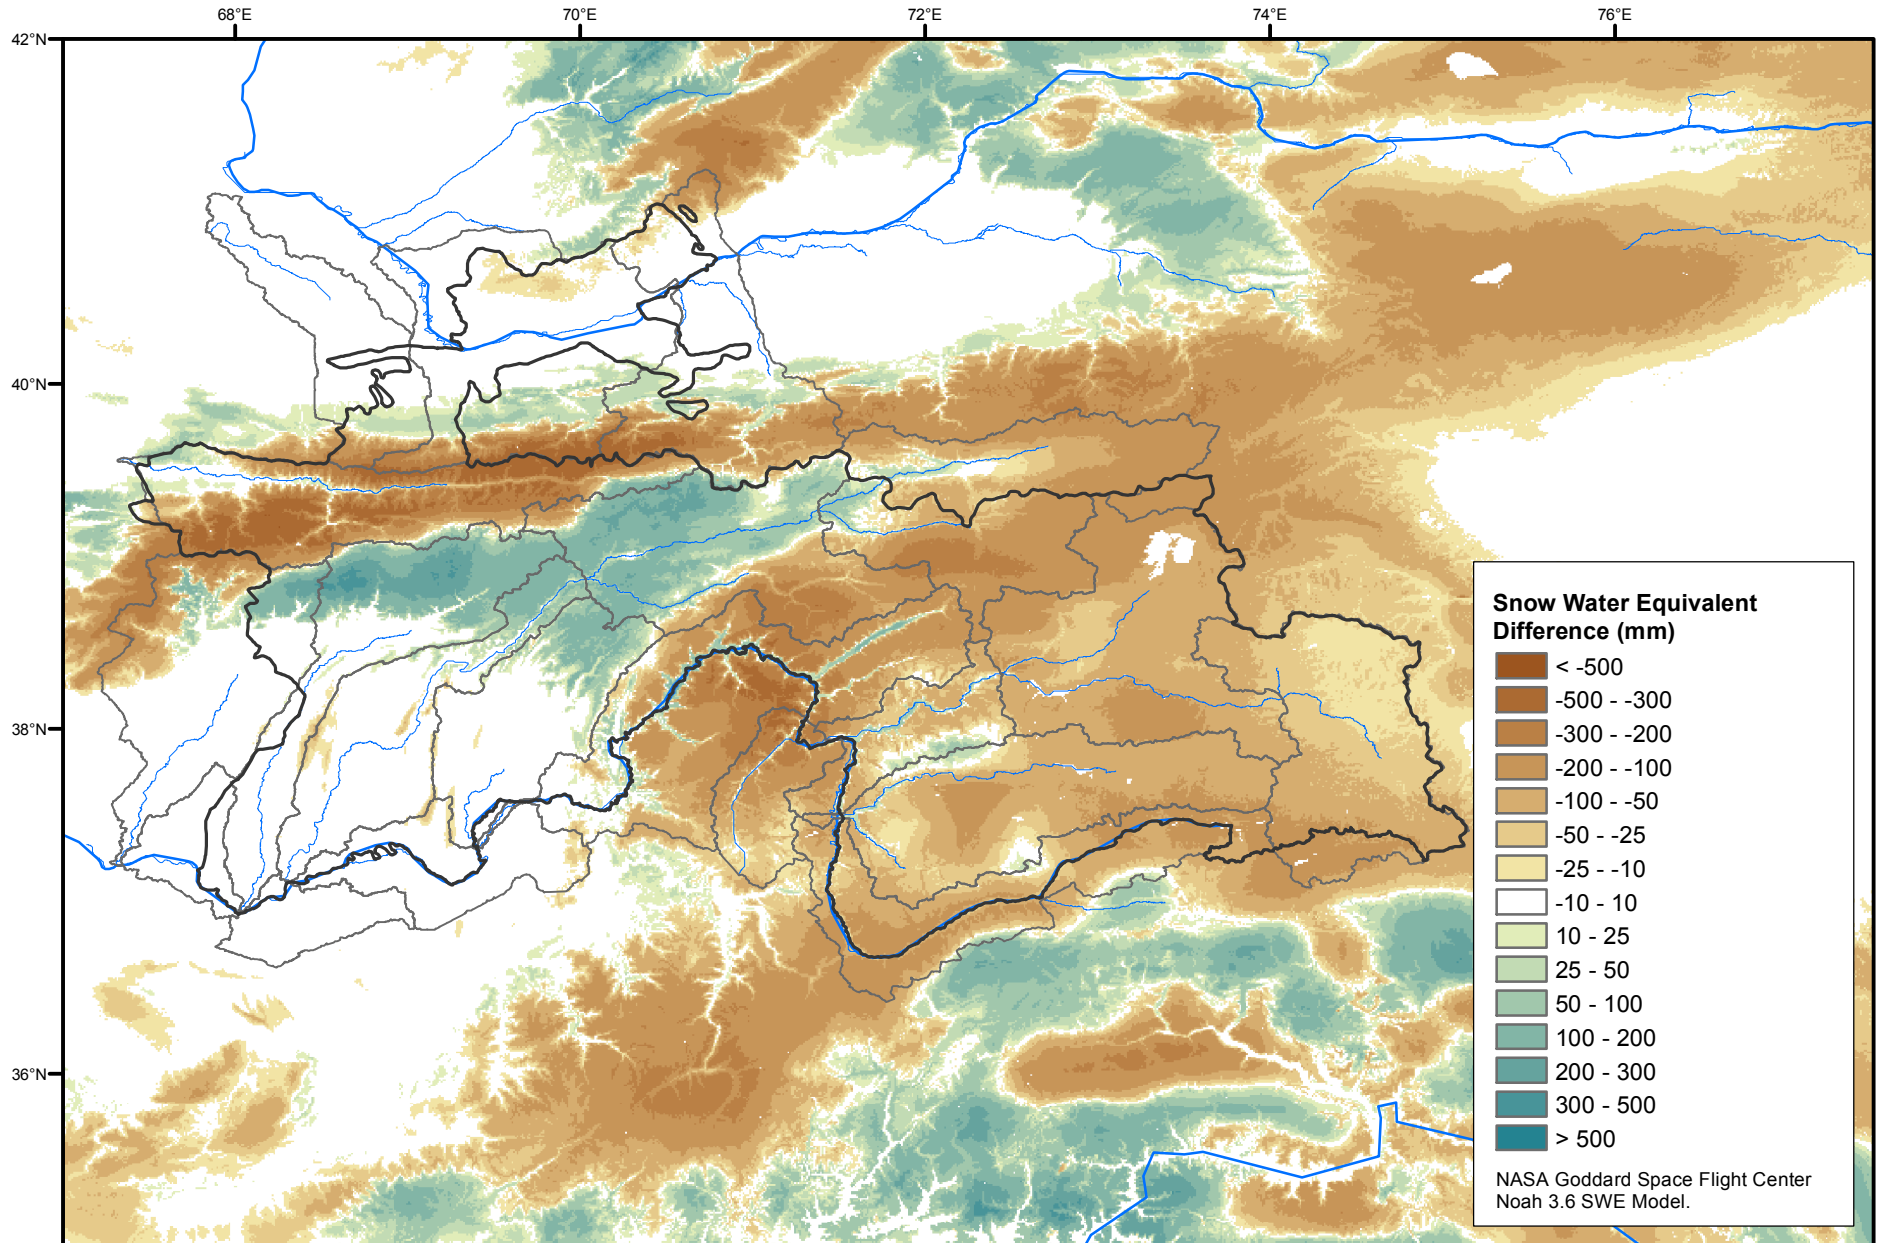

Daily Snow Water Equivalent Difference Anomaly

February 02, 2020 minus Average (2002-2016)

Map created by USGS/EROS