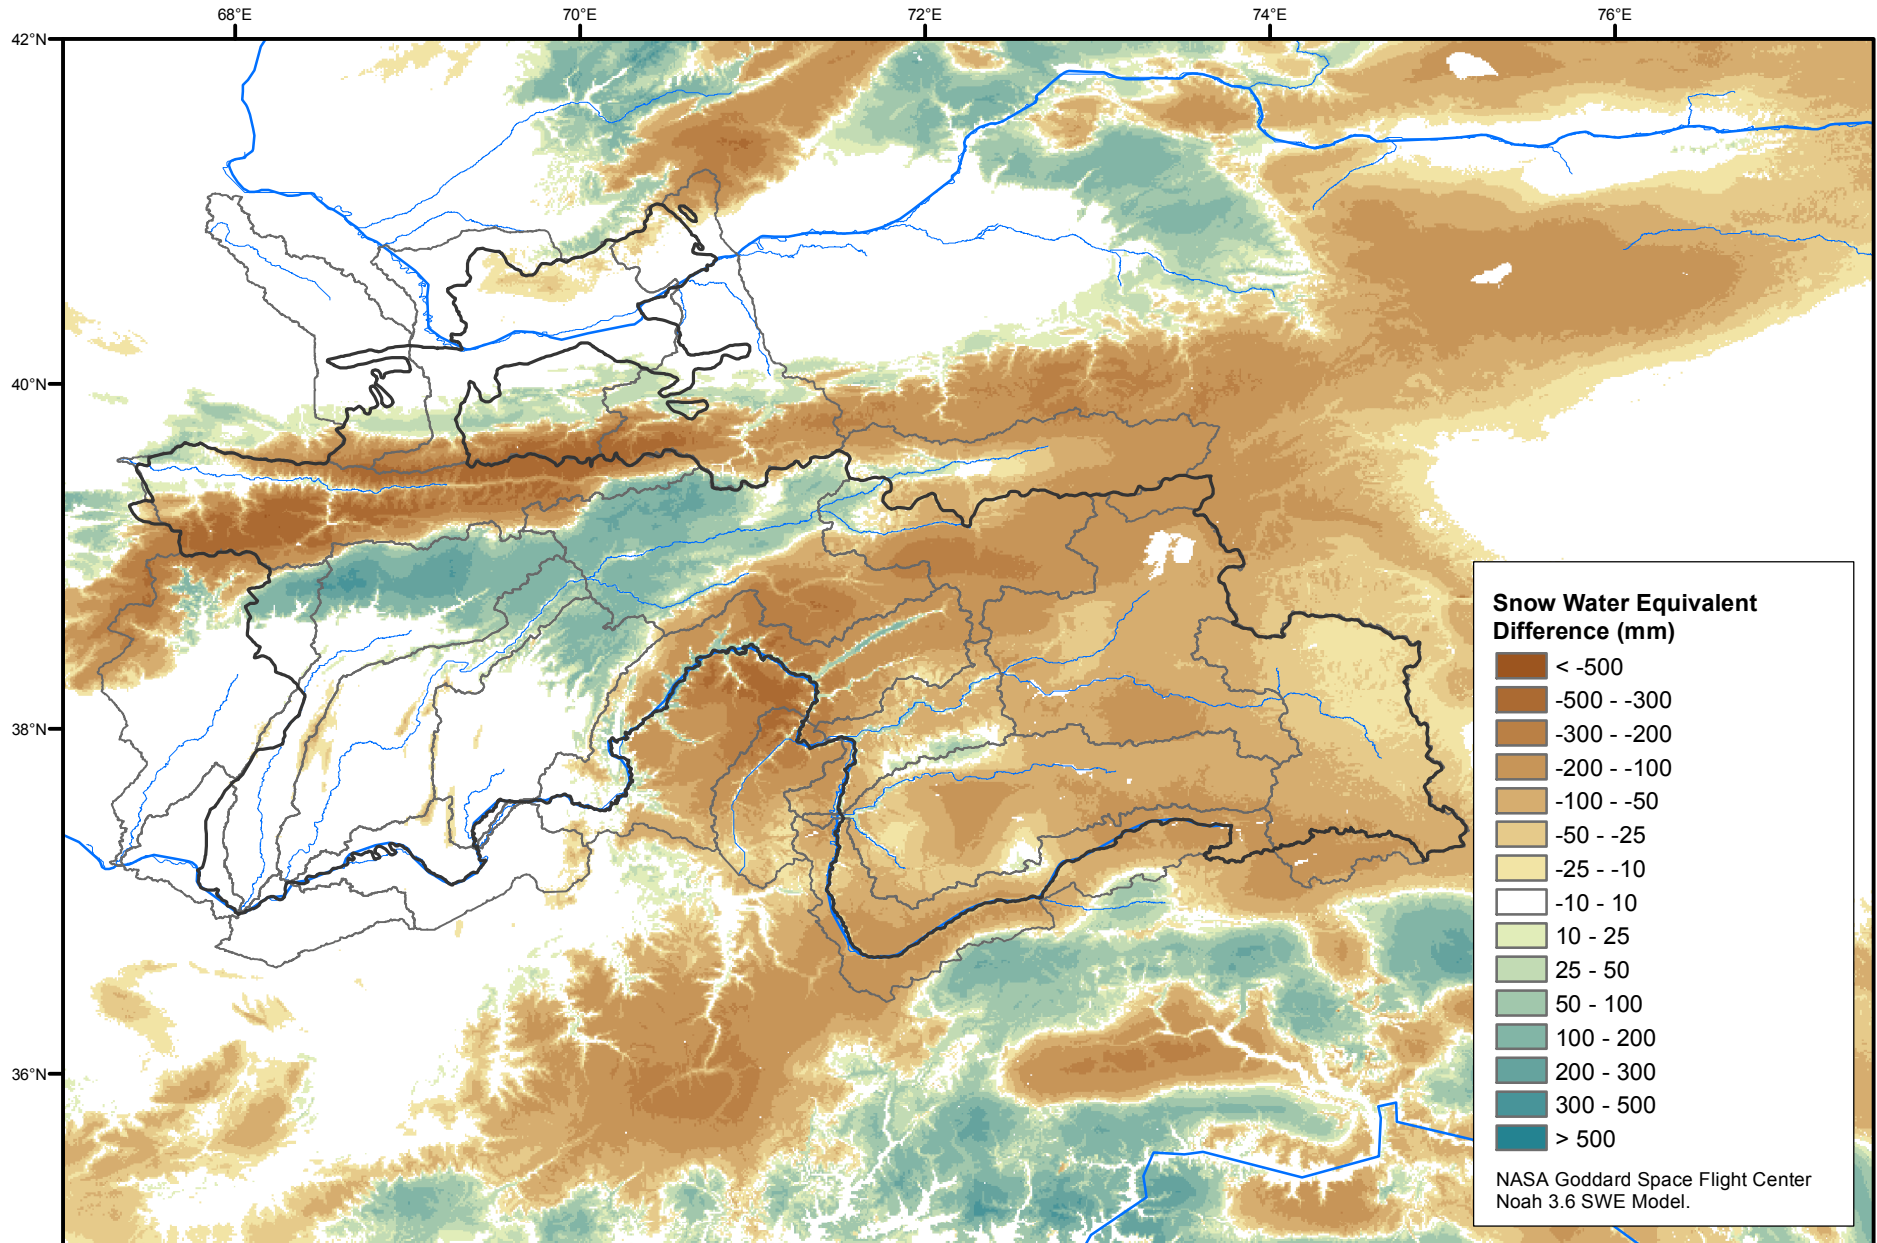

# Daily Snow Water Equivalent Difference Anomaly

February 03, 2020 minus Average (2002-2016)

Map created by USGS/EROS