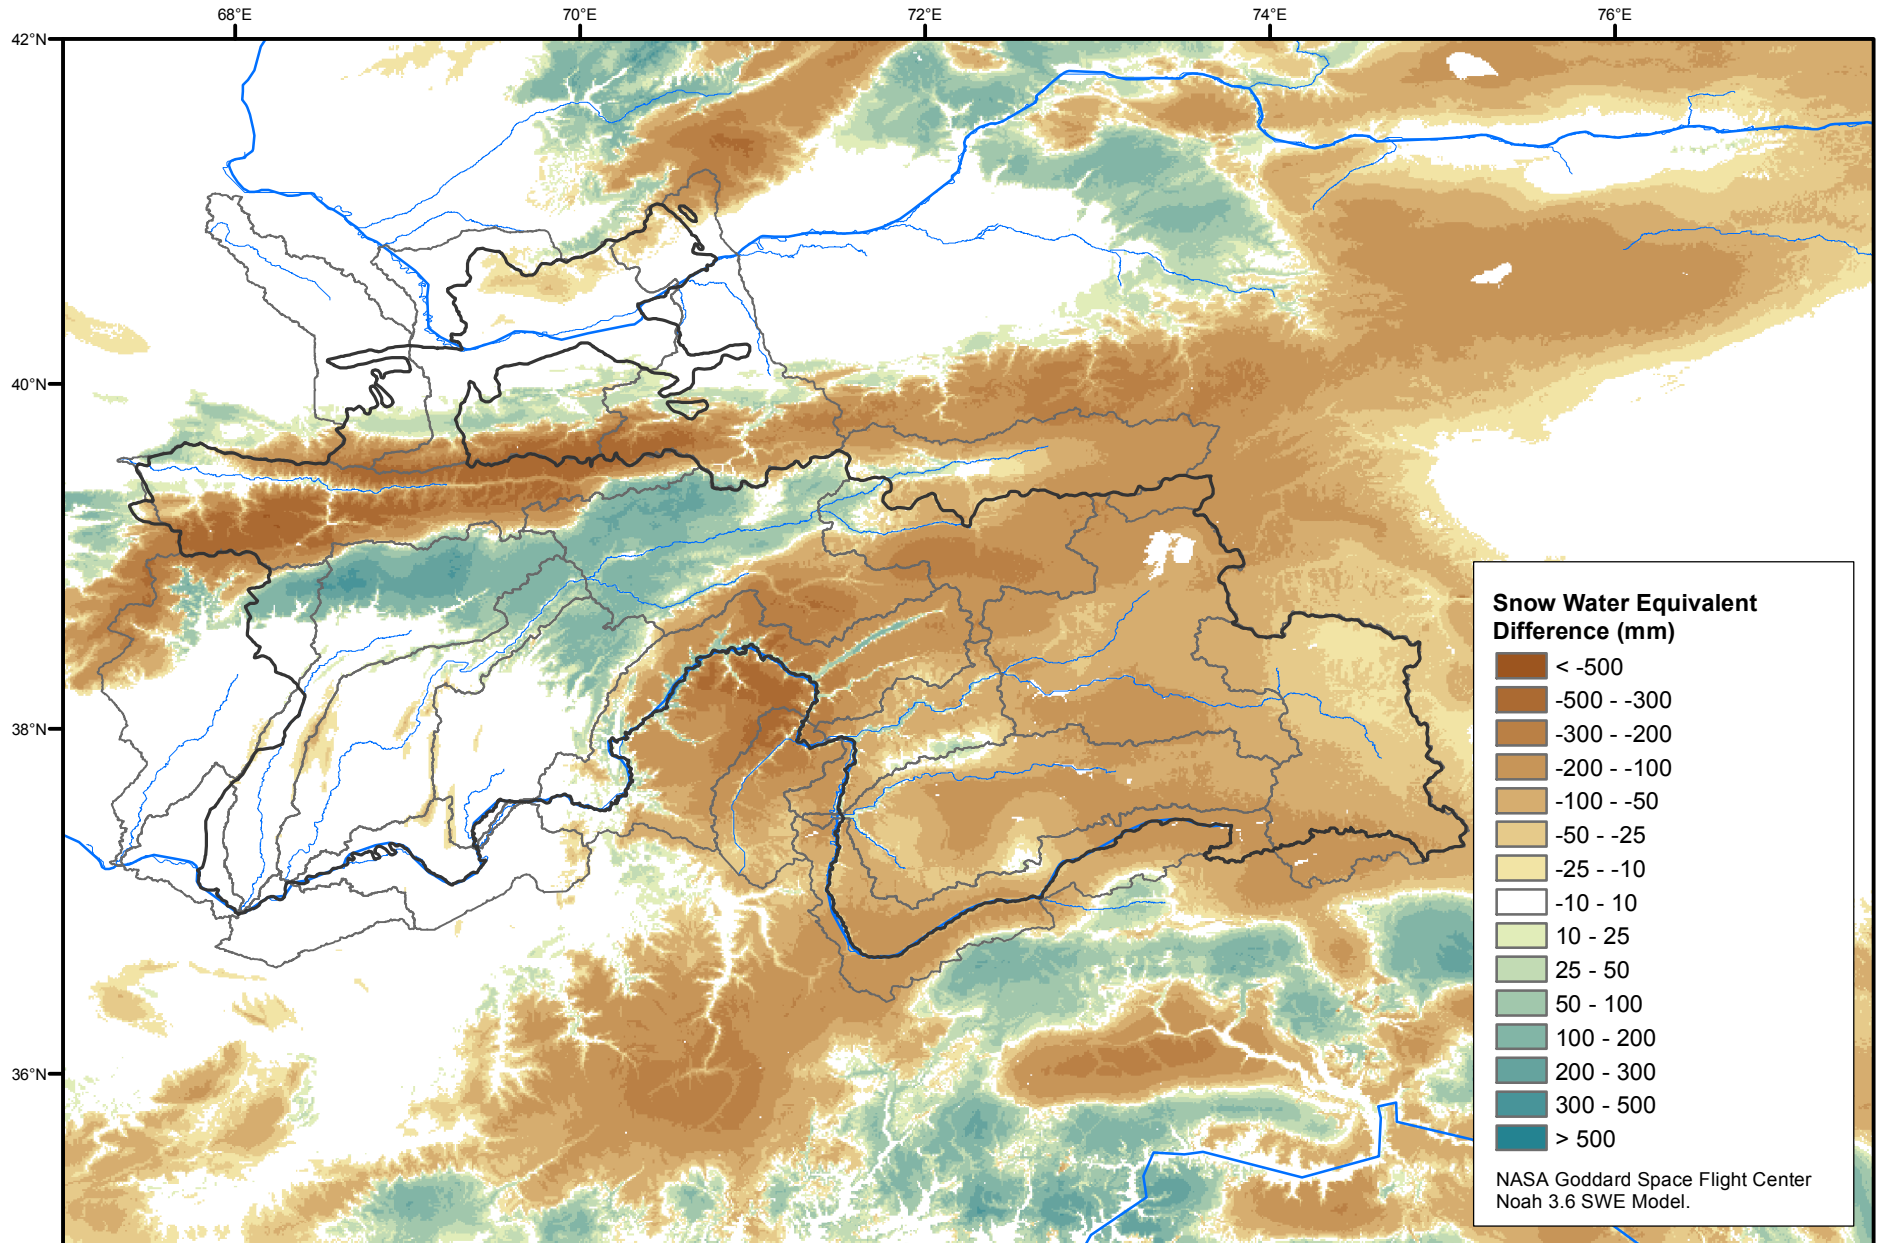

Daily Snow Water Equivalent Difference Anomaly

February 06, 2020 minus Average (2002-2016)

Map created by USGS/EROS