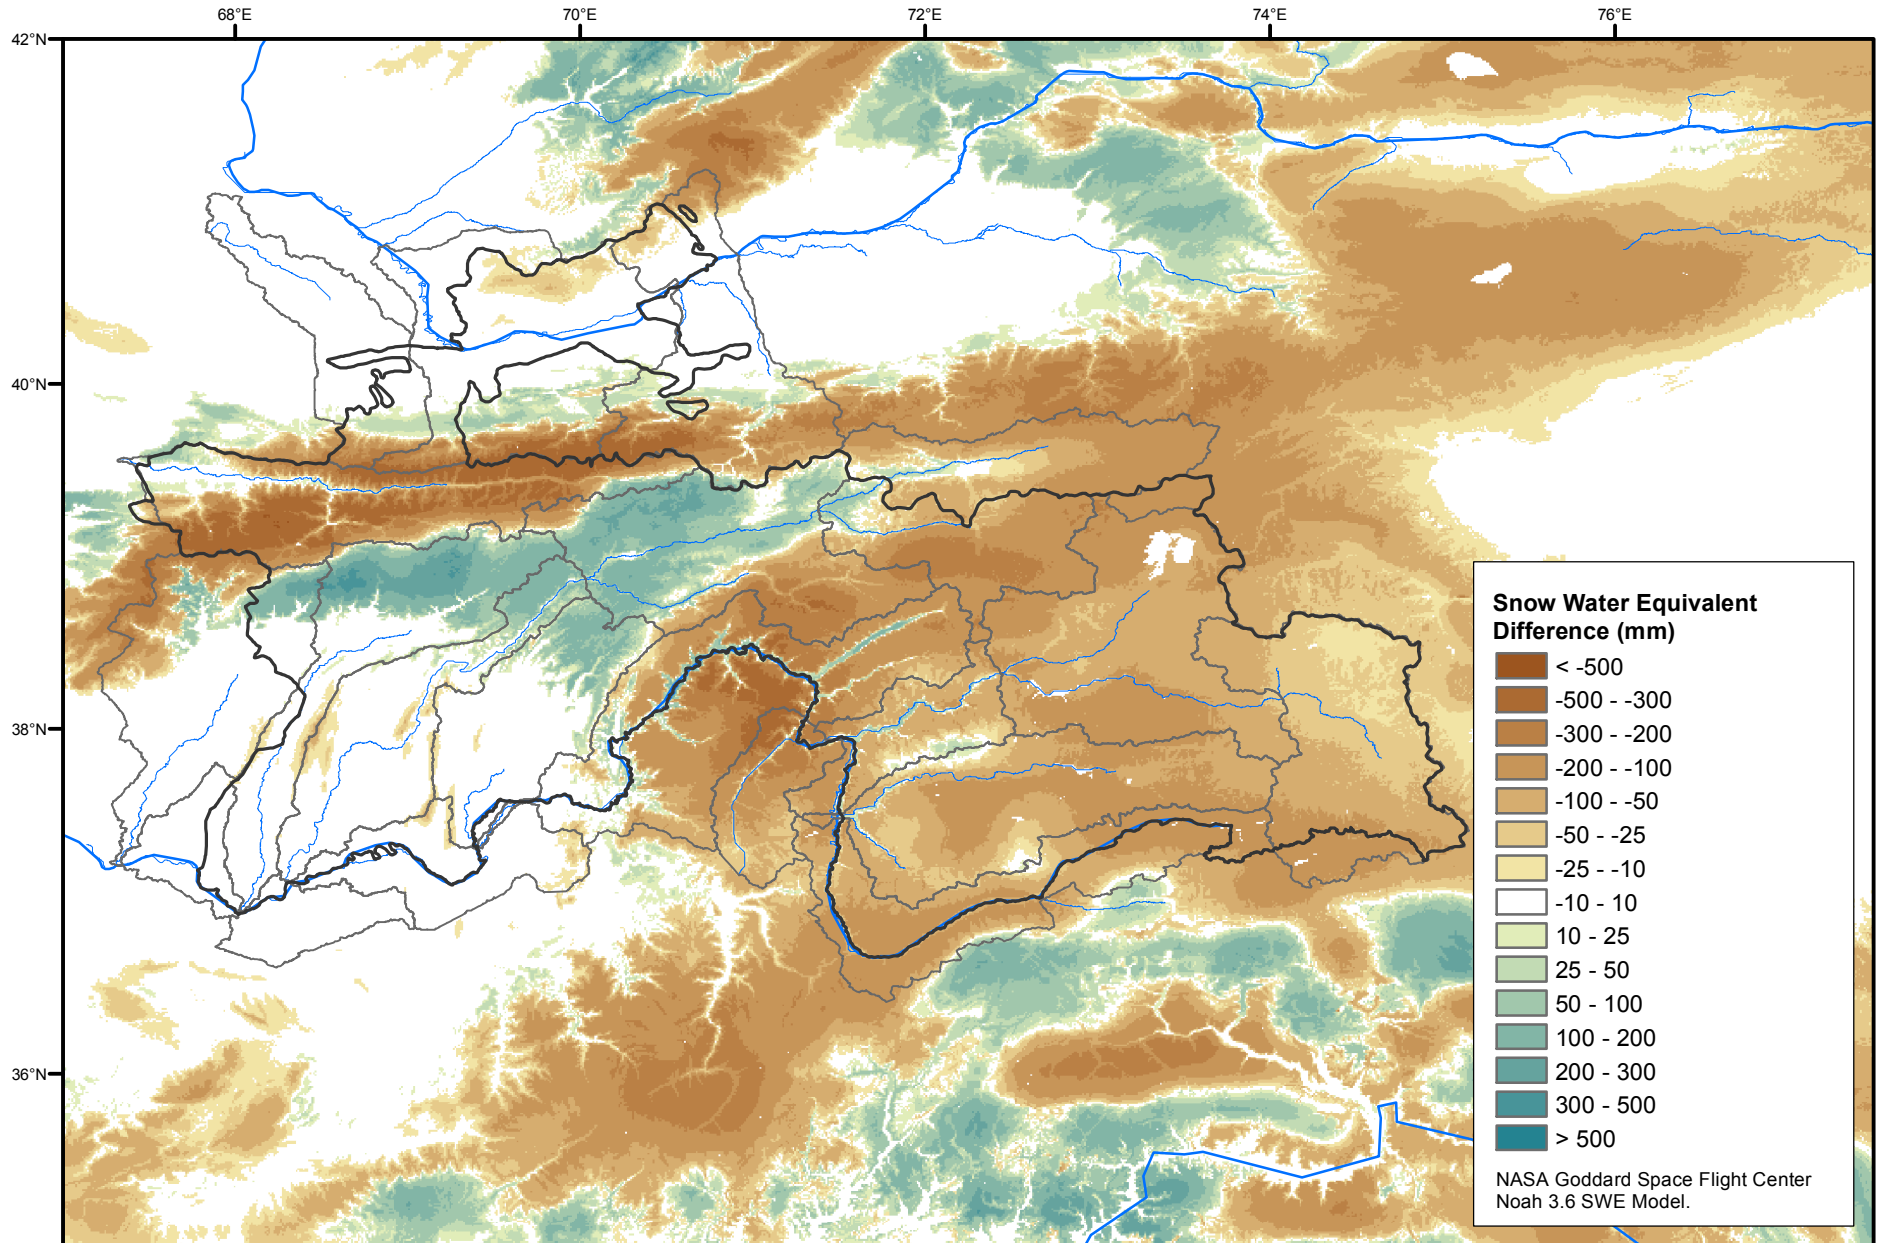

# Daily Snow Water Equivalent Difference Anomaly

February 07, 2020 minus Average (2002-2016)

Map created by USGS/EROS