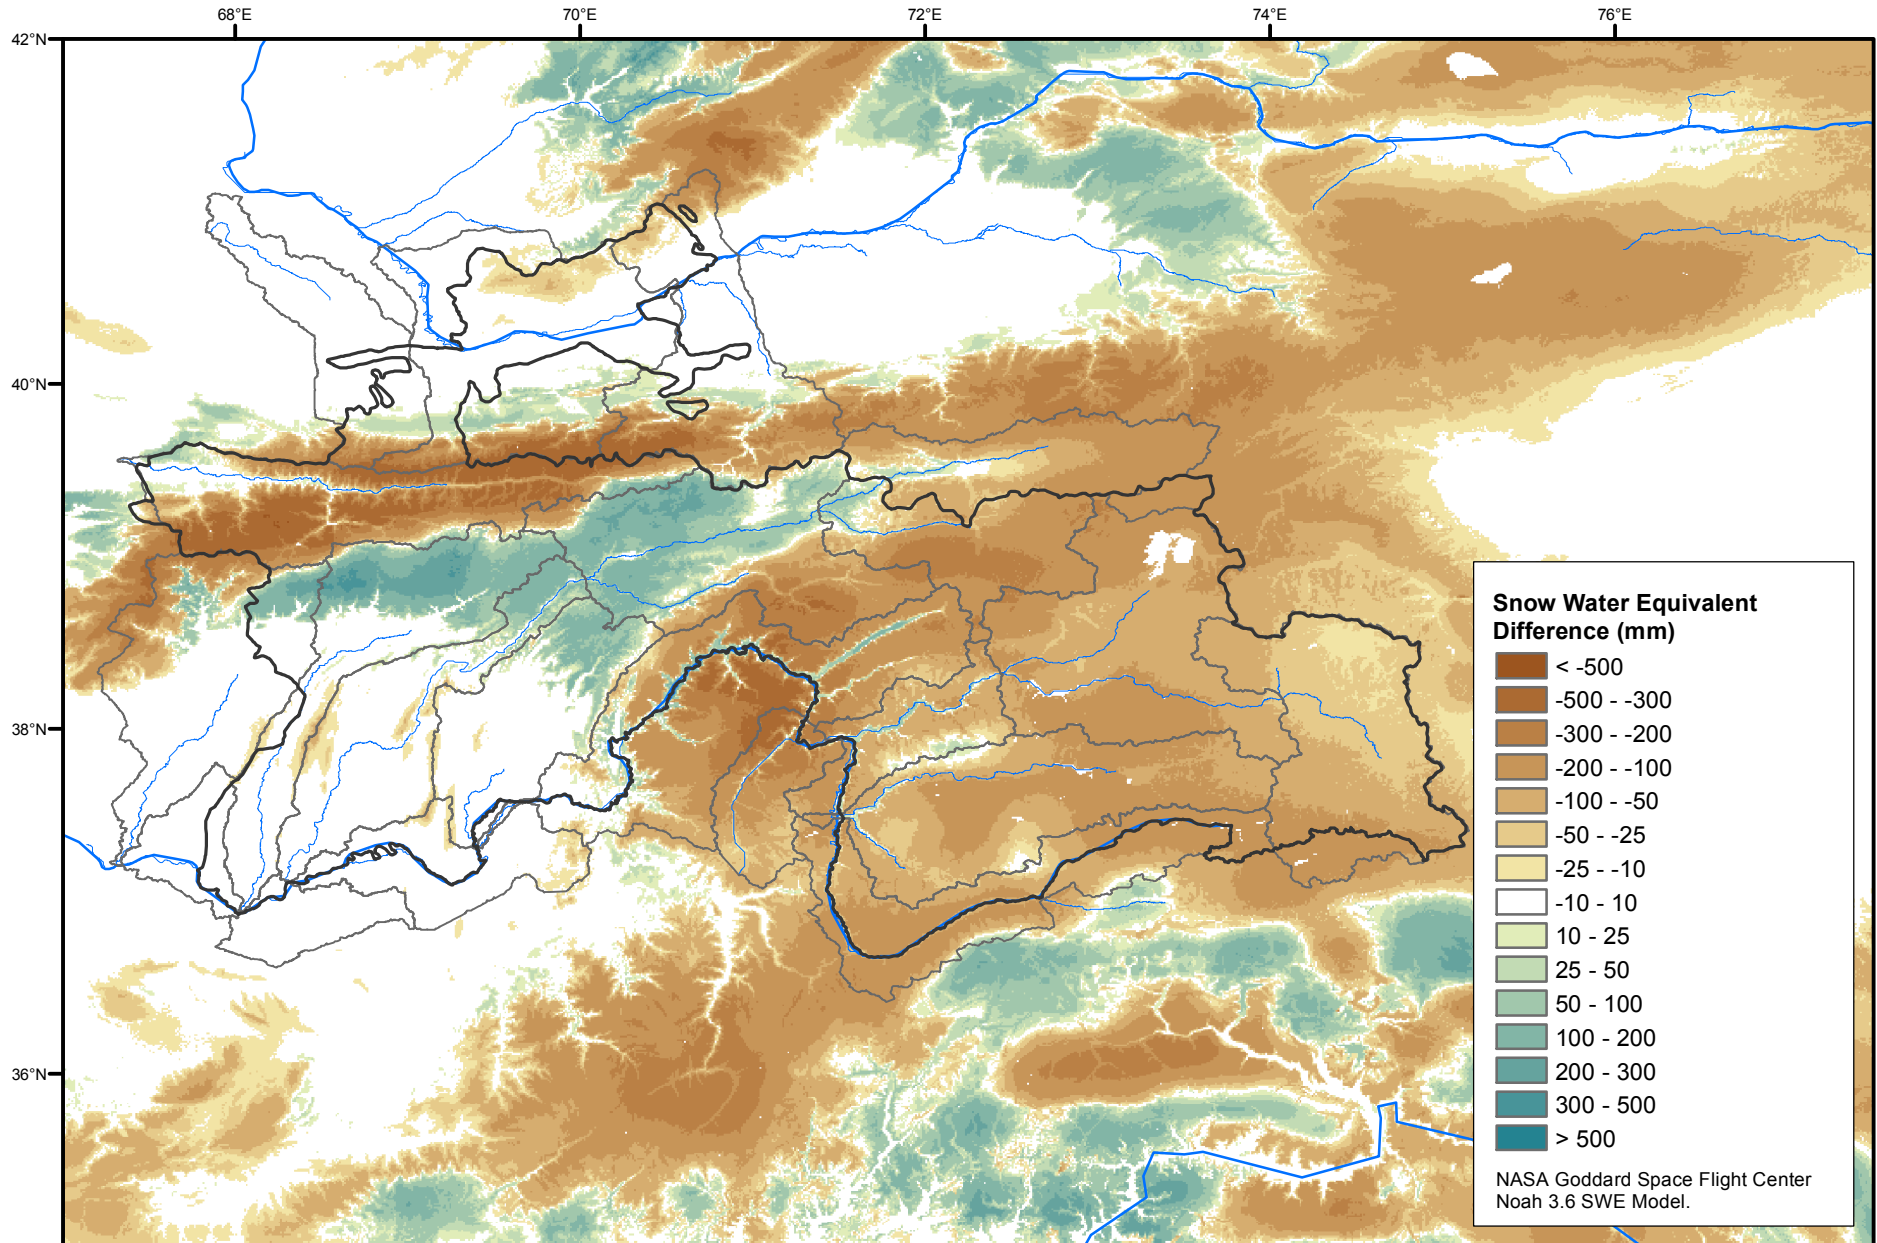

# Daily Snow Water Equivalent Difference Anomaly

February 08, 2020 minus Average (2002-2016)

Map created by USGS/EROS