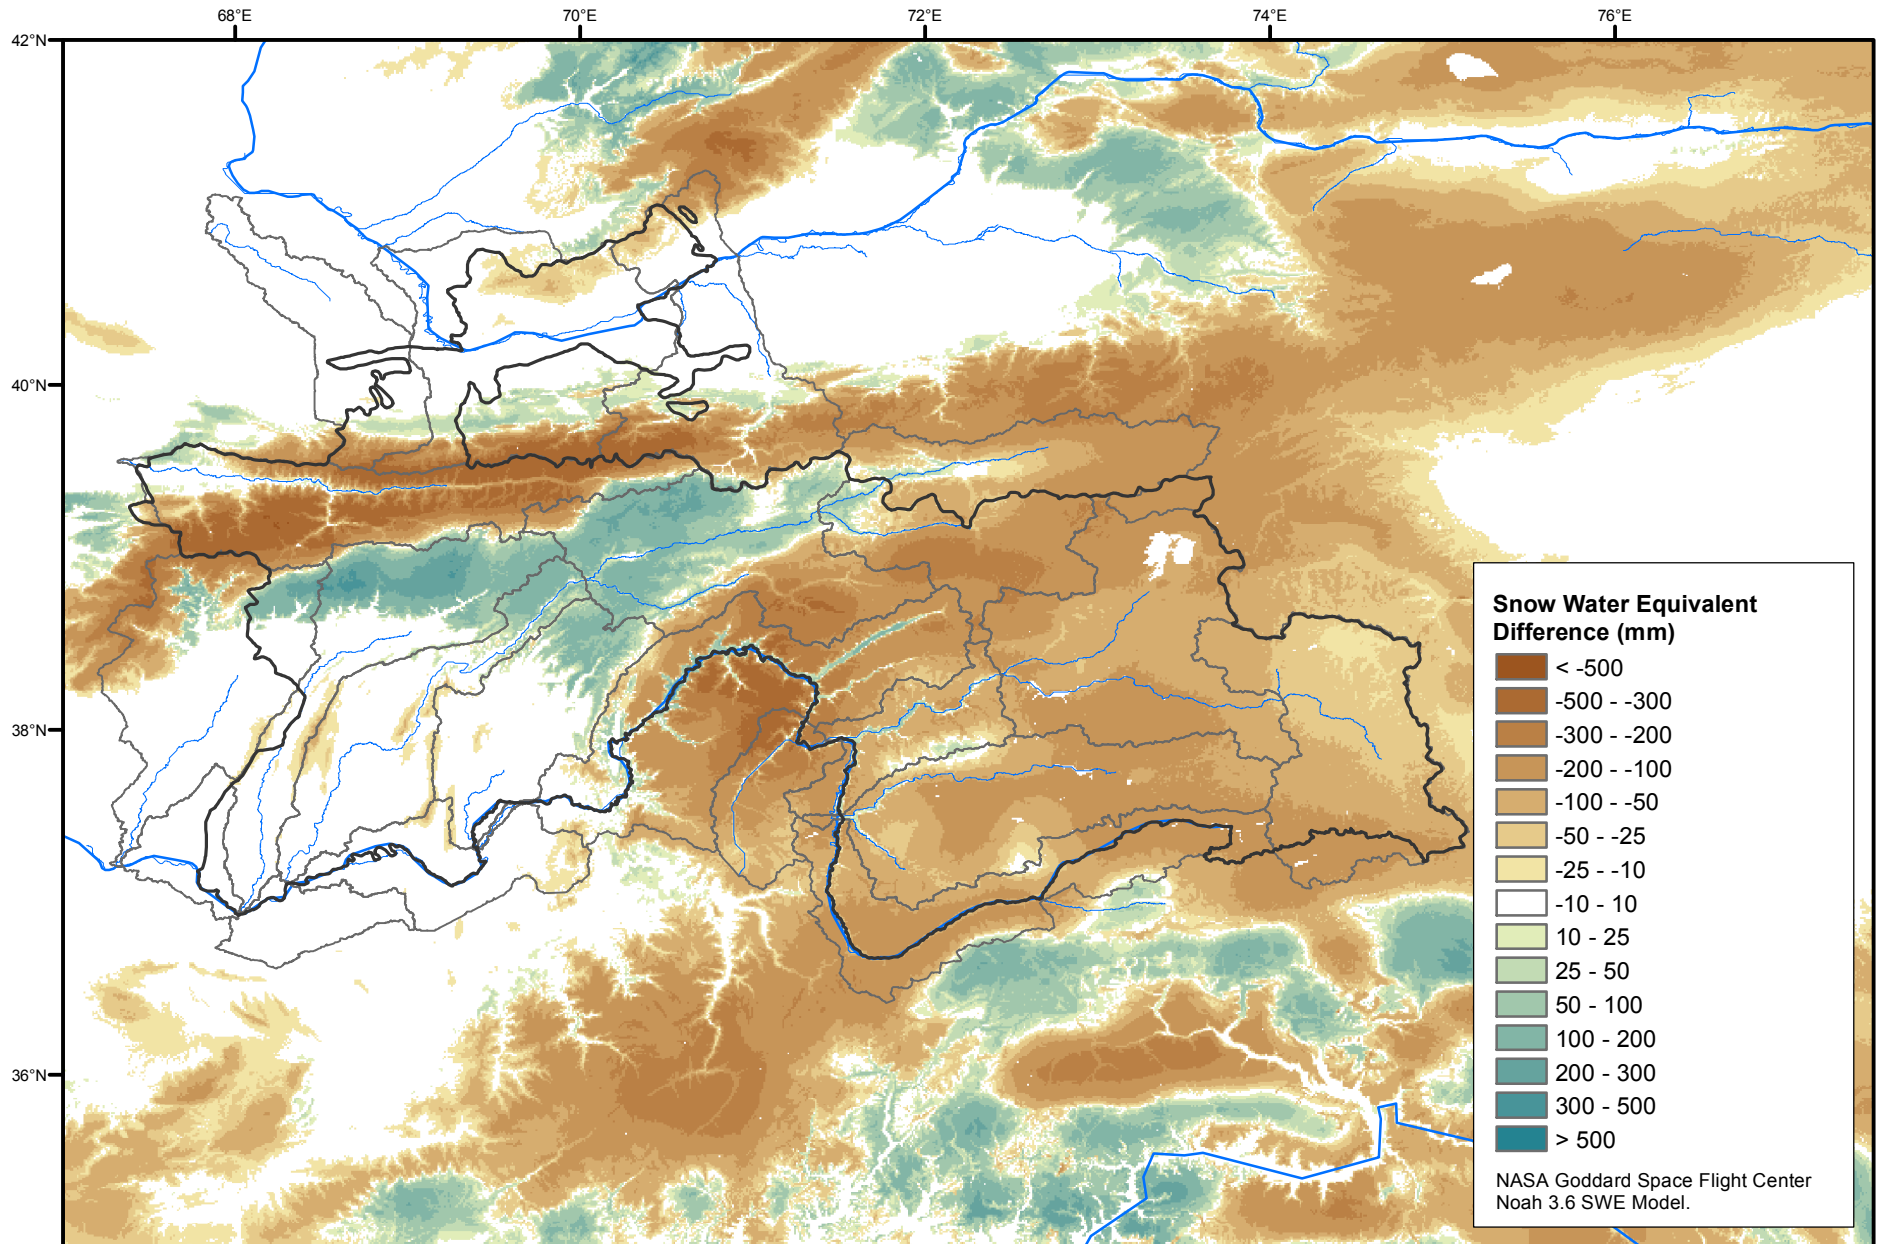

Daily Snow Water Equivalent Difference Anomaly

February 09, 2020 minus Average (2002-2016)

Map created by USGS/EROS