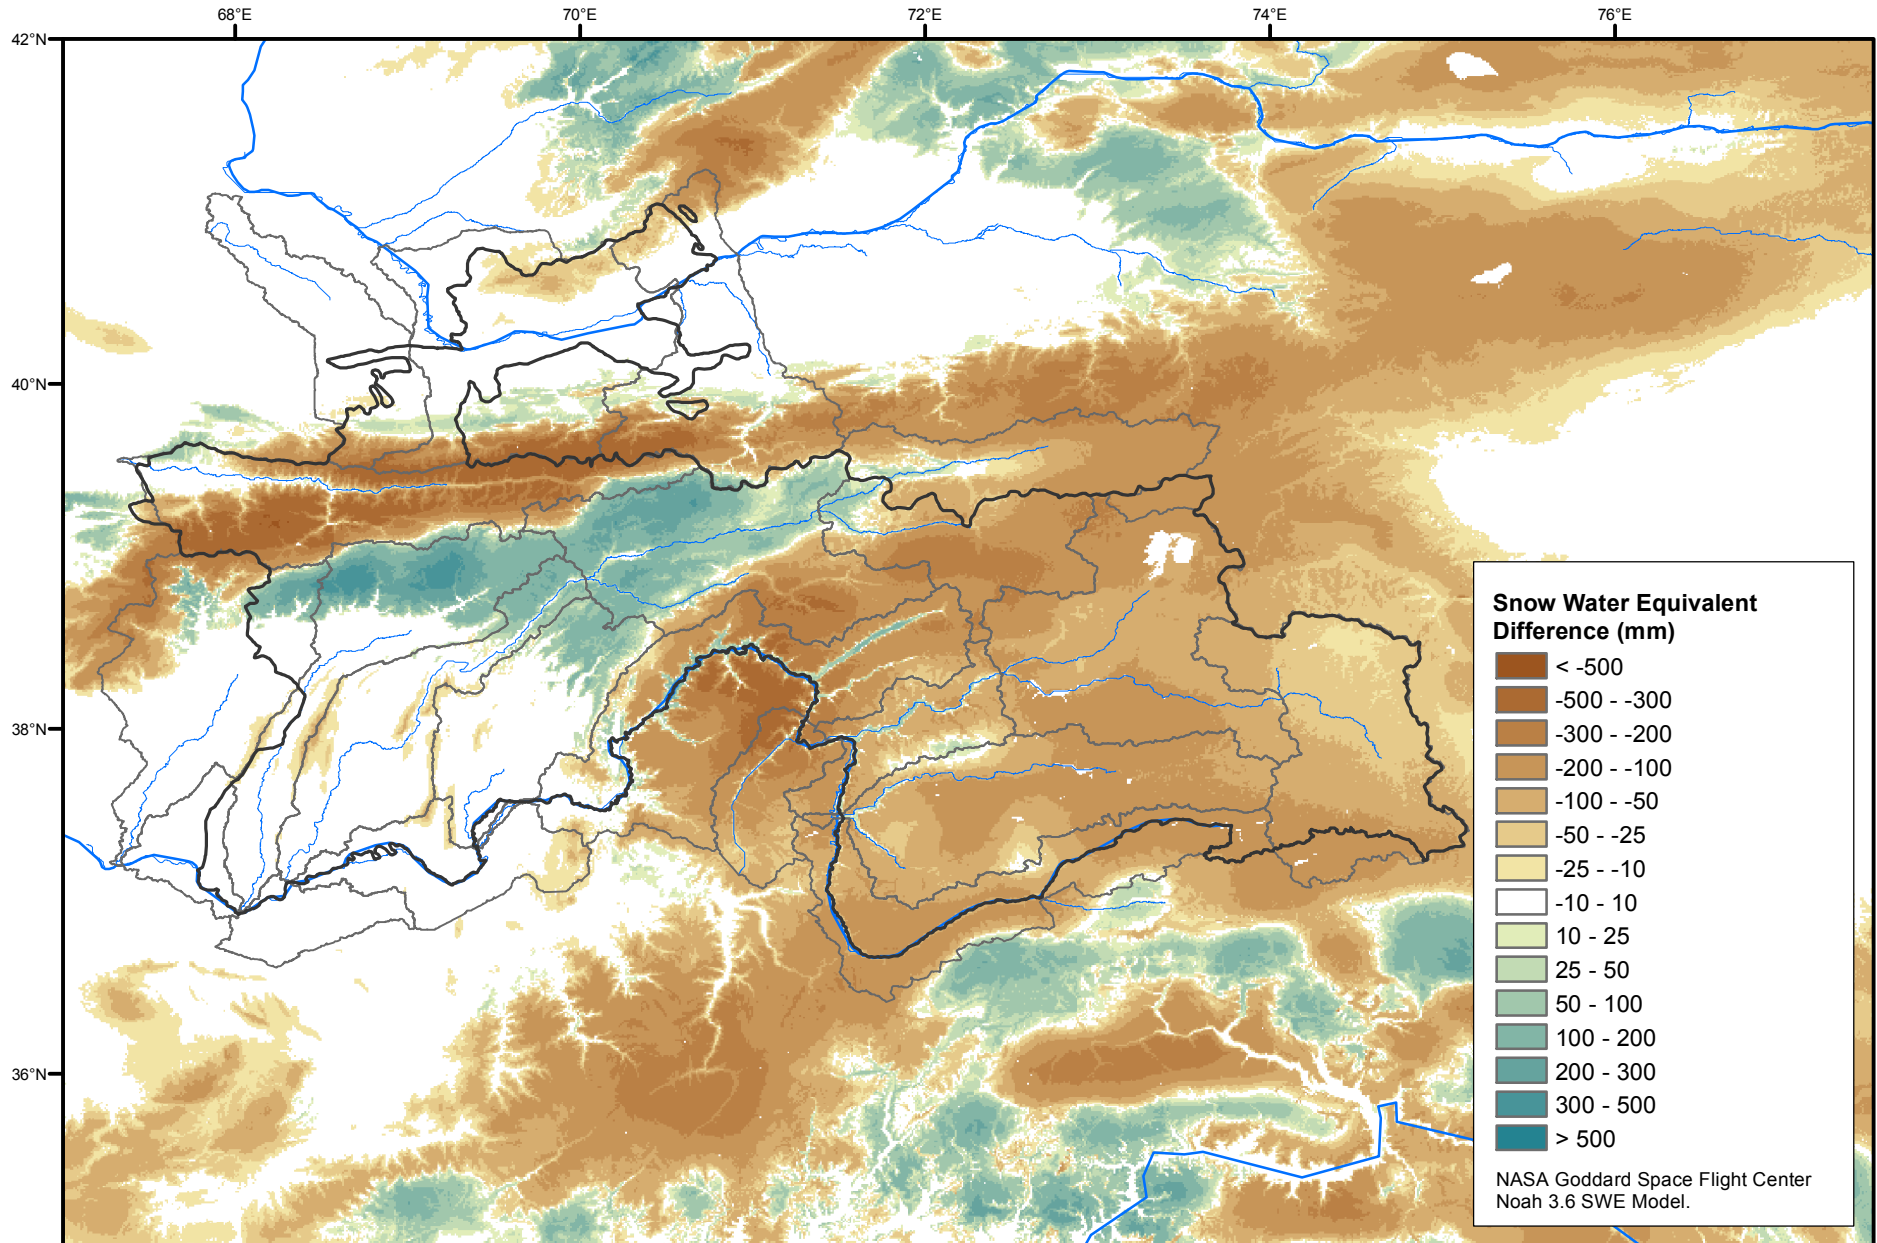

Daily Snow Water Equivalent Difference Anomaly

February 11, 2020 minus Average (2002-2016)

Map created by USGS/EROS