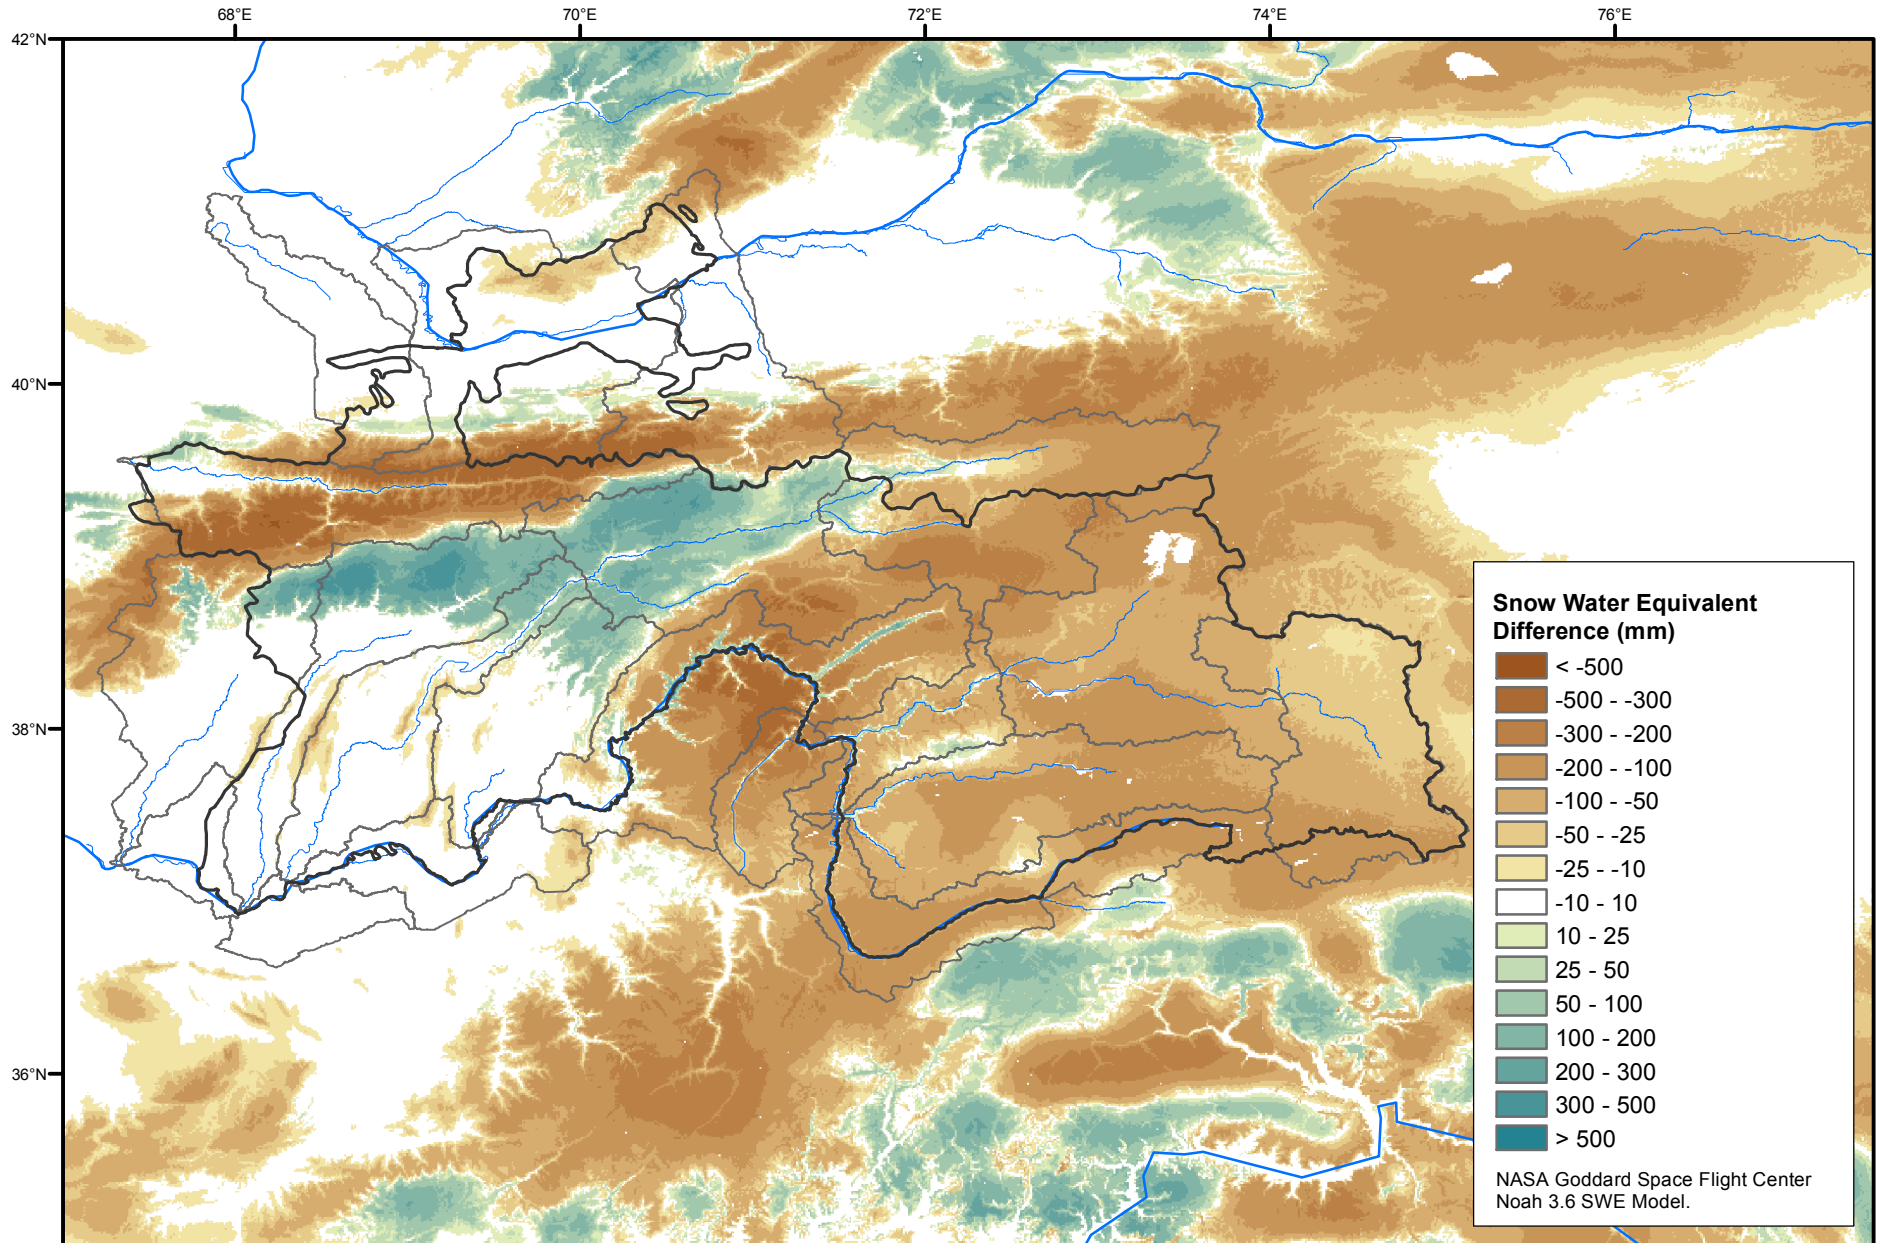

Daily Snow Water Equivalent Difference Anomaly

February 12, 2020 minus Average (2002-2016)

Map created by USGS/EROS