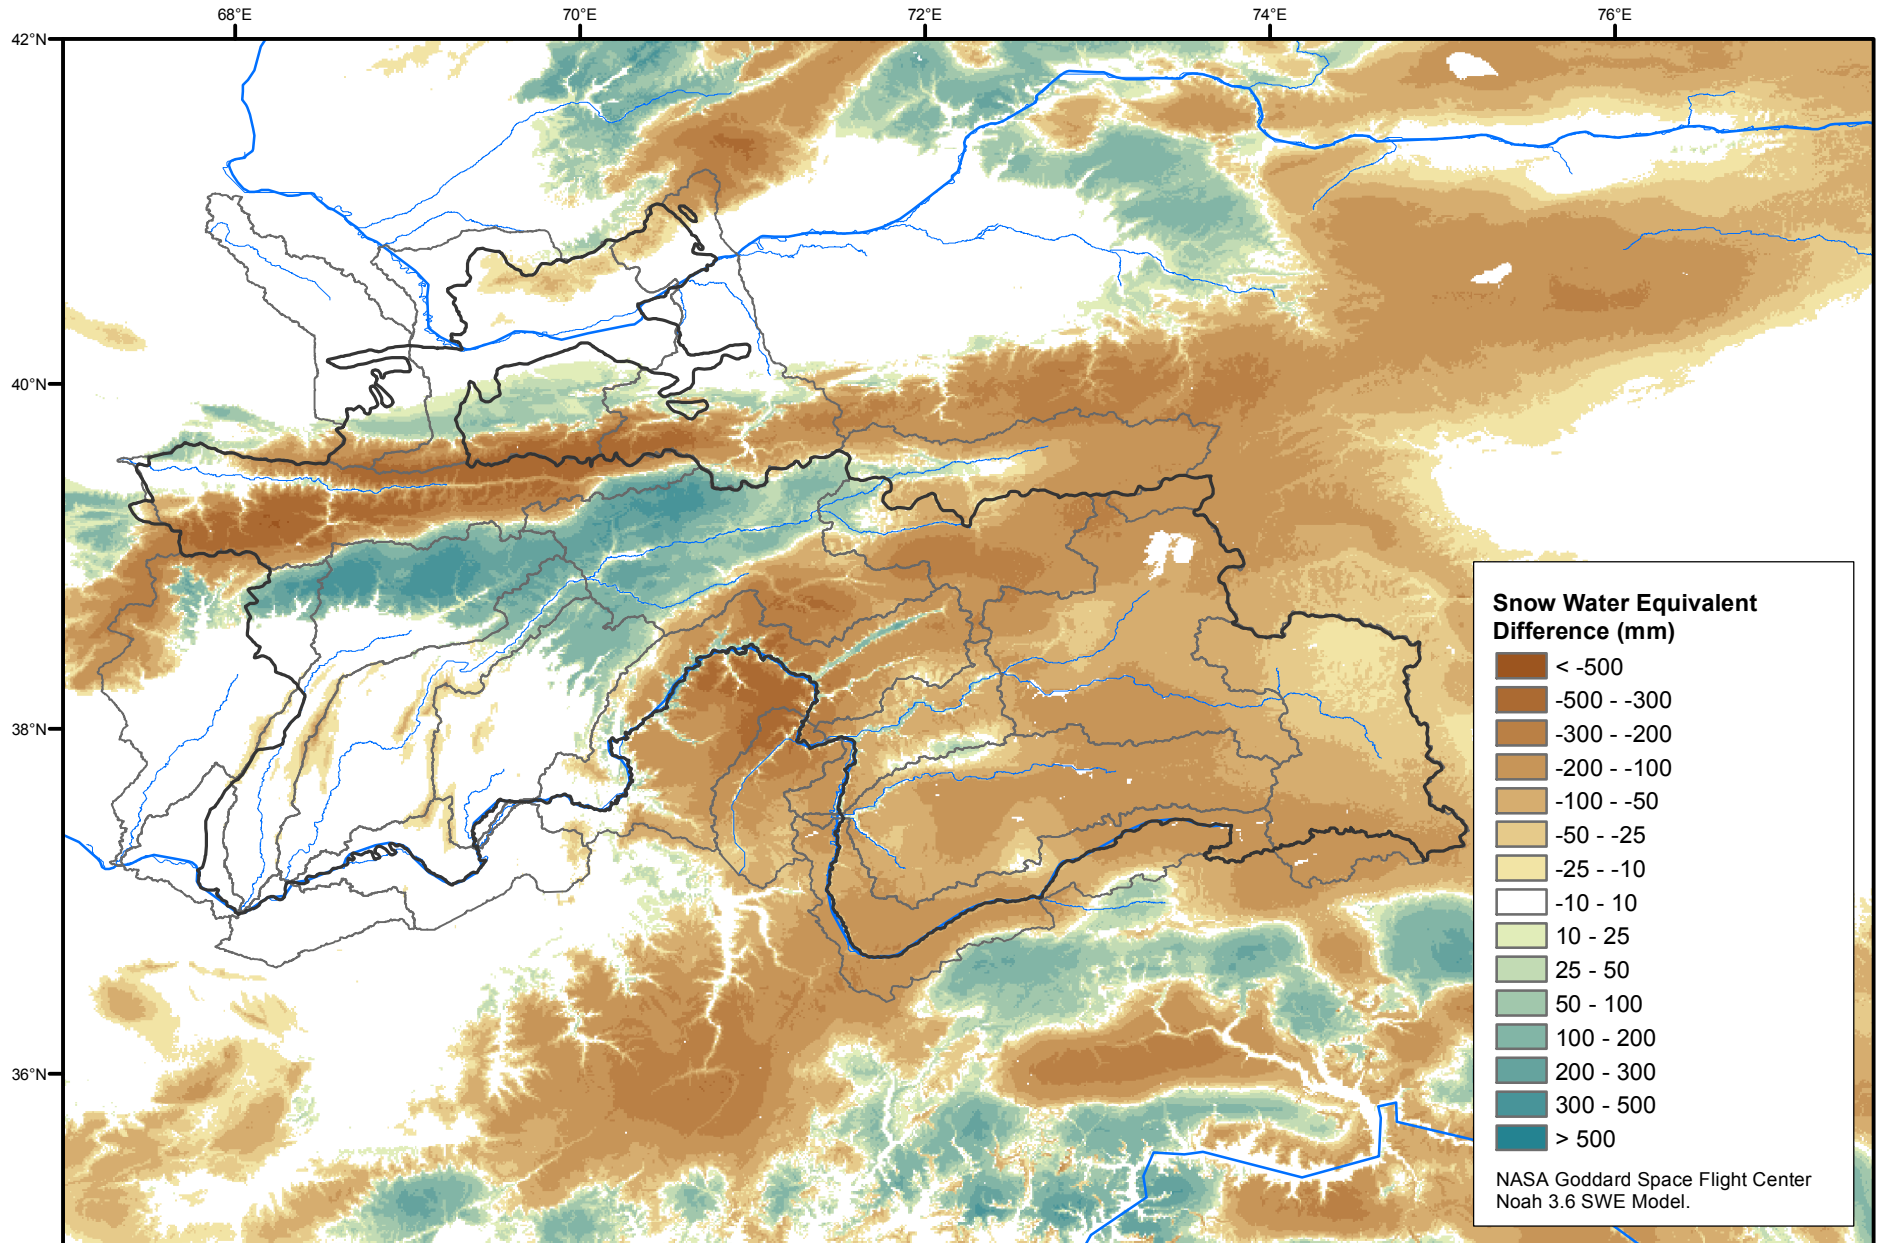

Daily Snow Water Equivalent Difference Anomaly

February 16, 2020 minus Average (2002-2016)

Map created by USGS/EROS