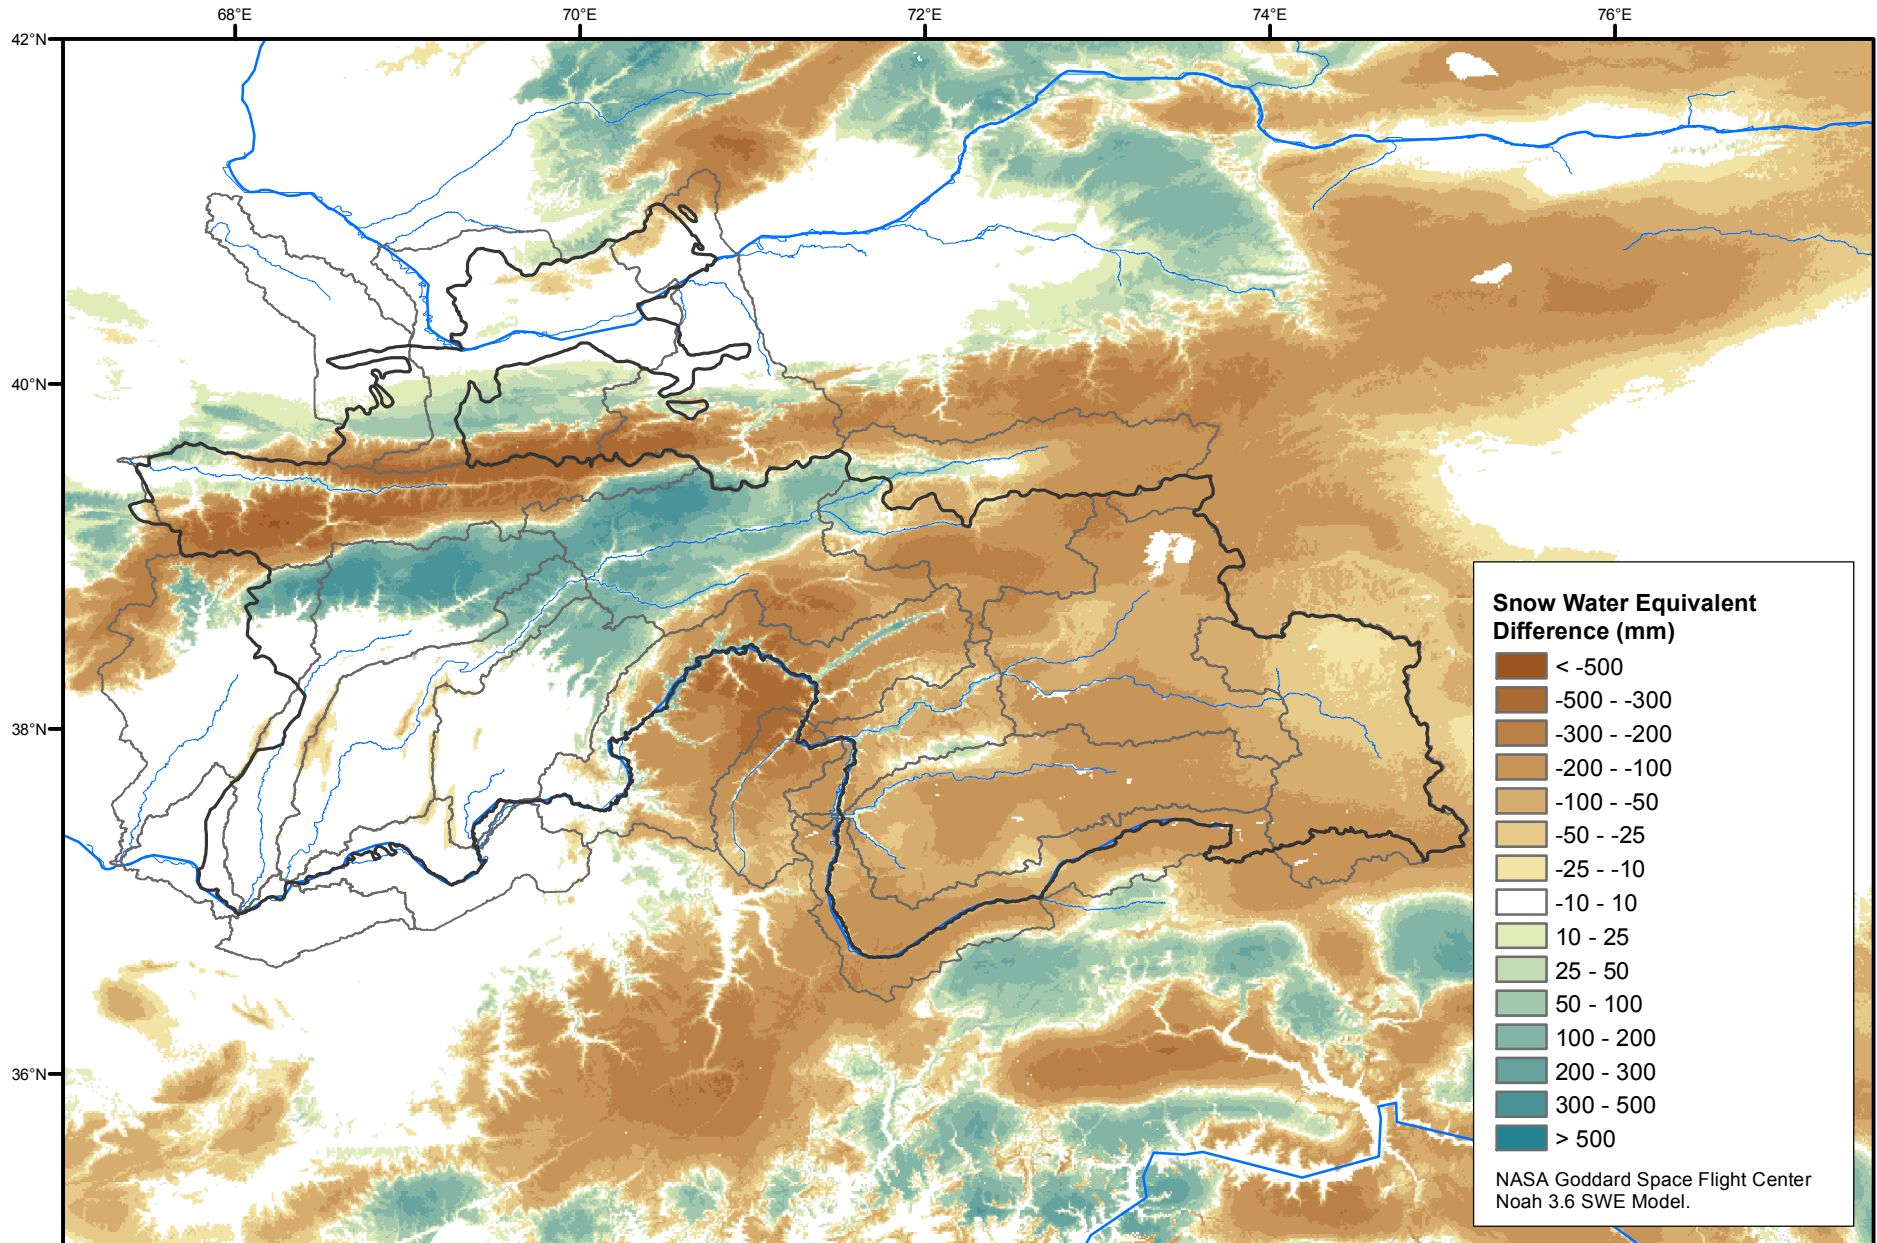

Daily Snow Water Equivalent Difference Anomaly

February 19, 2020 minus Average (2002-2016)

Map created by USGS/EROS