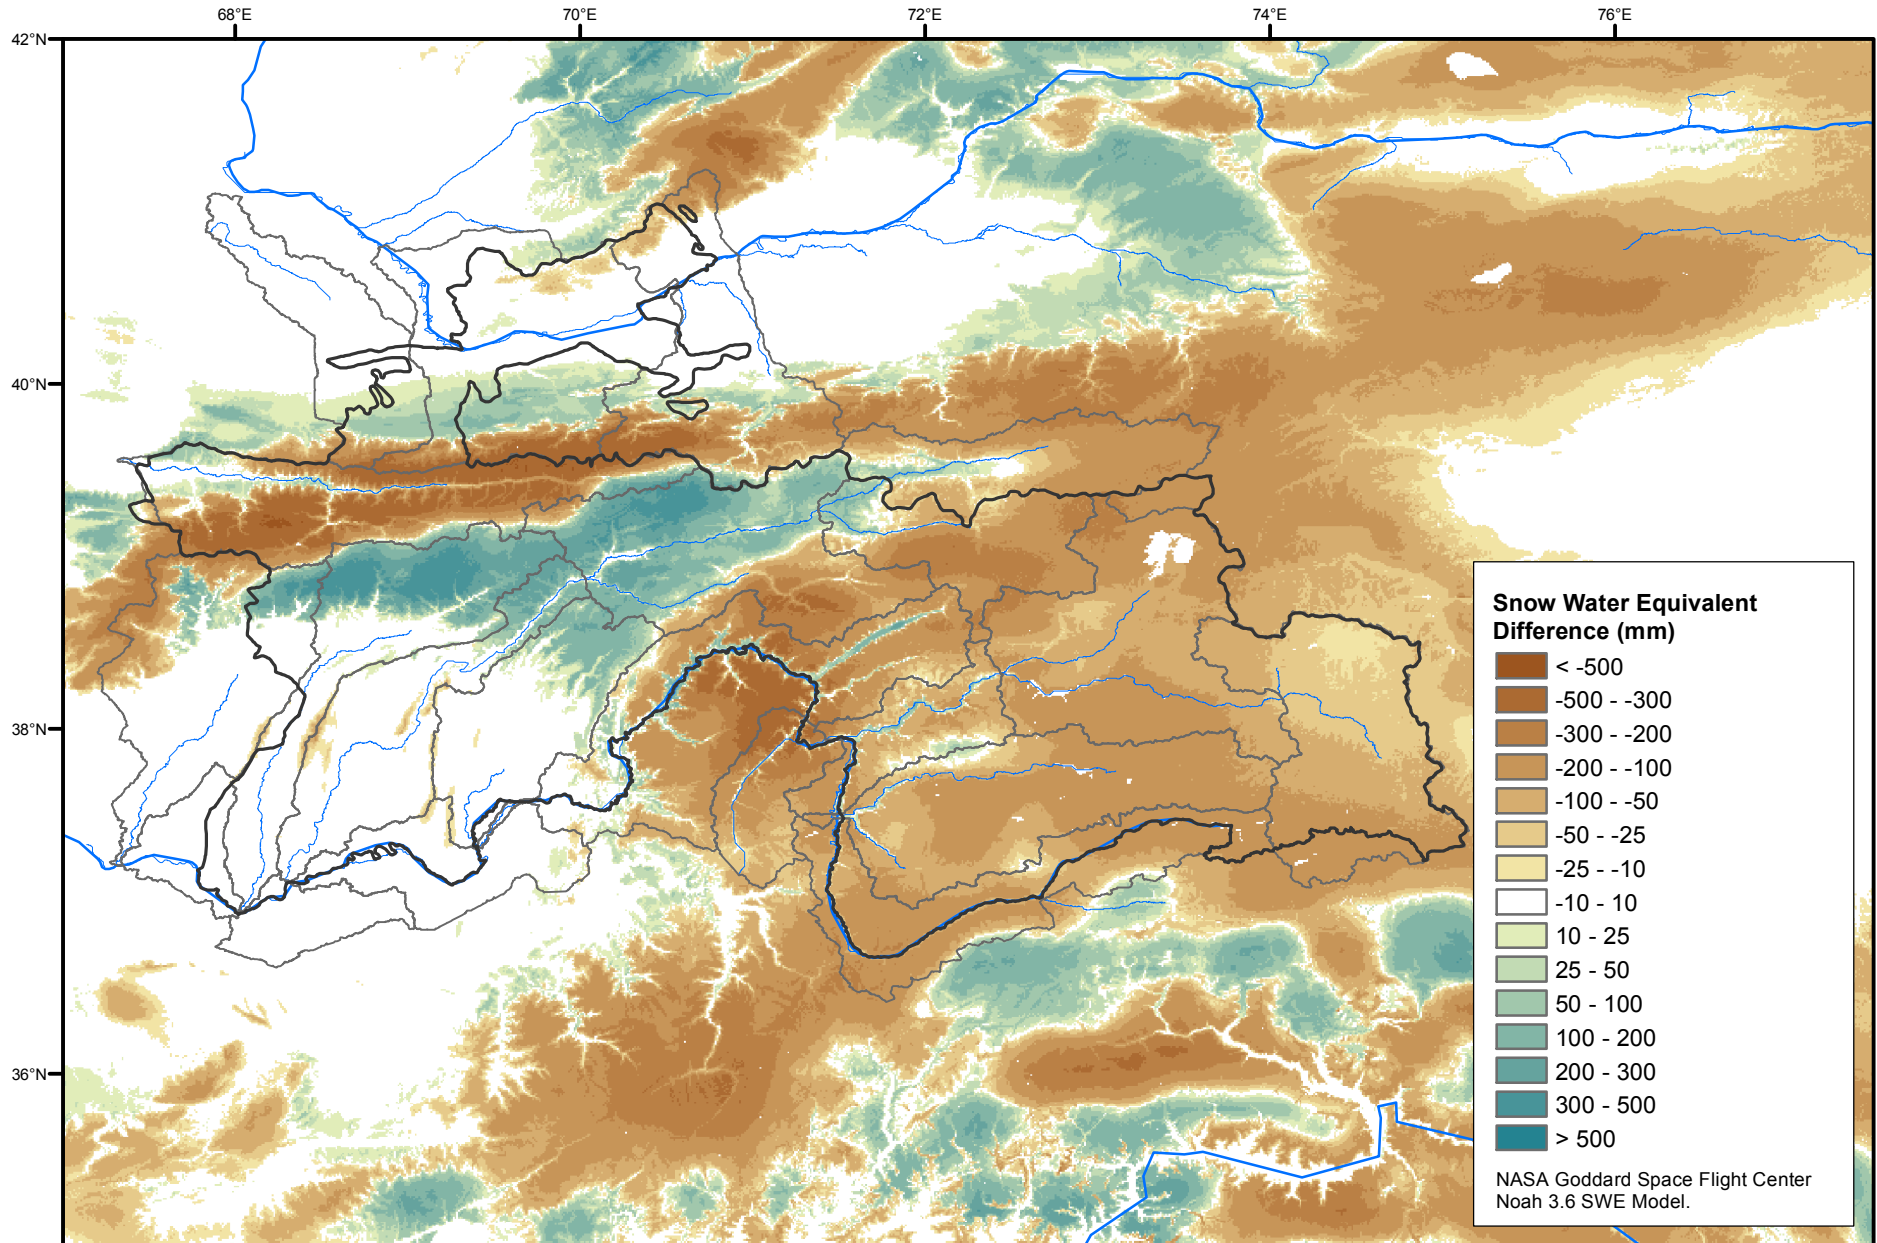

# Daily Snow Water Equivalent Difference Anomaly

February 21, 2020 minus Average (2002-2016)

Map created by USGS/EROS