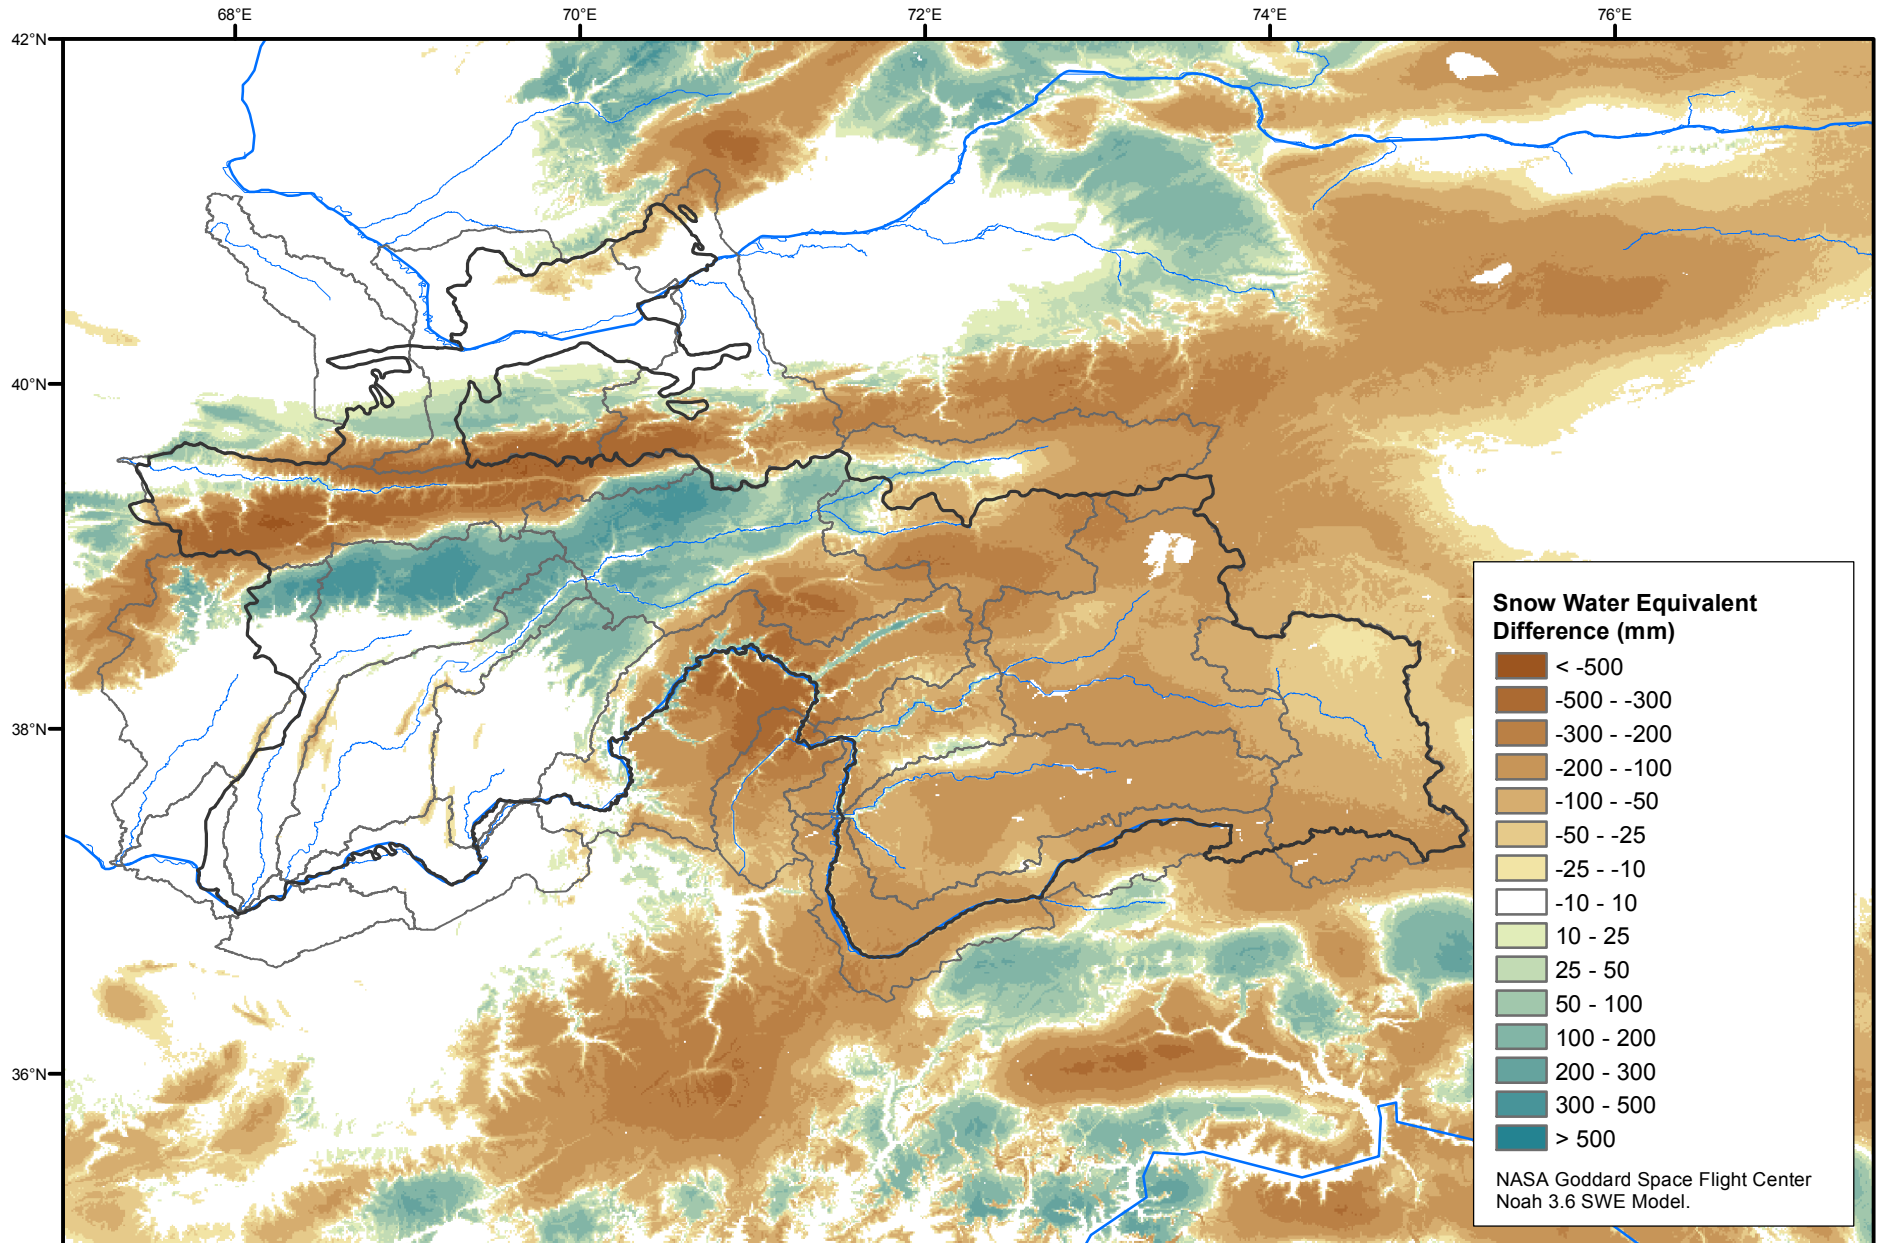

Daily Snow Water Equivalent Difference Anomaly

February 22, 2020 minus Average (2002-2016)

Map created by USGS/EROS