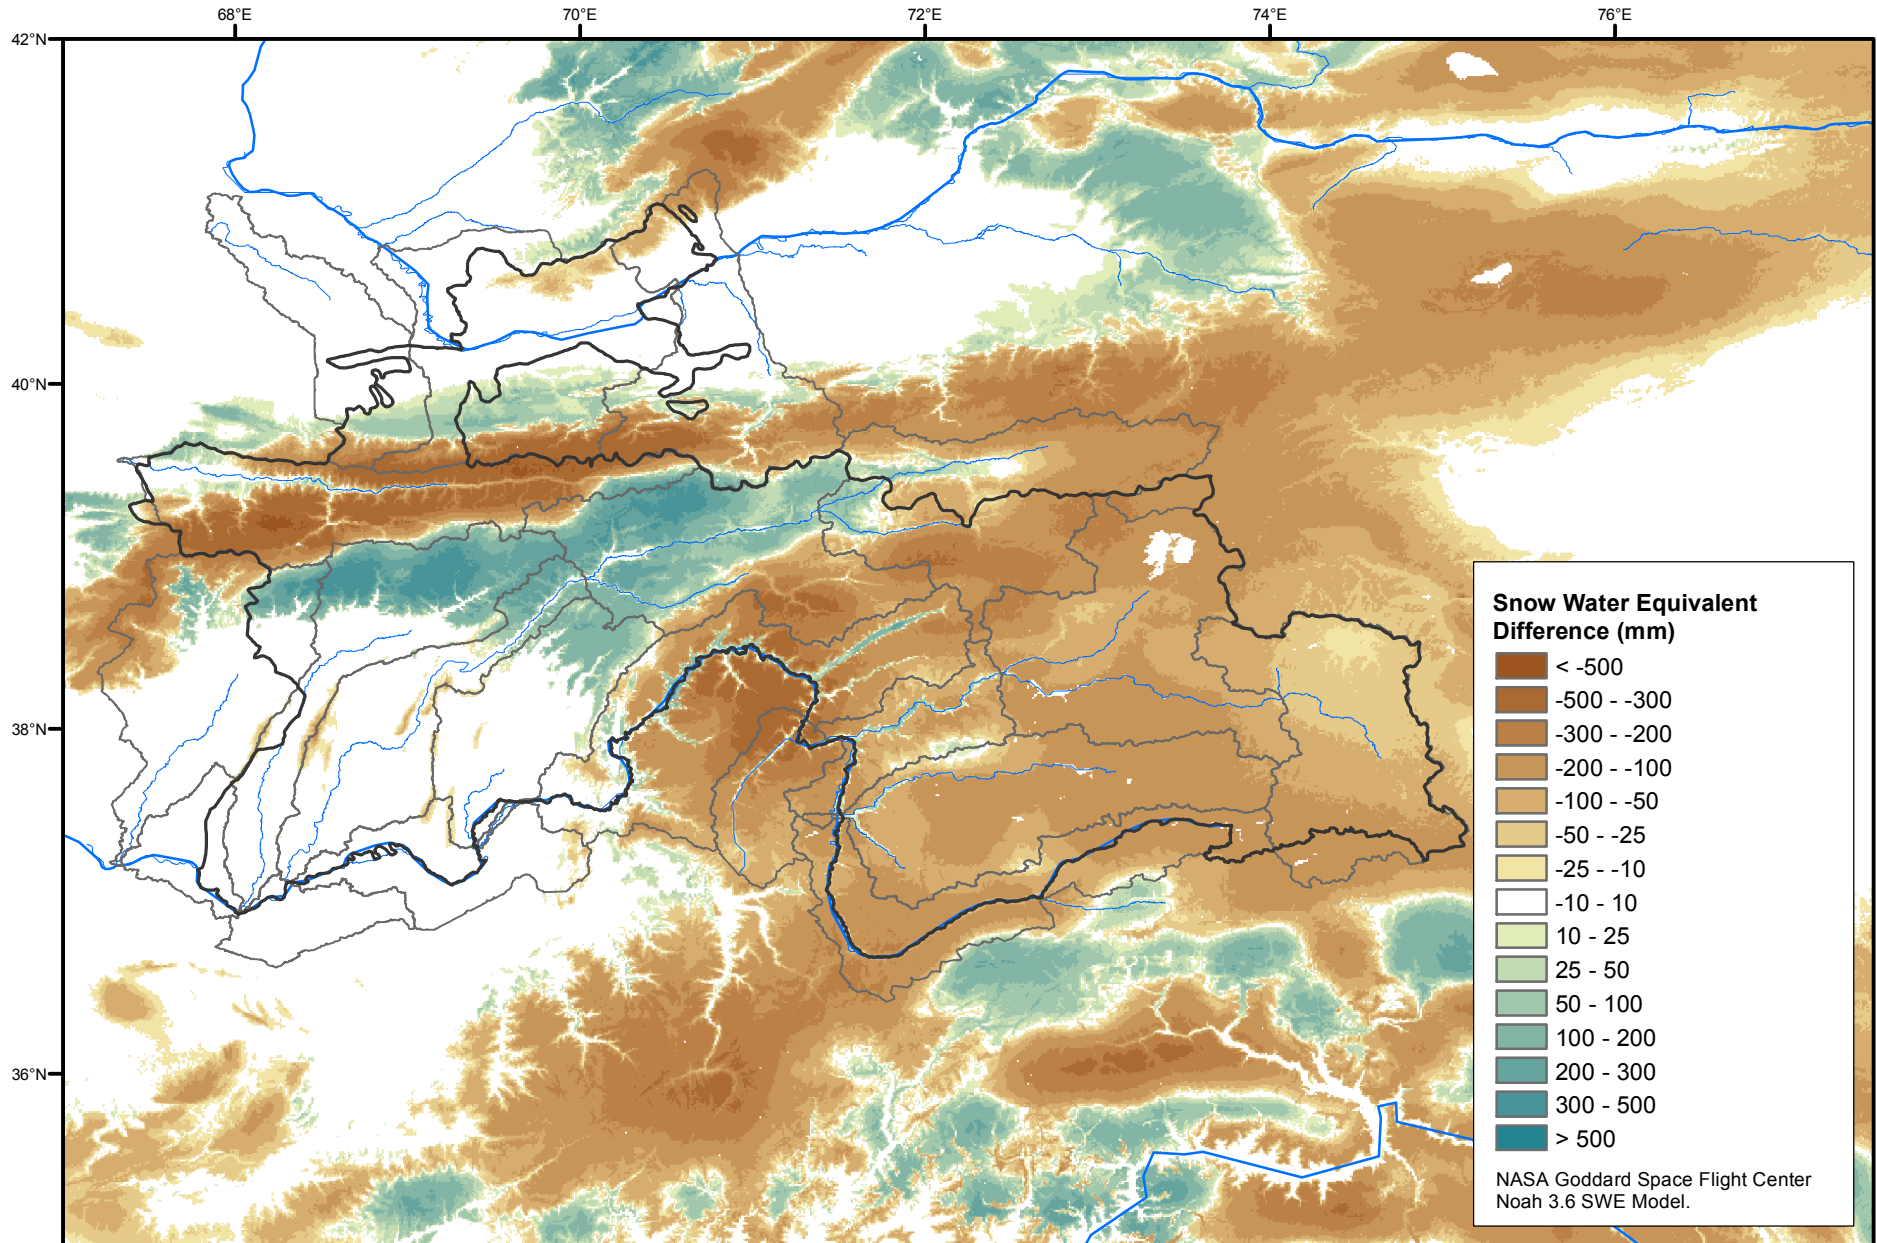

Daily Snow Water Equivalent Difference Anomaly

February 23, 2020 minus Average (2002-2016)

Map created by USGS/EROS