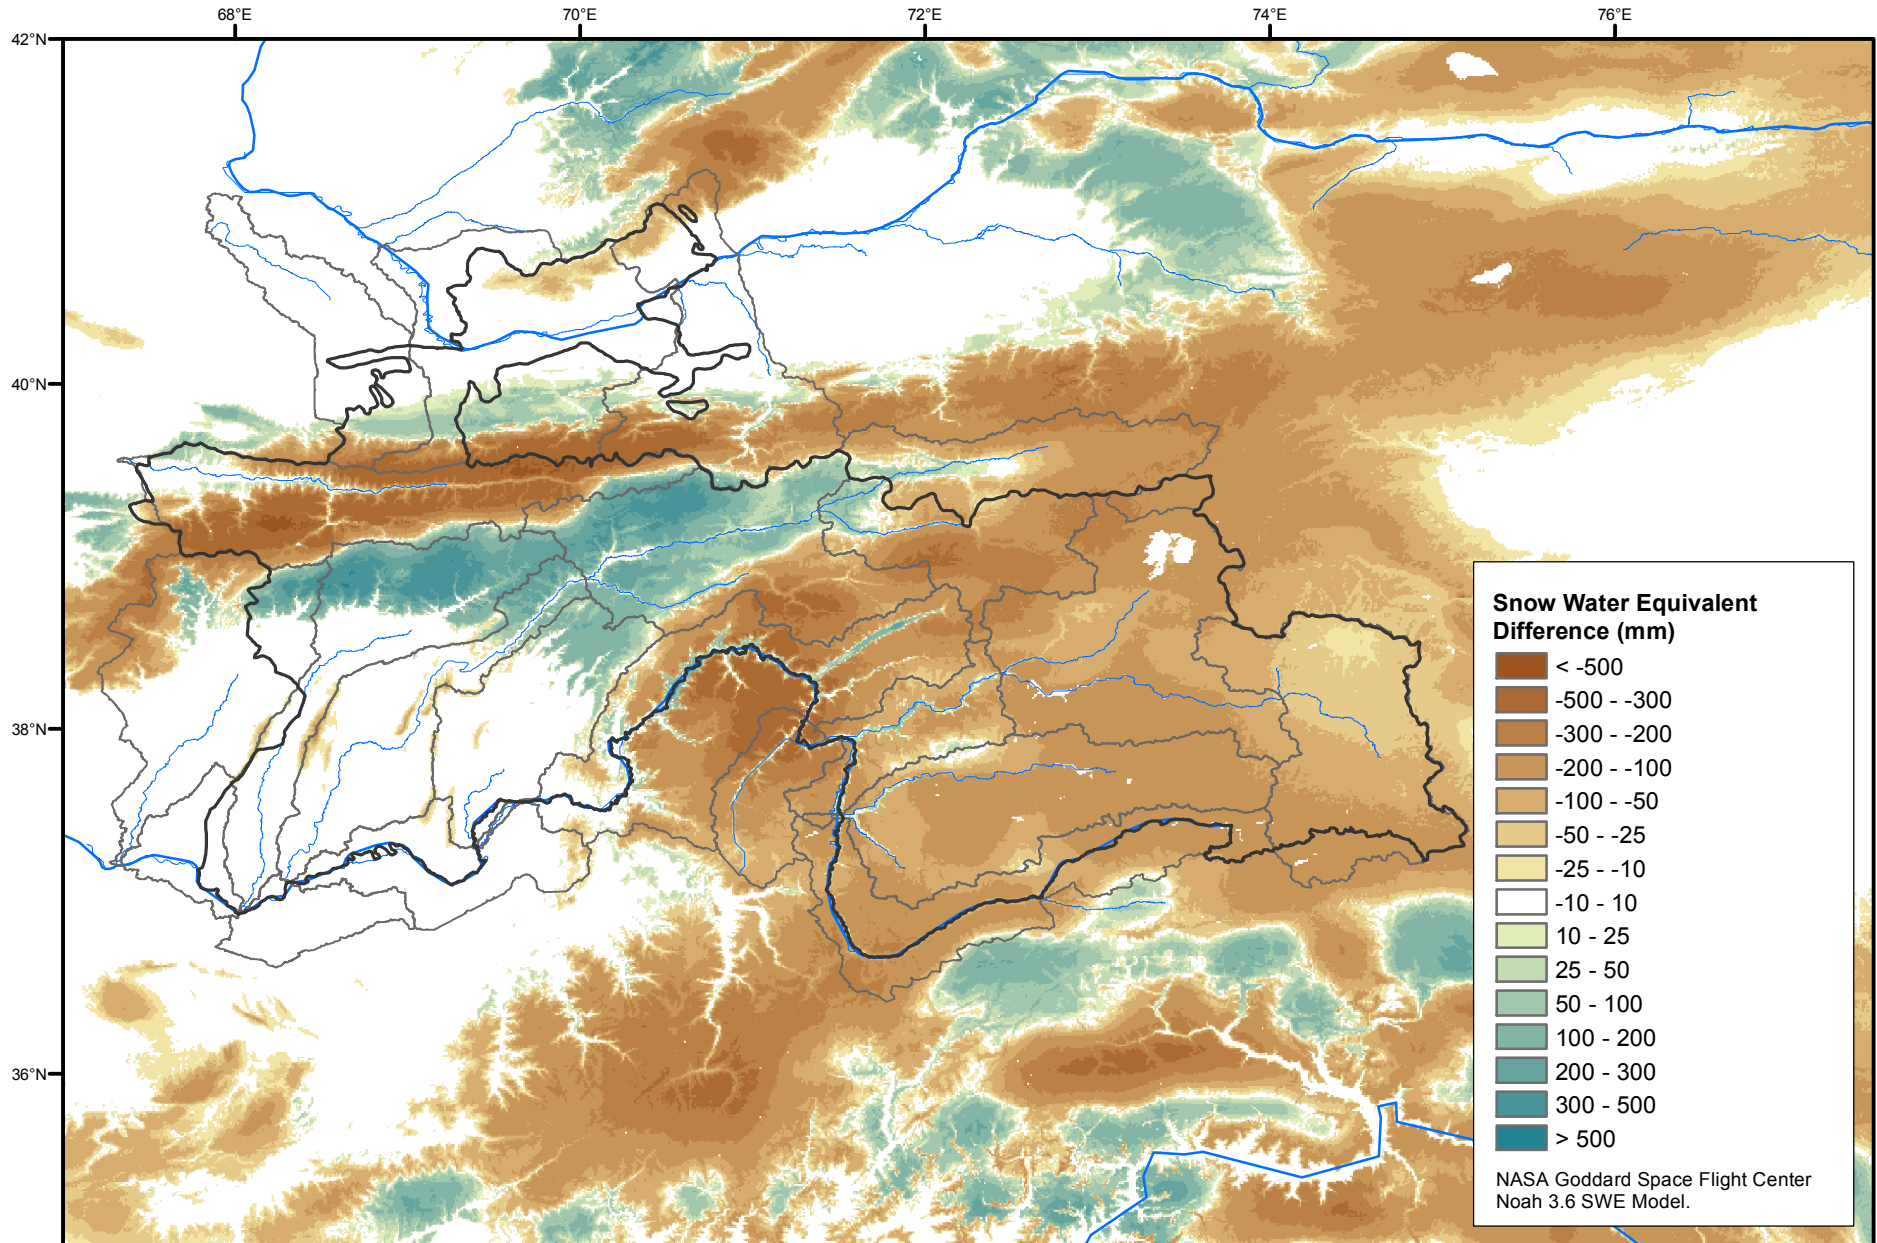

Daily Snow Water Equivalent Difference Anomaly

February 24, 2020 minus Average (2002-2016)

Map created by USGS/EROS