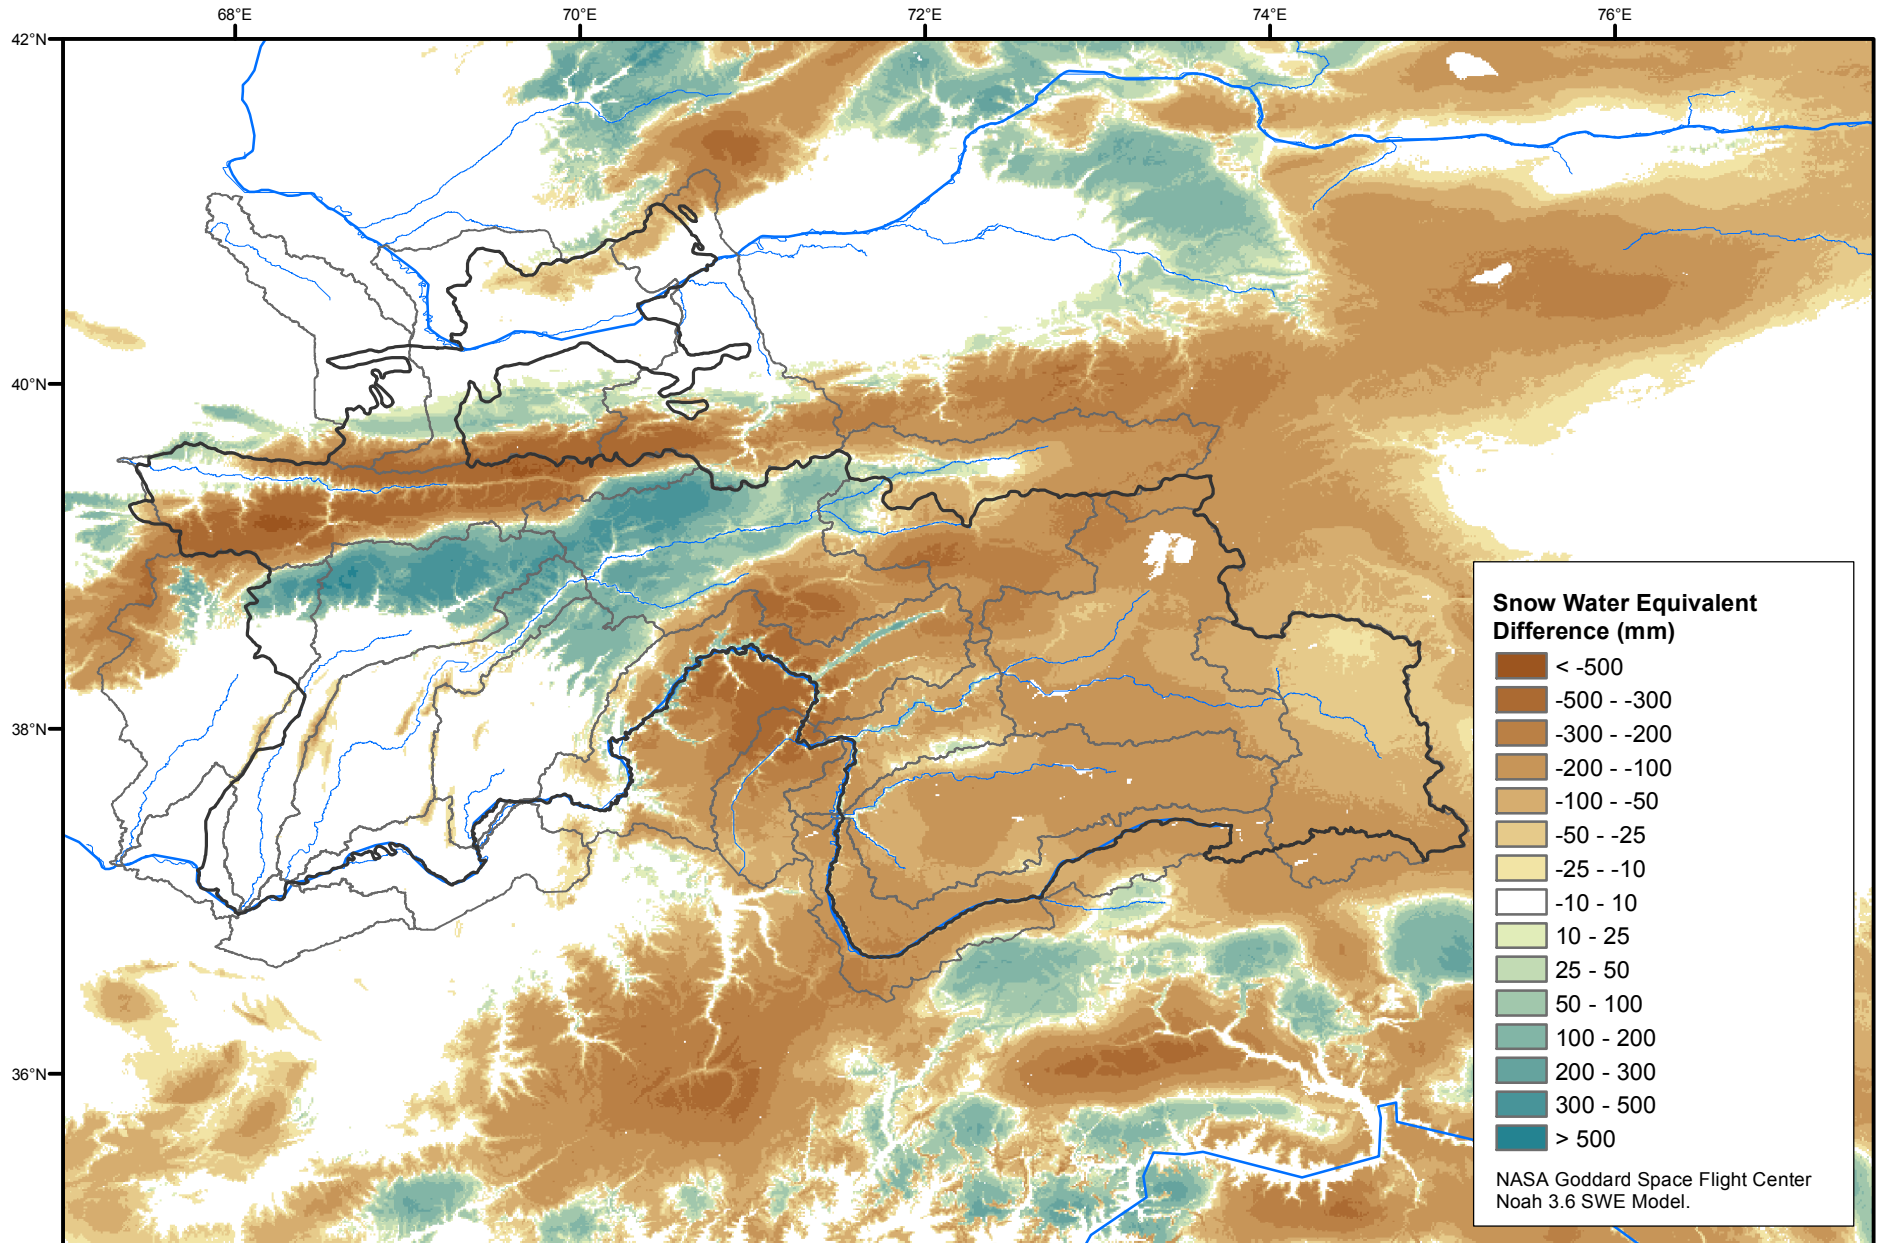

# Daily Snow Water Equivalent Difference Anomaly

February 25, 2020 minus Average (2002-2016)

Map created by USGS/EROS