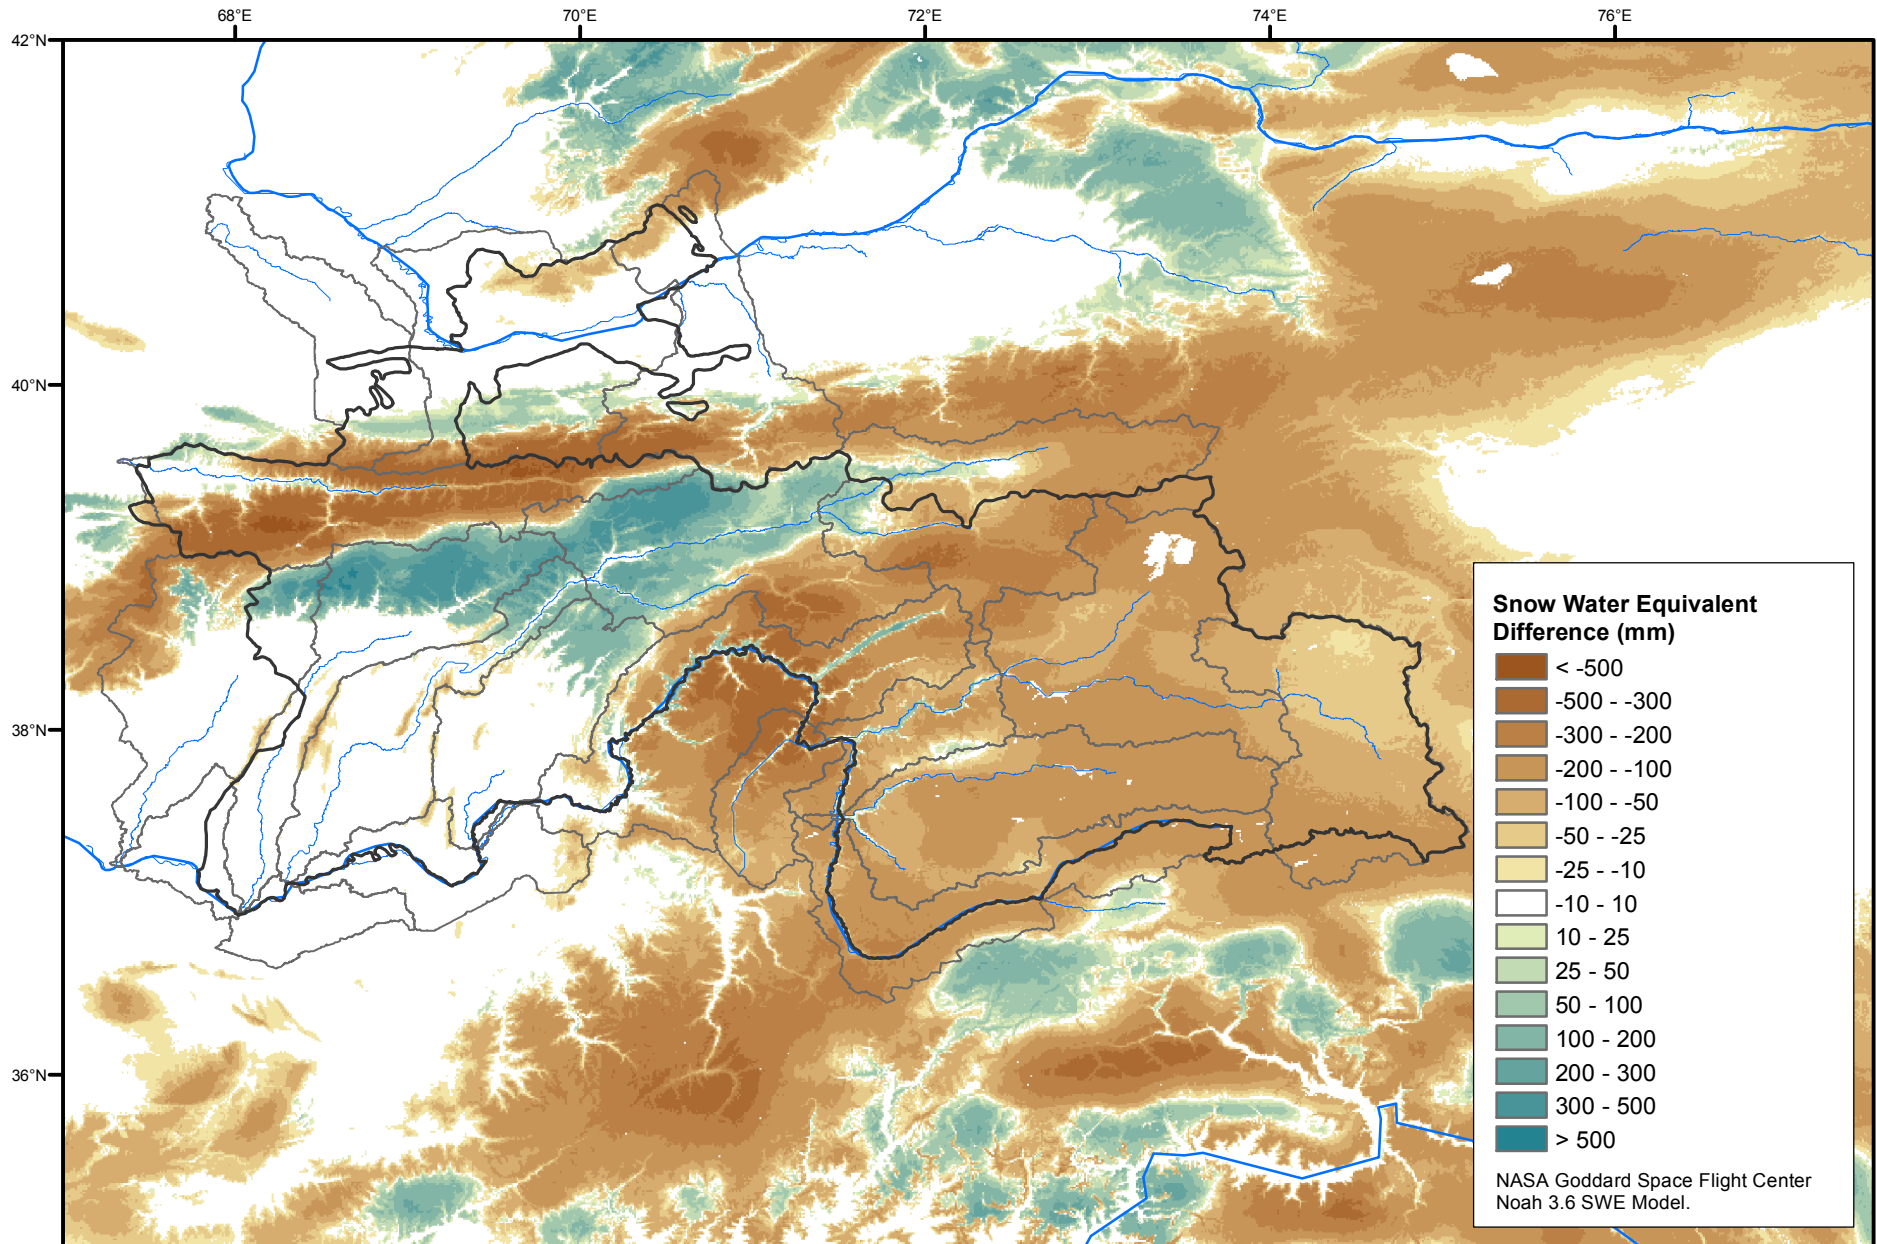

Daily Snow Water Equivalent Difference Anomaly

February 26, 2020 minus Average (2002-2016)

Map created by USGS/EROS