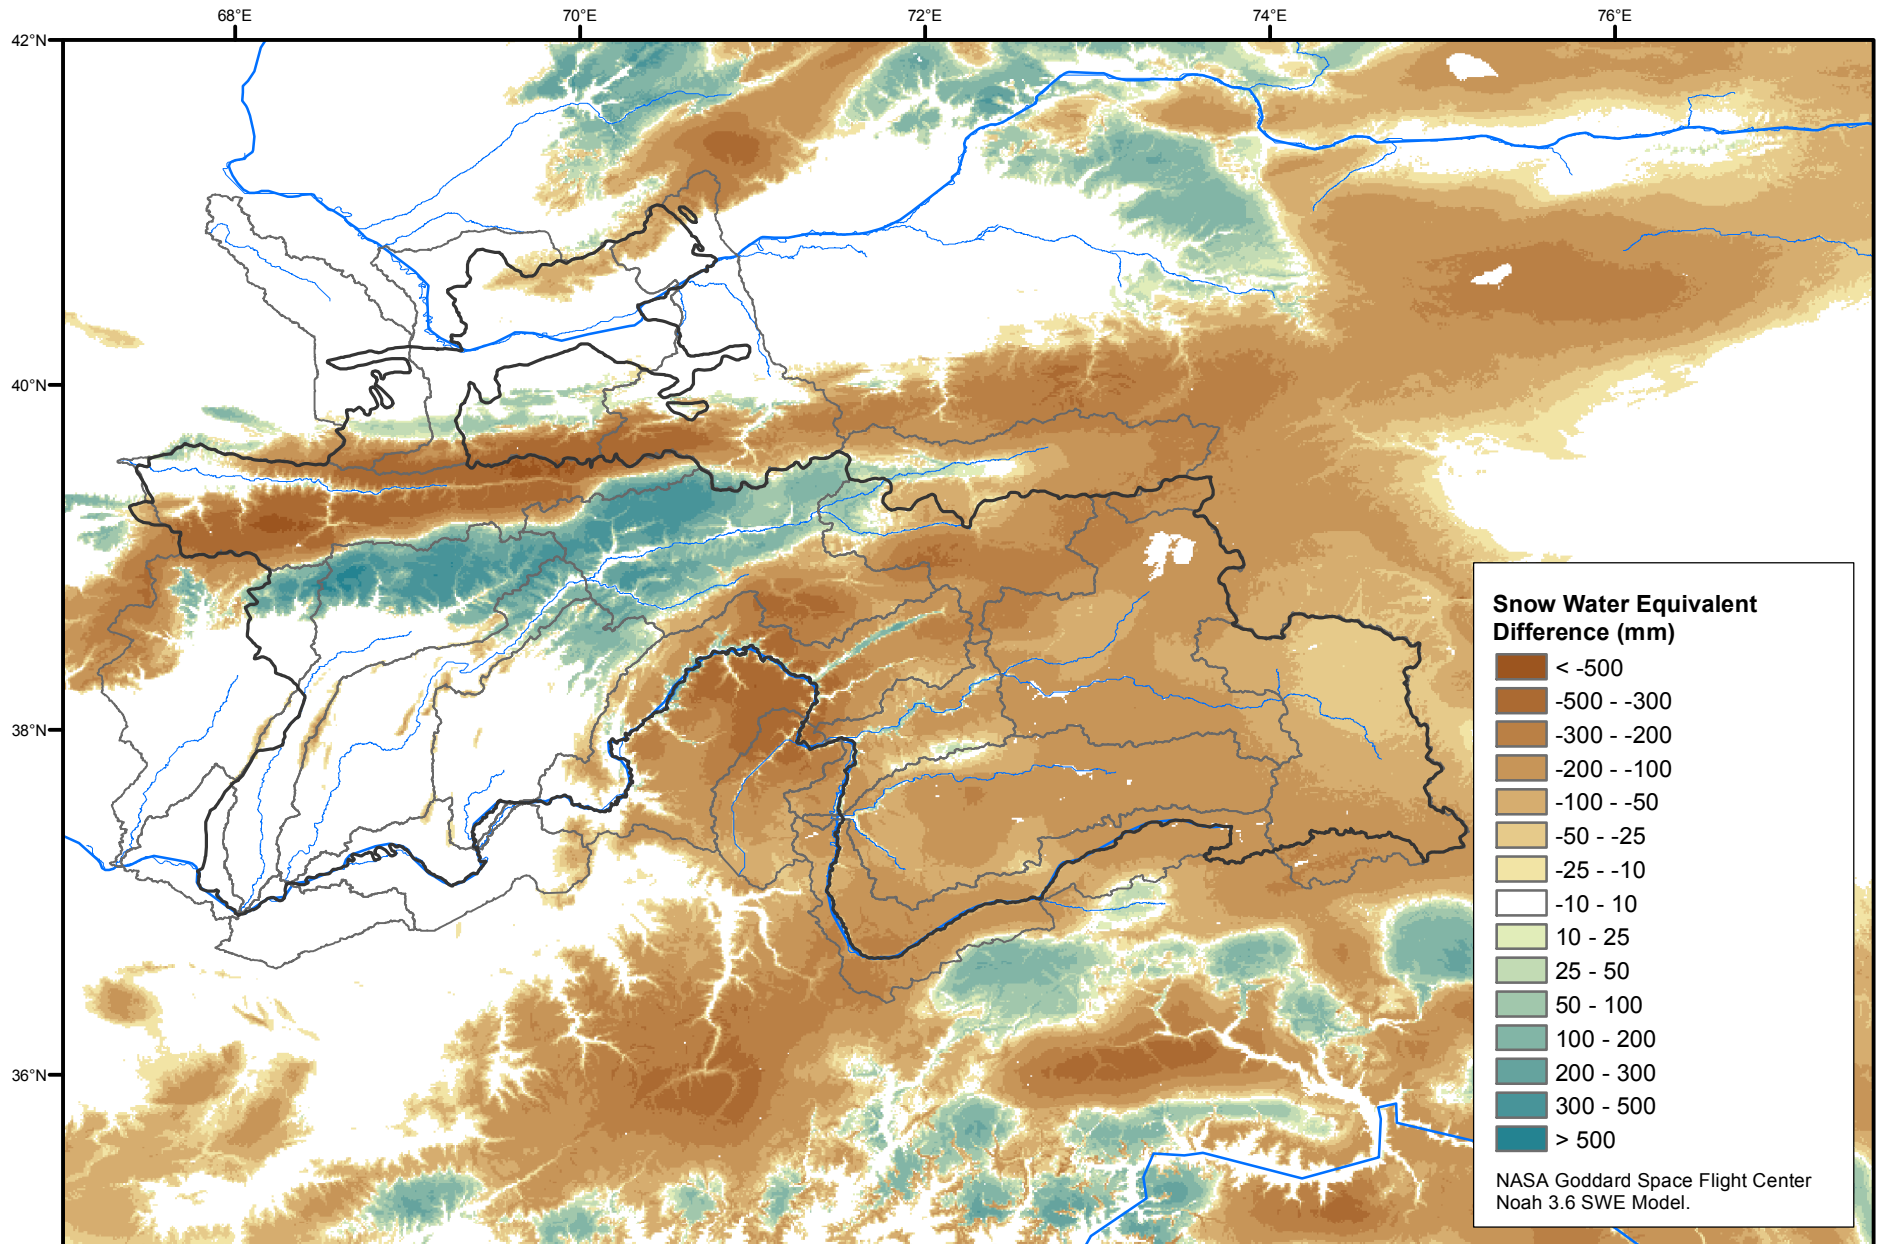

Daily Snow Water Equivalent Difference Anomaly

March 02, 2020 minus Average (2002-2016)

Map created by USGS/EROS