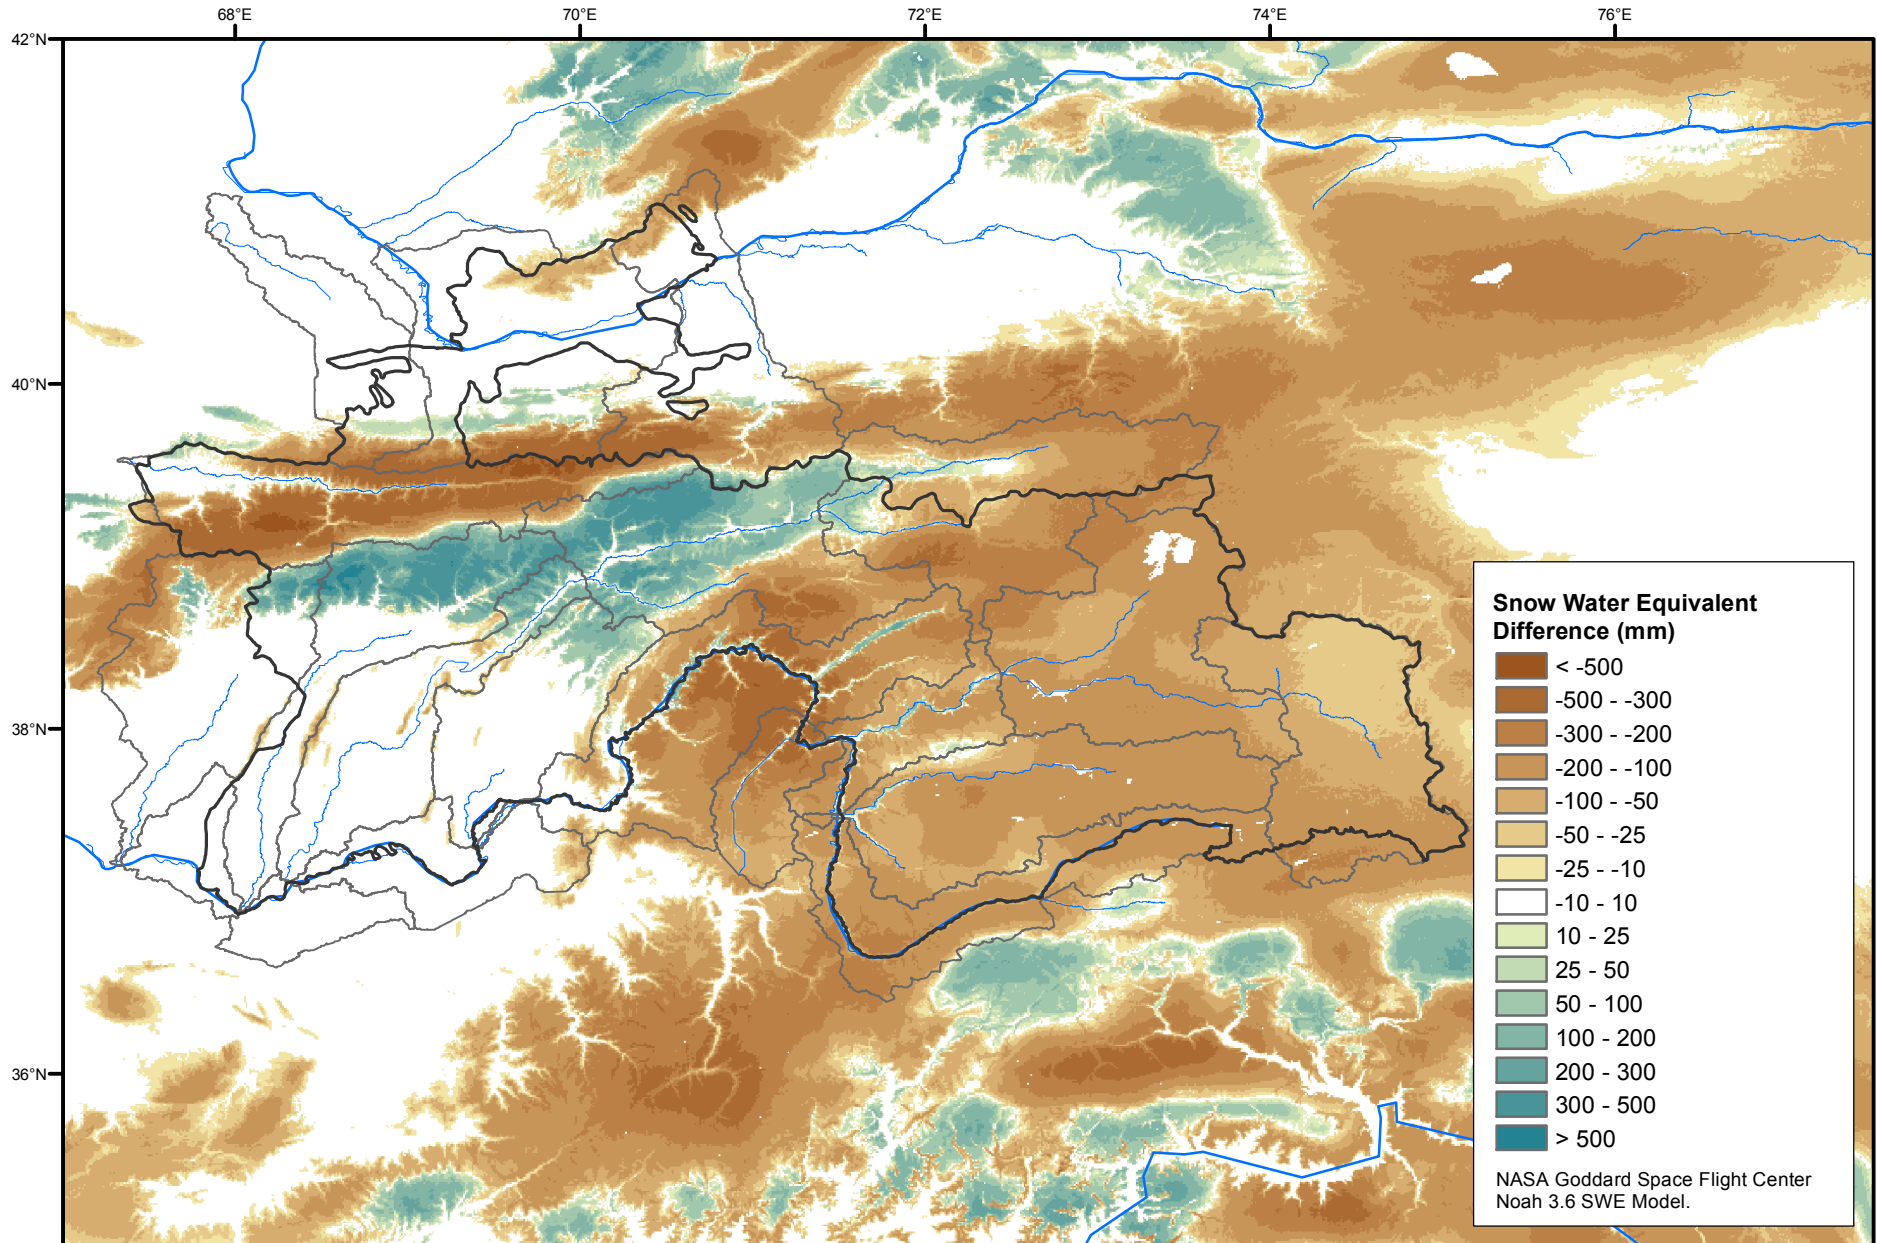

Daily Snow Water Equivalent Difference Anomaly

March 03, 2020 minus Average (2002-2016)

Map created by USGS/EROS