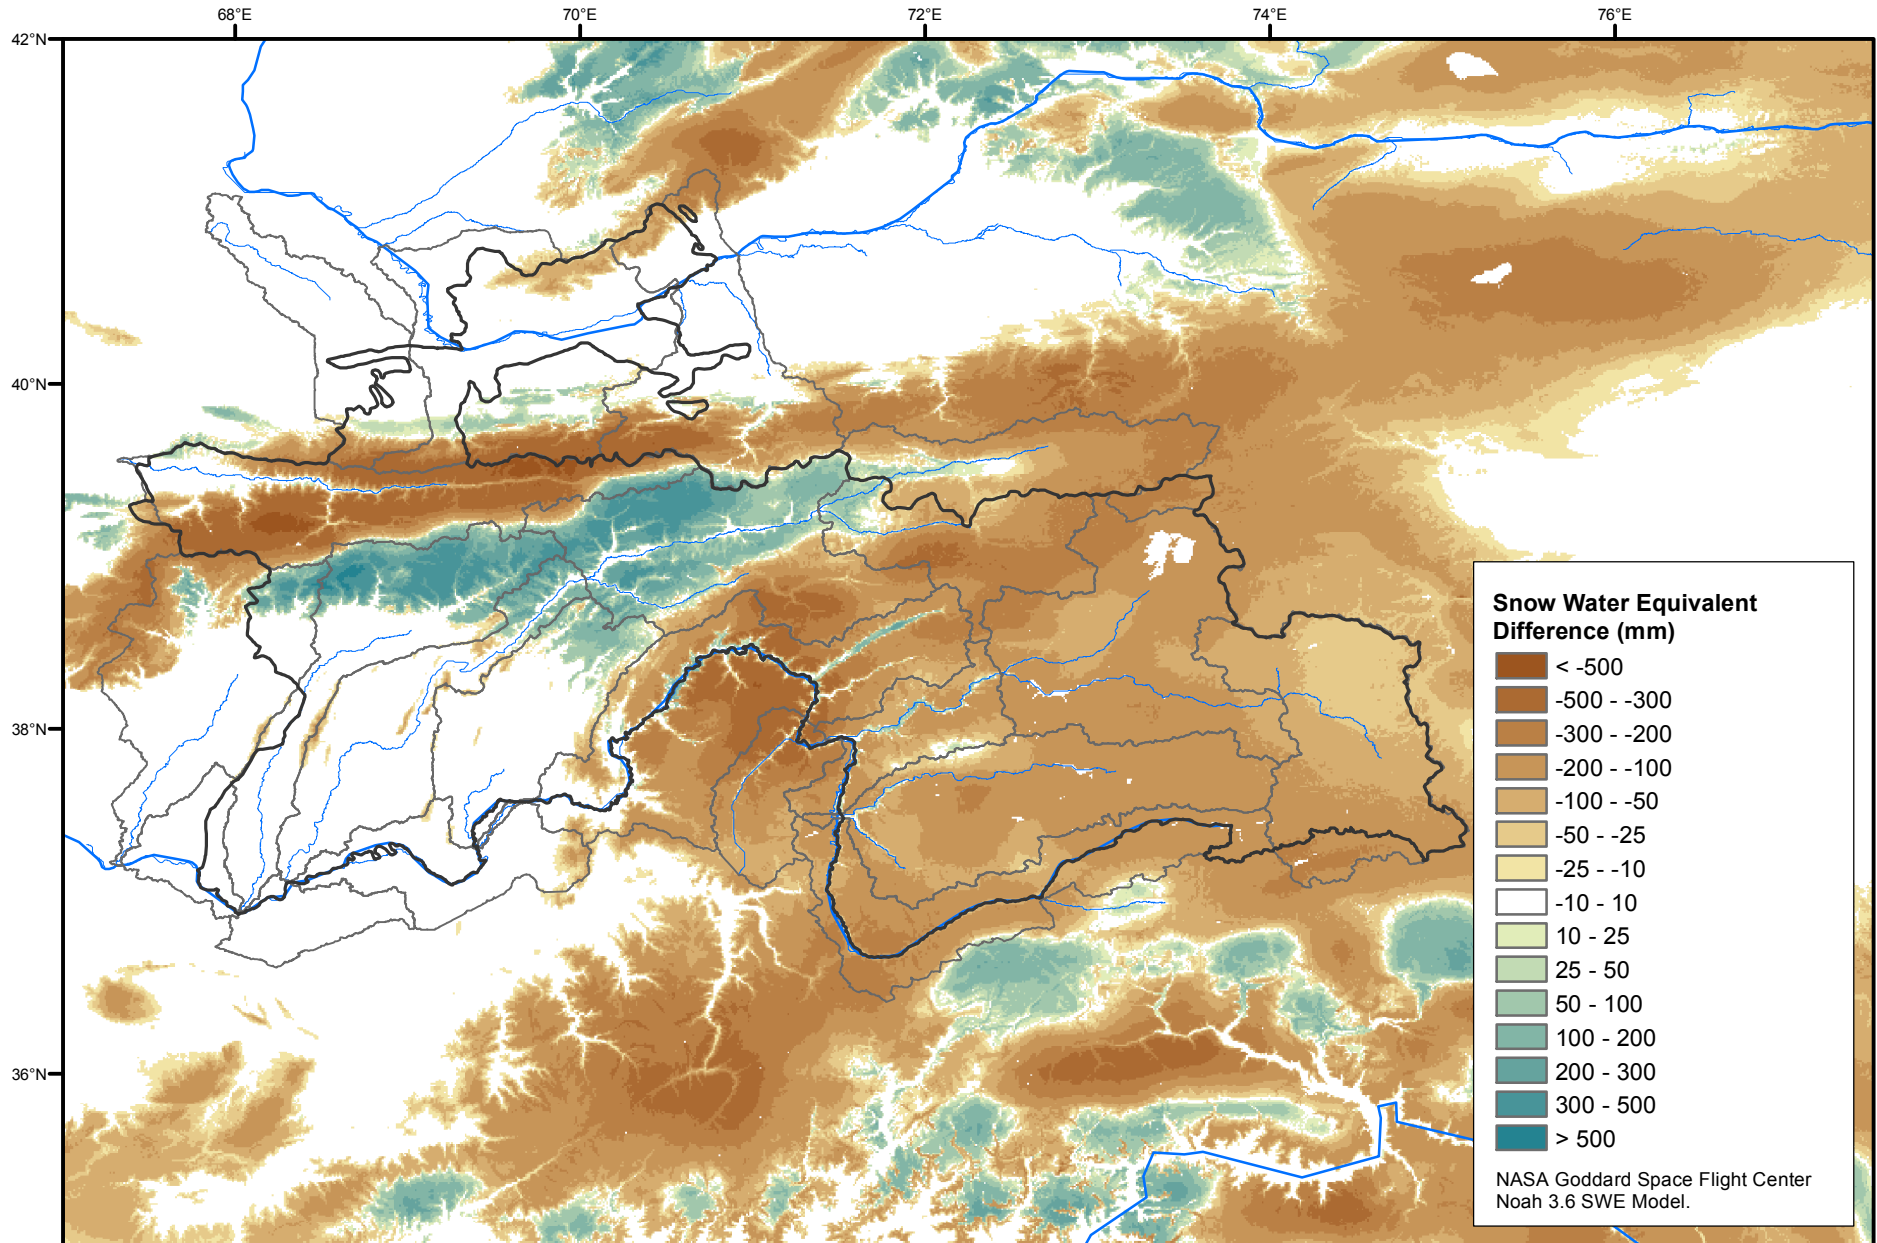

# Daily Snow Water Equivalent Difference Anomaly

March 04, 2020 minus Average (2002-2016)

Map created by USGS/EROS