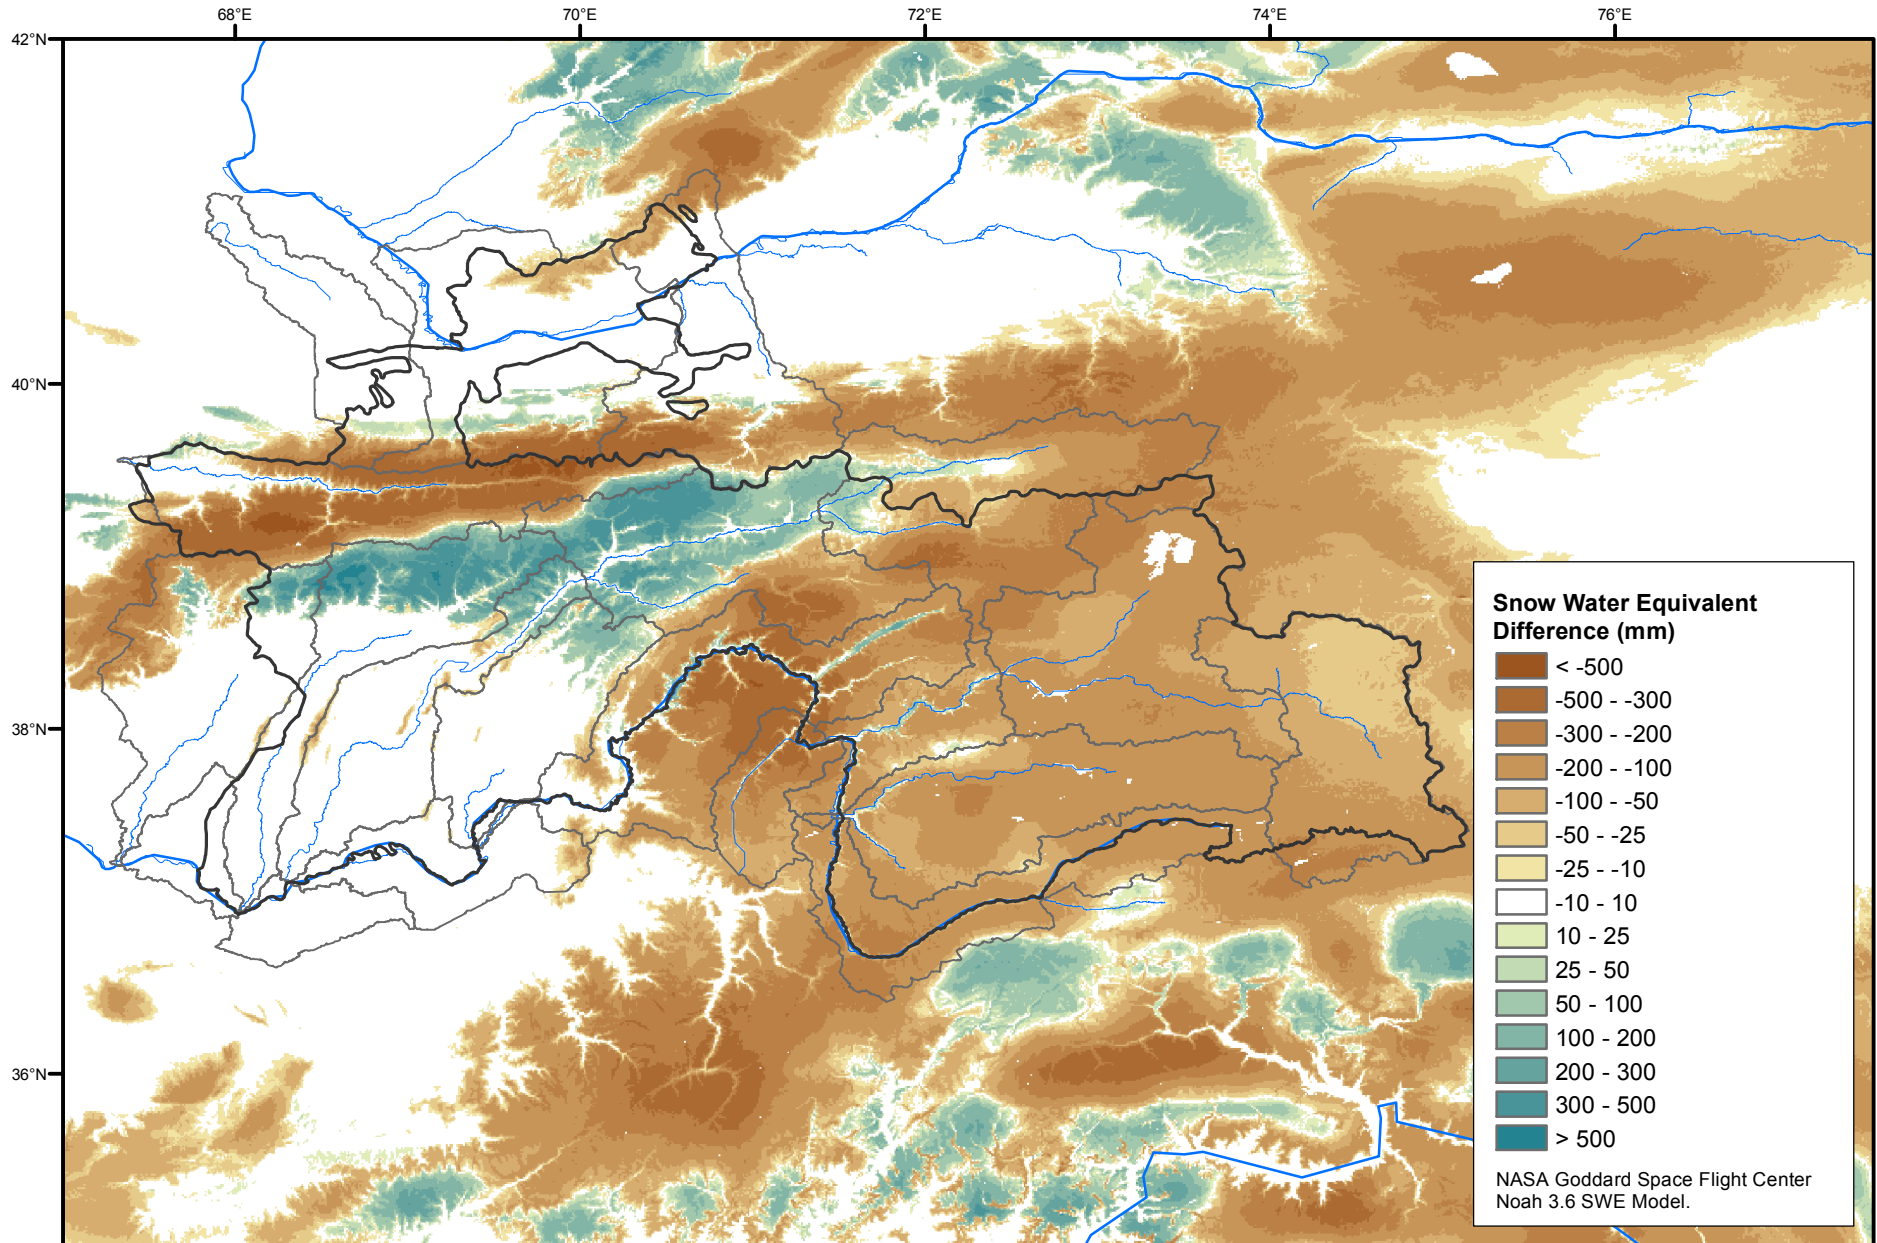

Daily Snow Water Equivalent Difference Anomaly

March 06, 2020 minus Average (2002-2016)

Map created by USGS/EROS