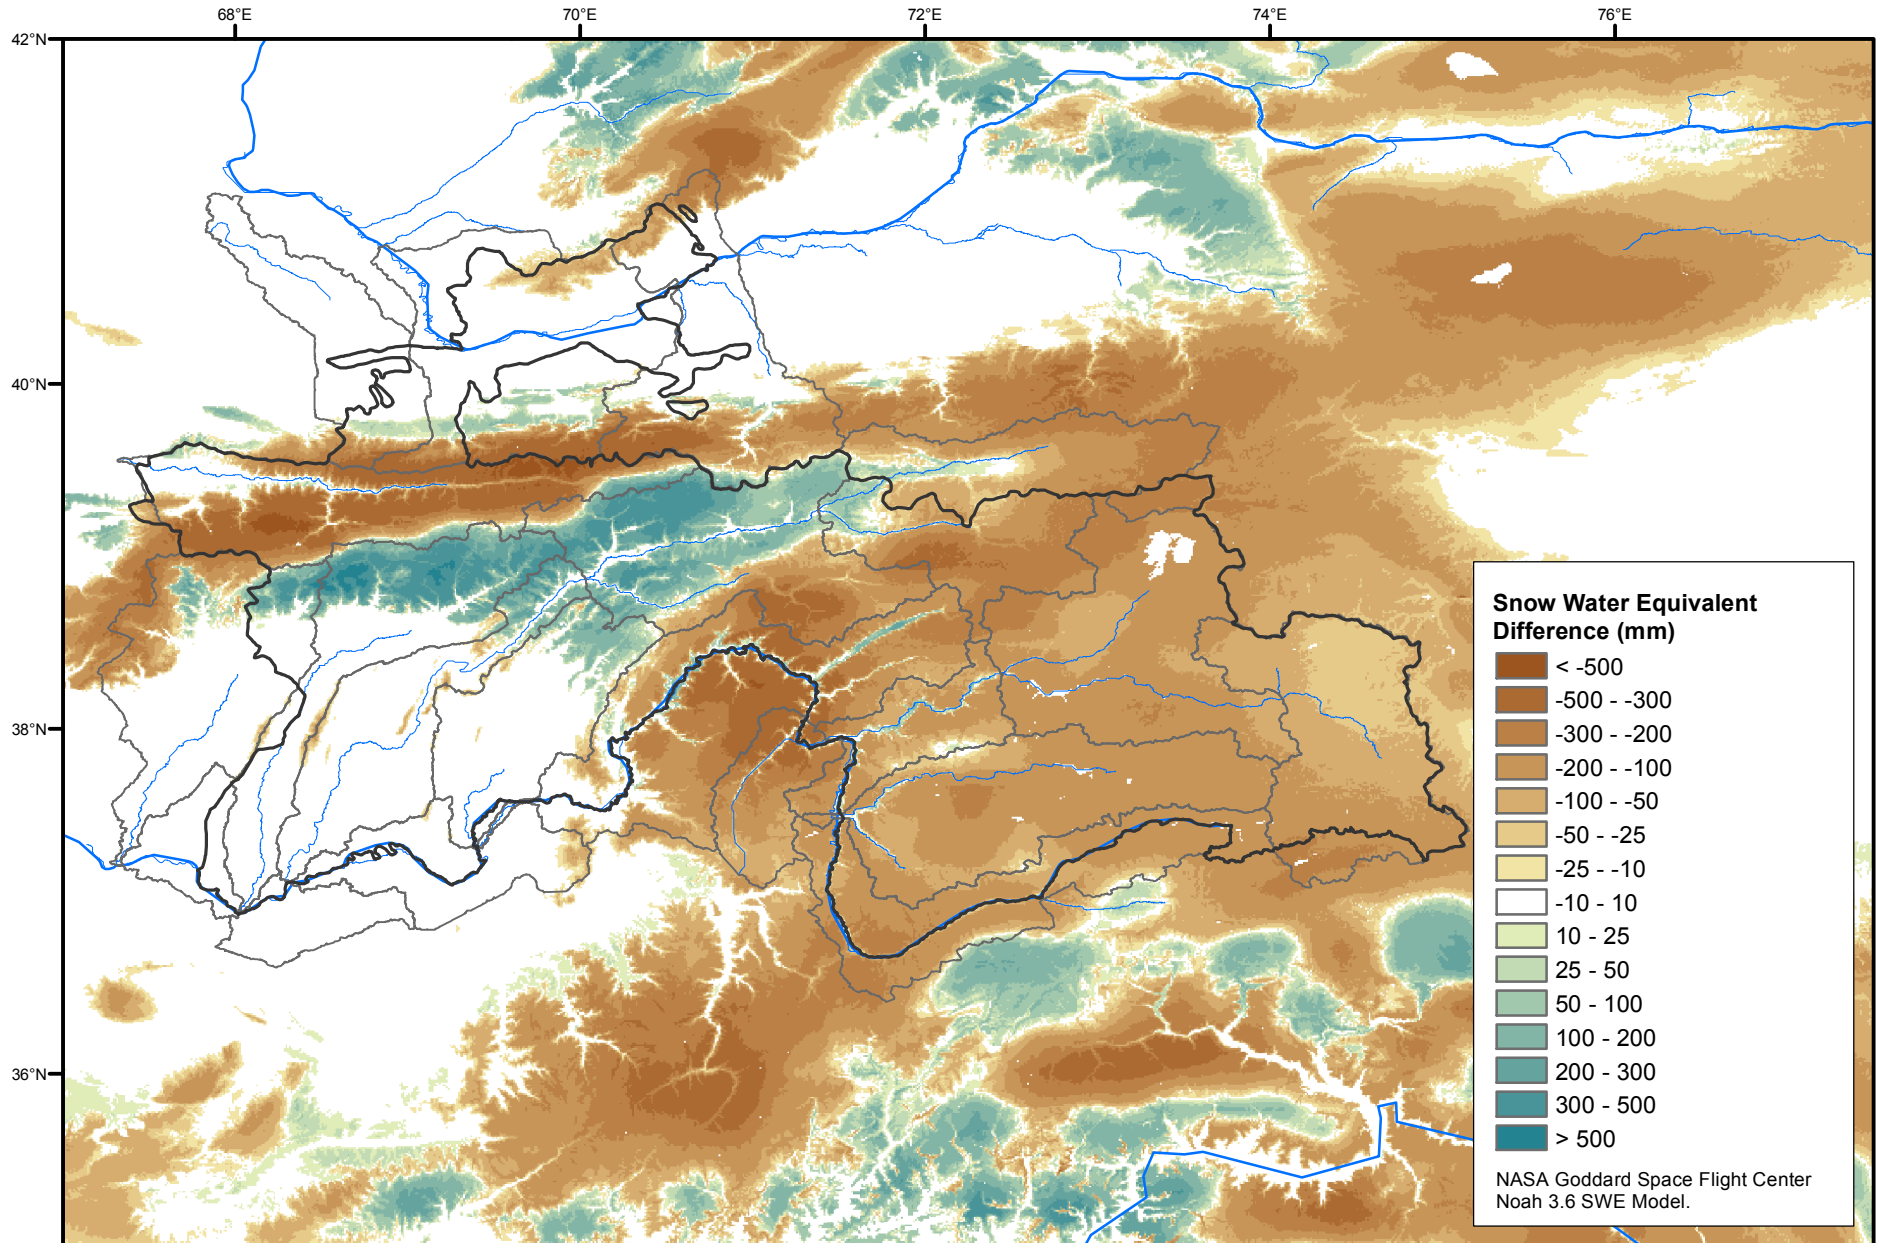

# Daily Snow Water Equivalent Difference Anomaly

March 08, 2020 minus Average (2002-2016)

Map created by USGS/EROS