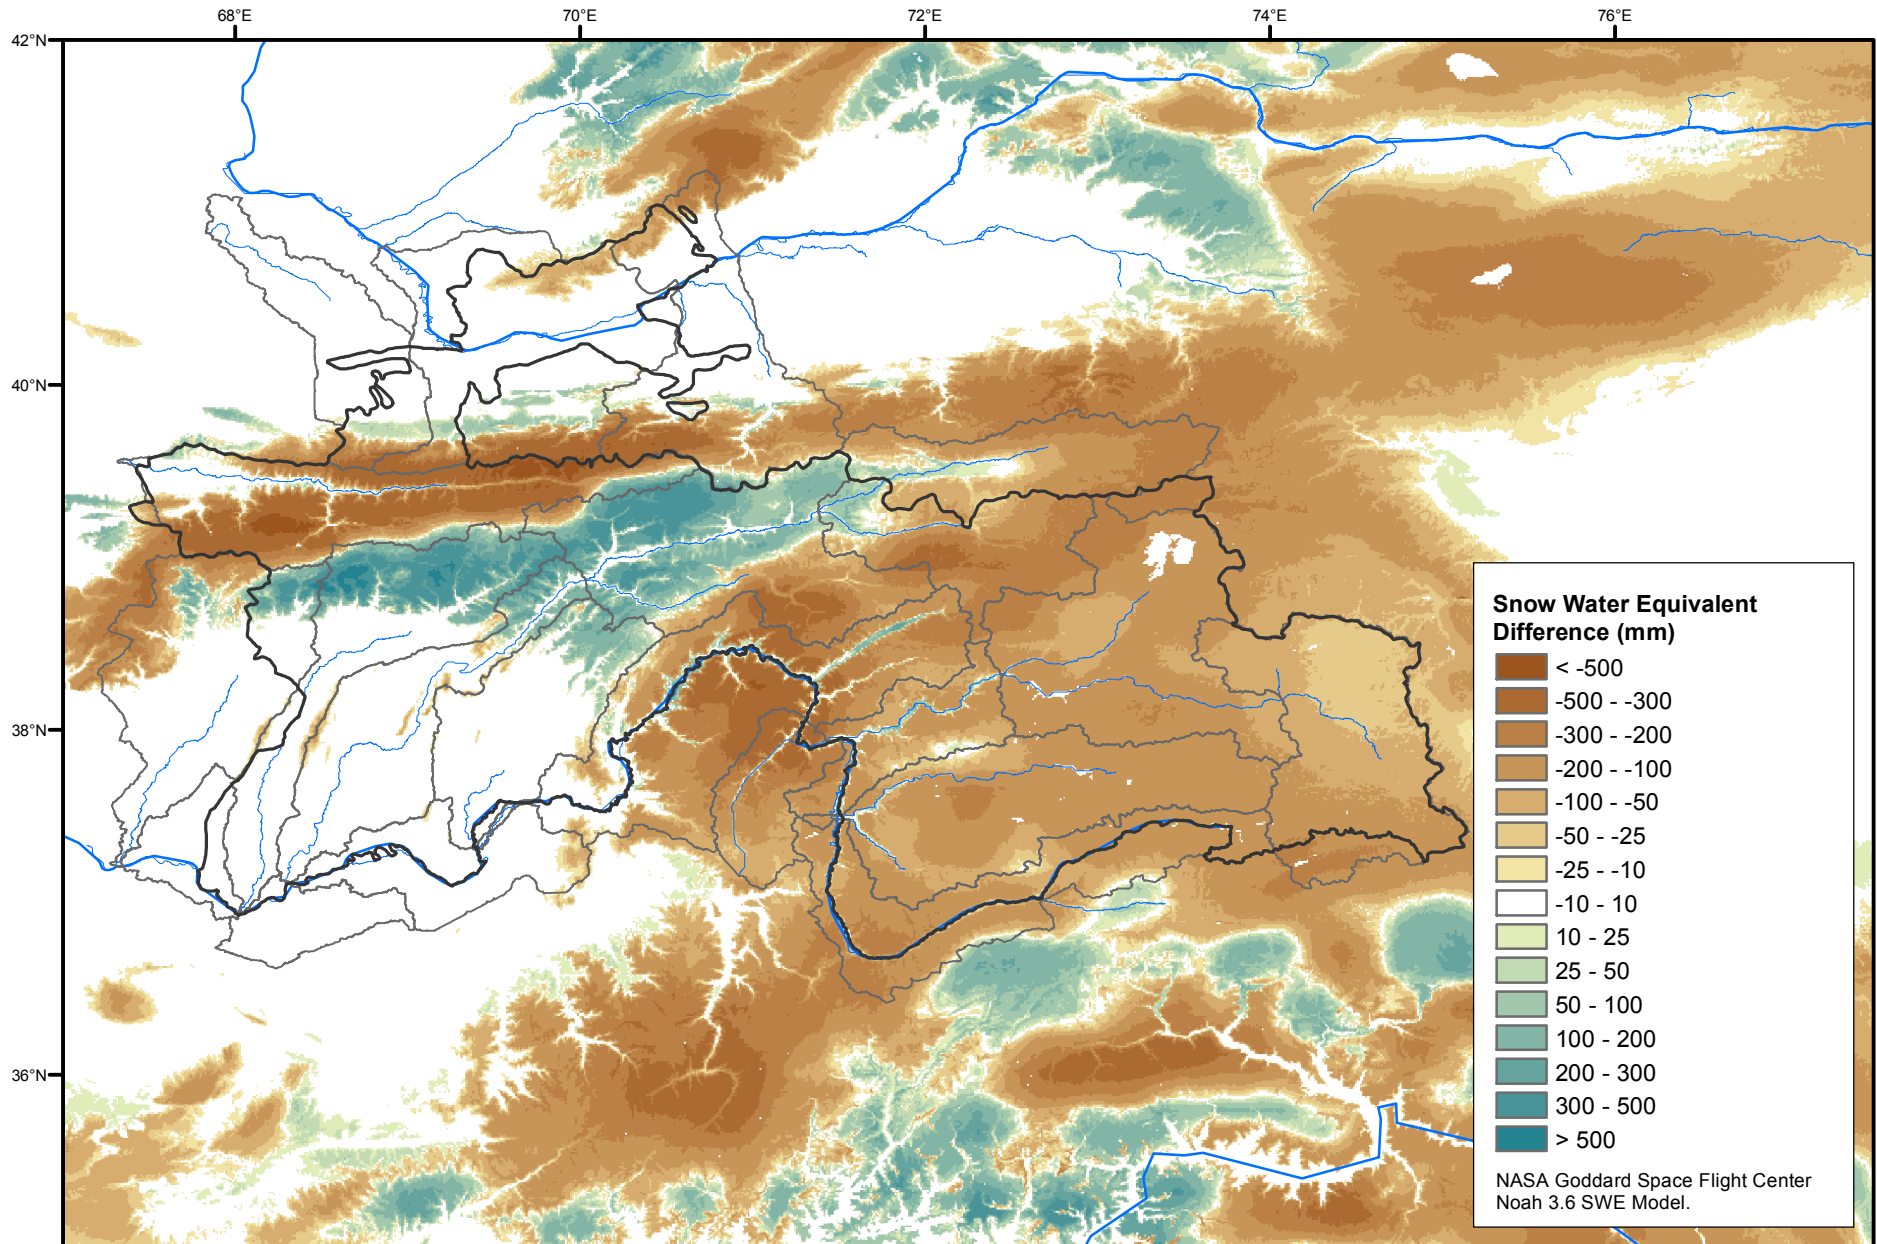

Daily Snow Water Equivalent Difference Anomaly

March 09, 2020 minus Average (2002-2016)

Map created by USGS/EROS