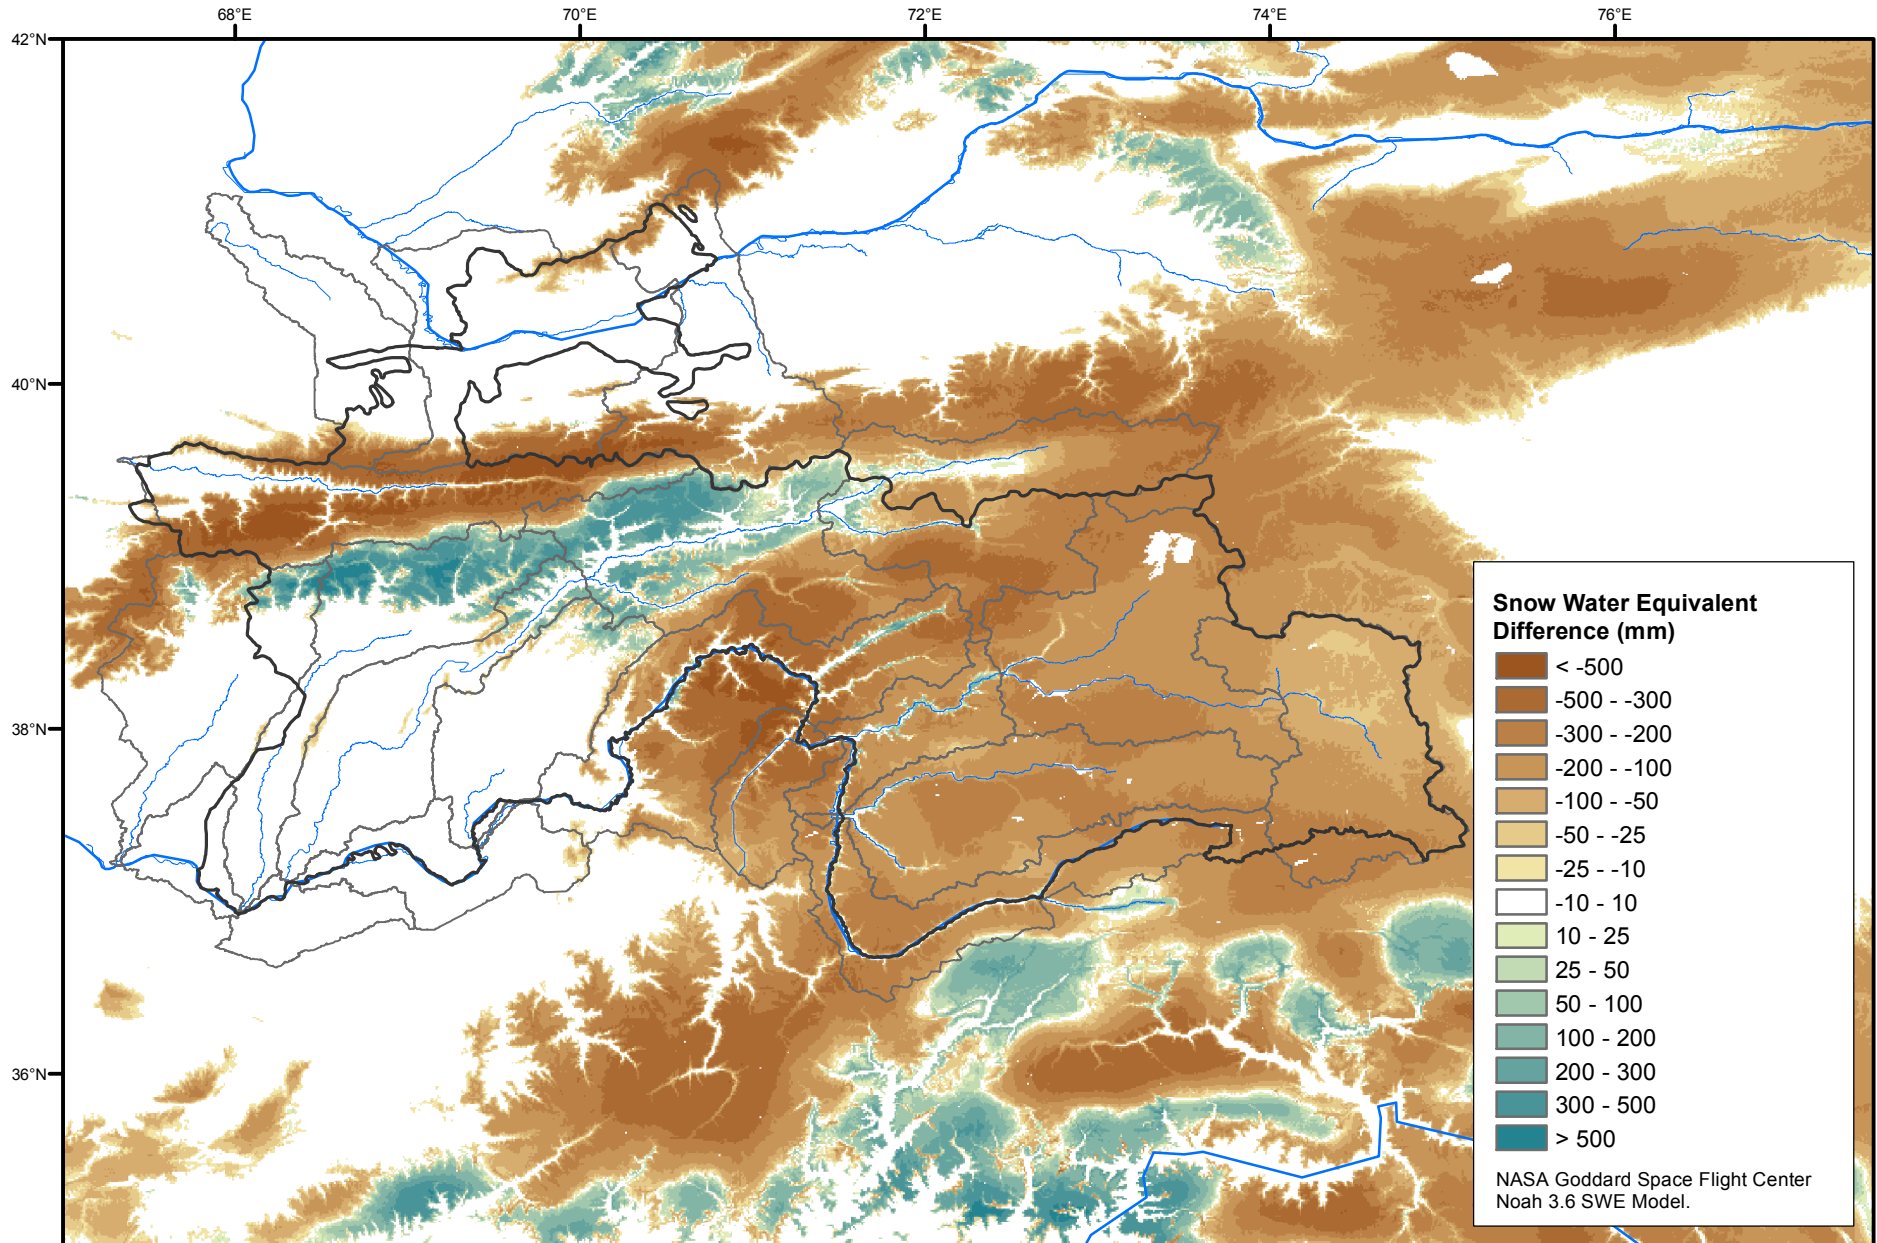

# Daily Snow Water Equivalent Difference Anomaly

April 01, 2020 minus Average (2002-2016)

Map created by USGS/EROS