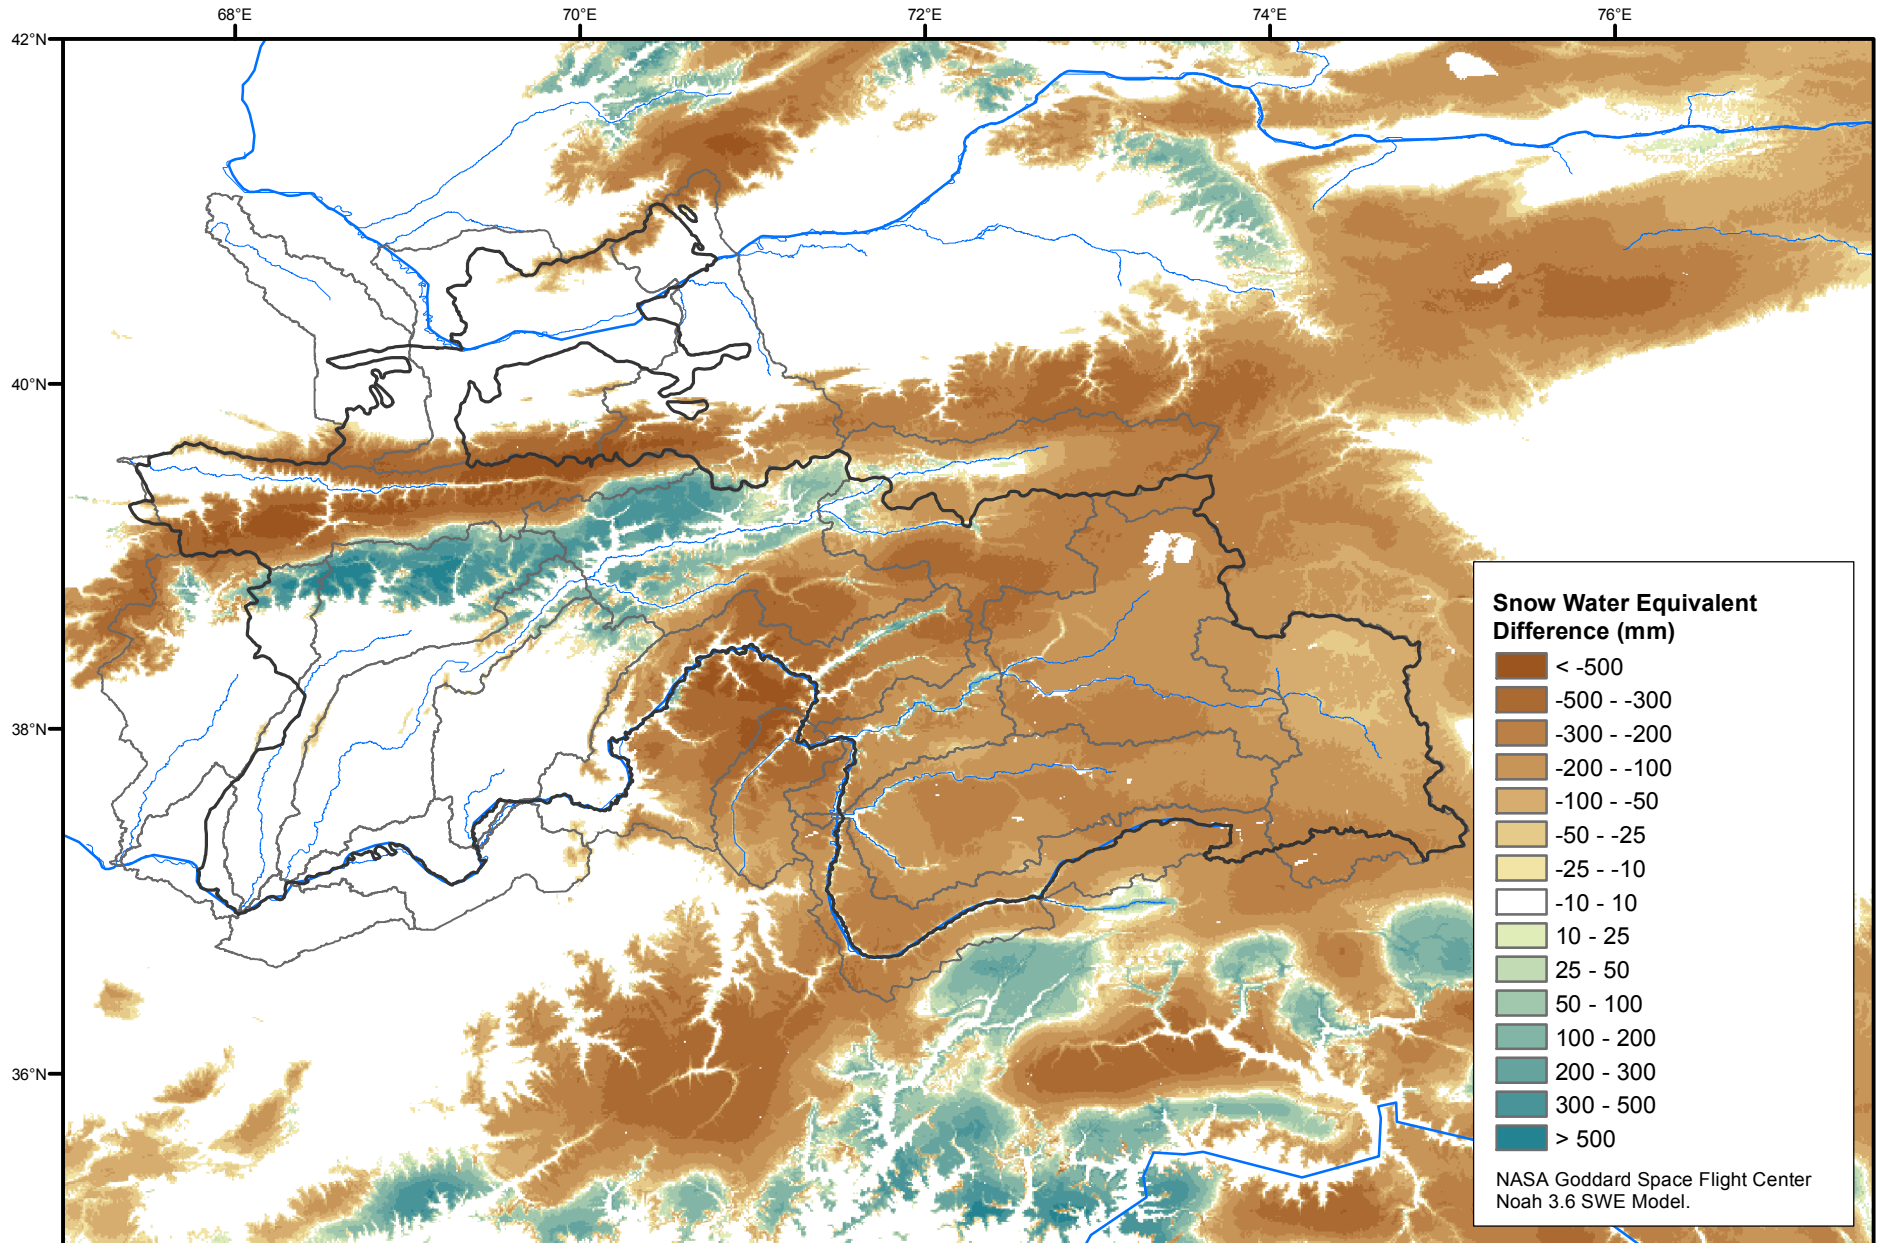

# Daily Snow Water Equivalent Difference Anomaly

April 02, 2020 minus Average (2002-2016)

Map created by USGS/EROS