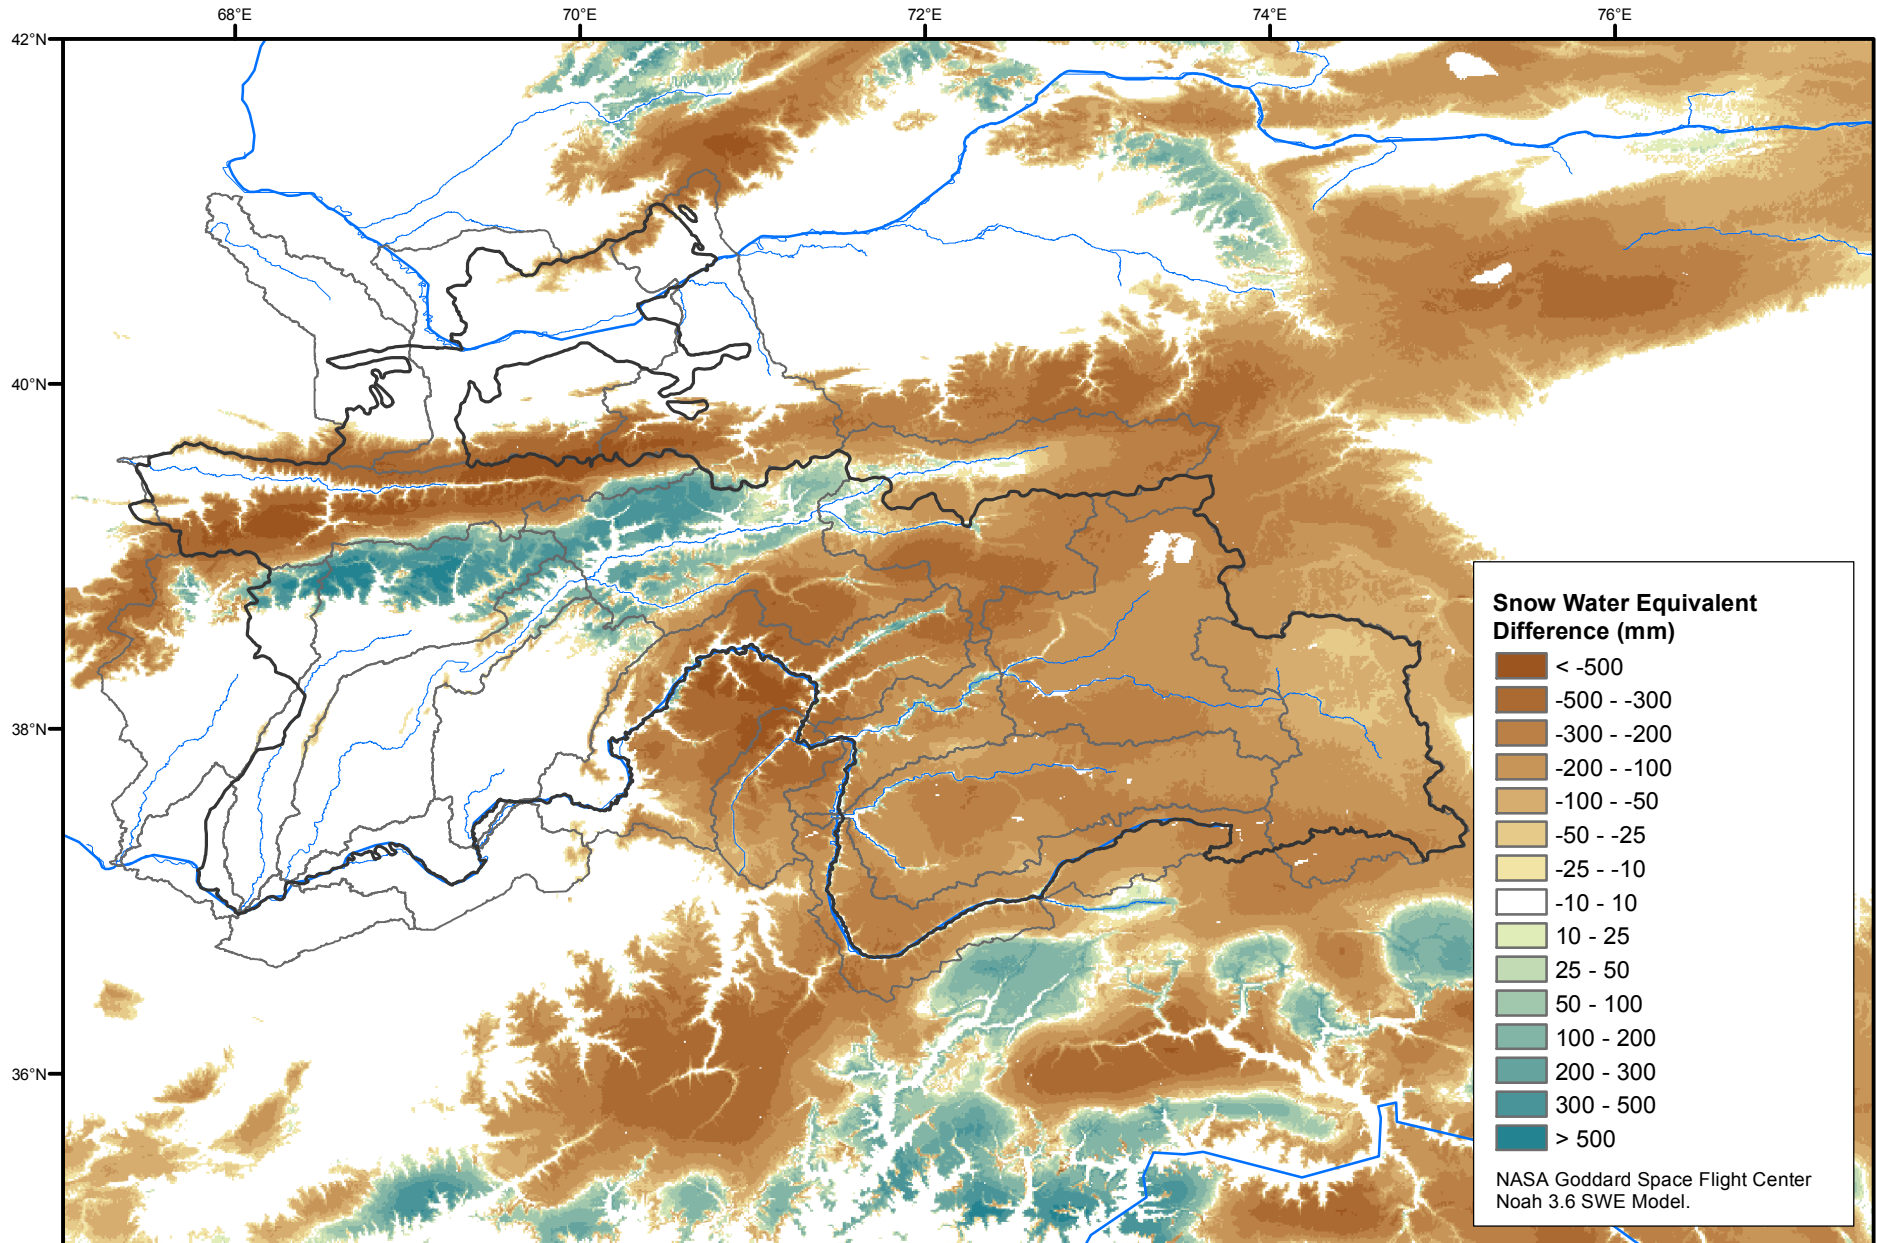

Daily Snow Water Equivalent Difference Anomaly

April 03, 2020 minus Average (2002-2016)

Map created by USGS/EROS