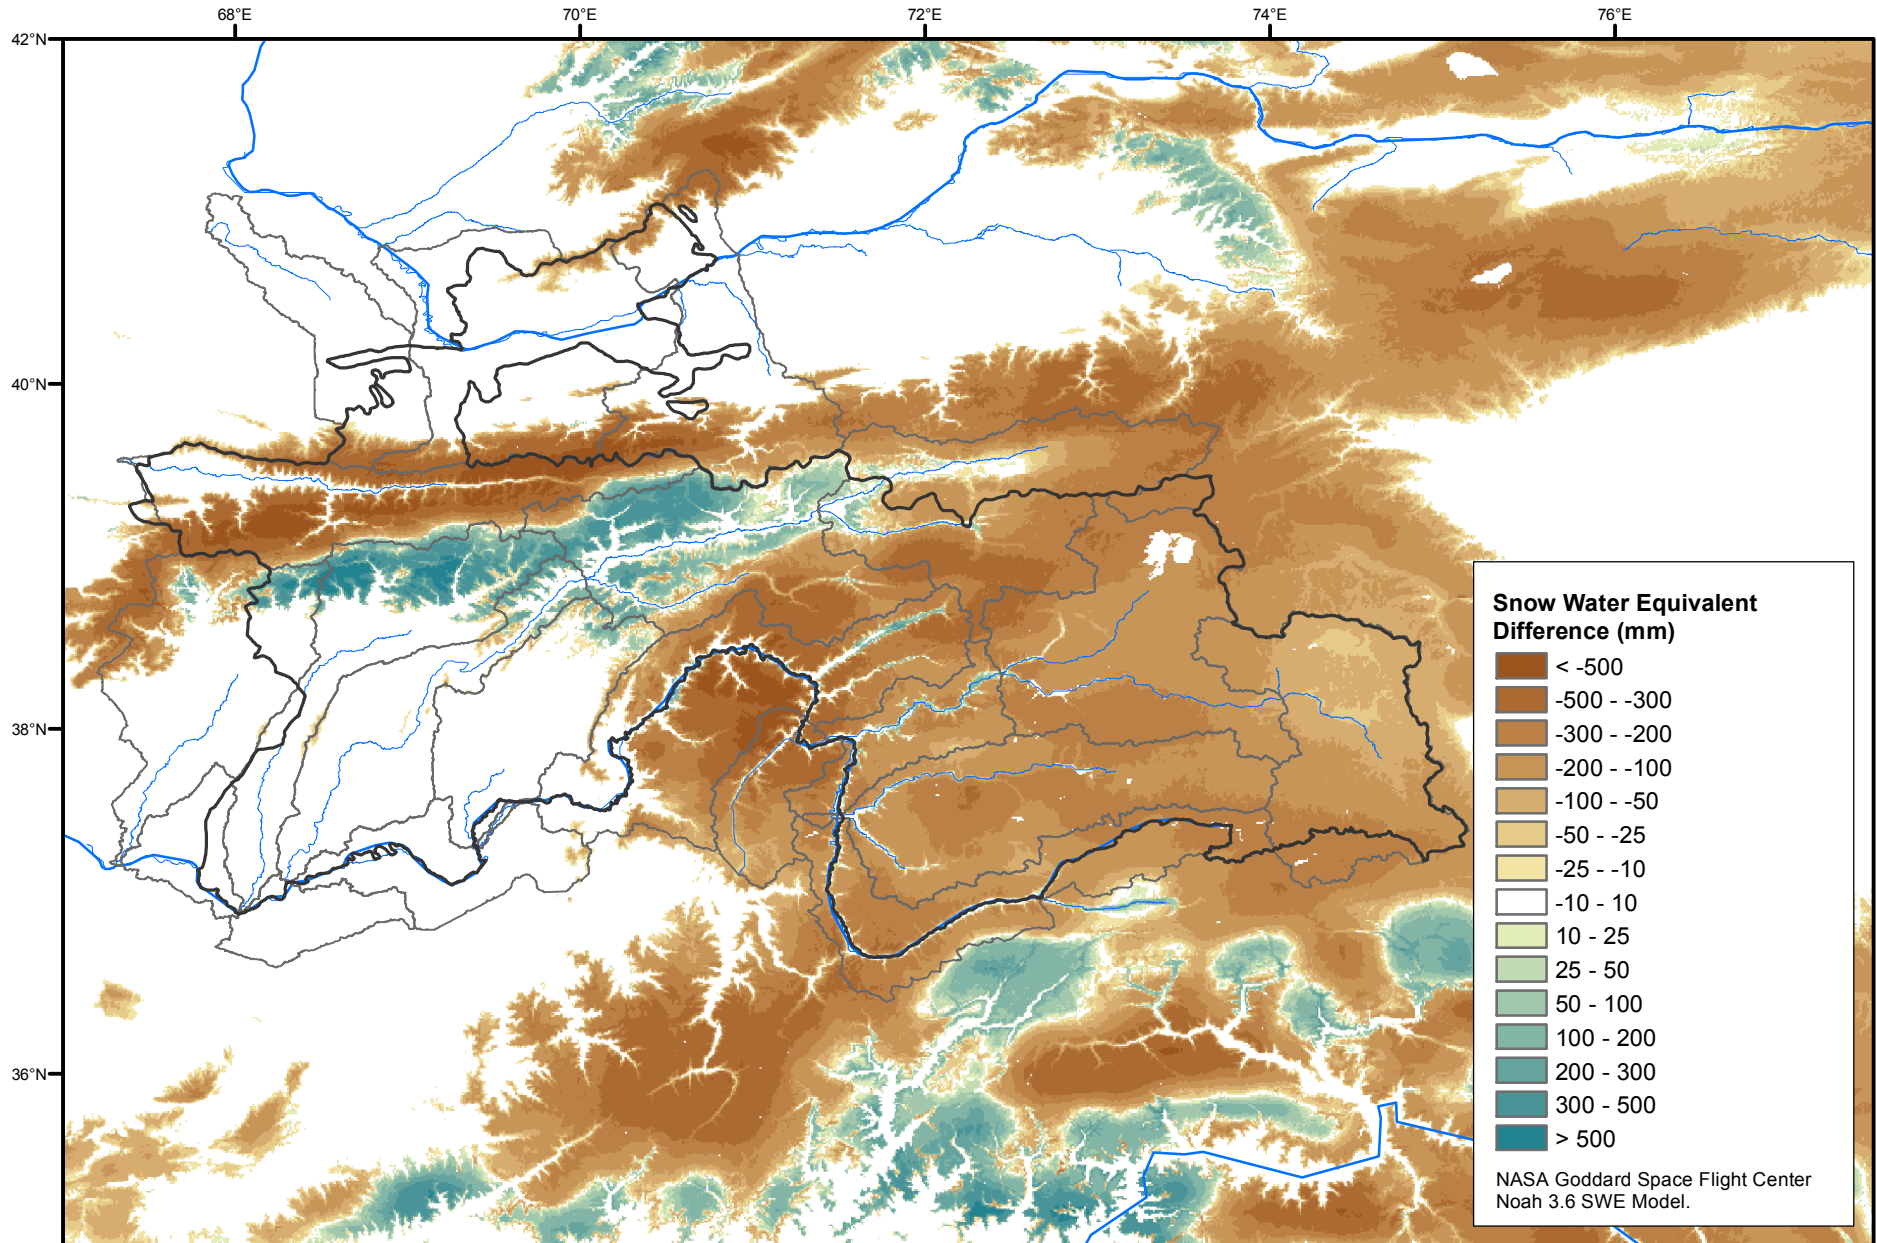

Daily Snow Water Equivalent Difference Anomaly

April 04, 2020 minus Average (2002-2016)

Map created by USGS/EROS