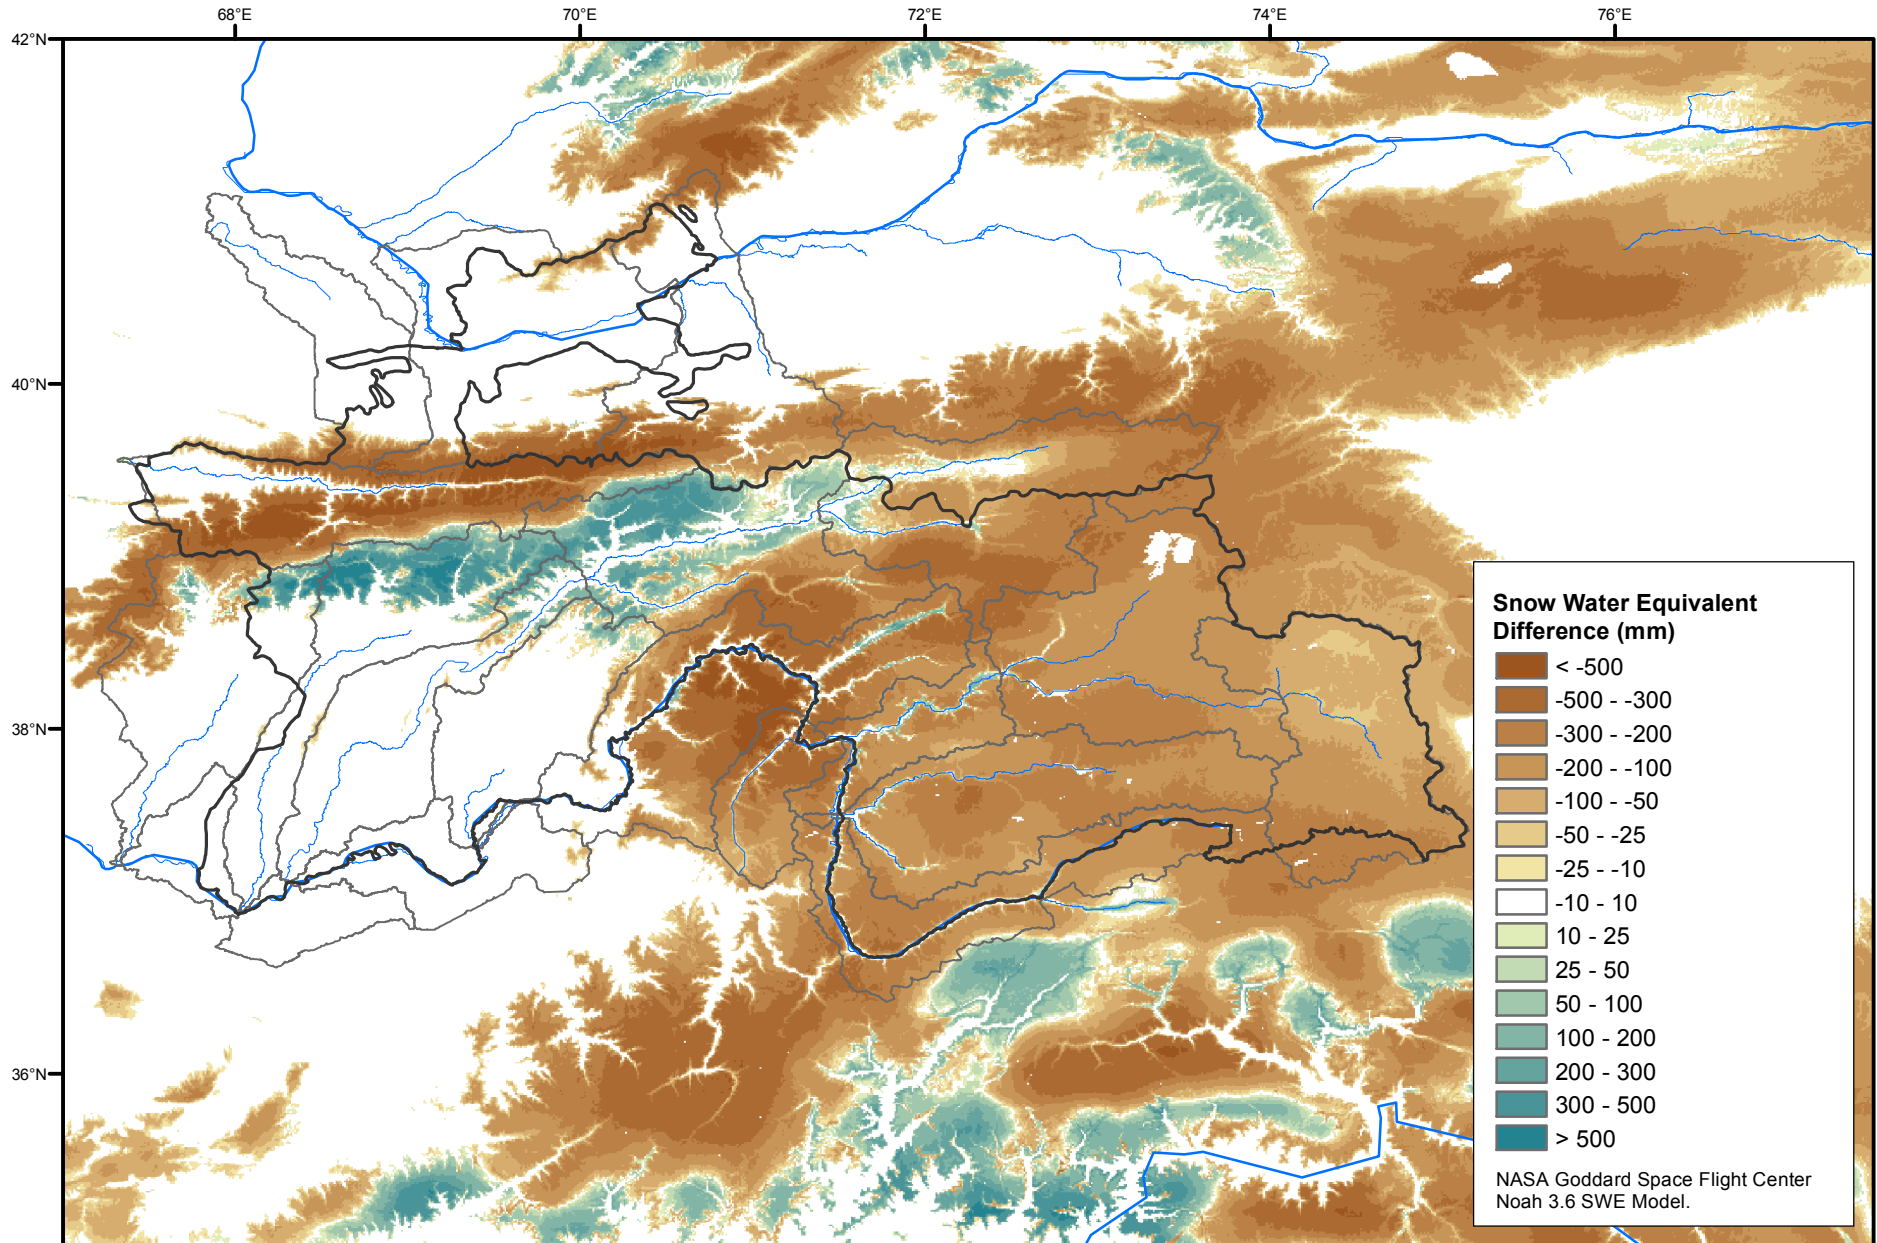

# Daily Snow Water Equivalent Difference Anomaly

April 05, 2020 minus Average (2002-2016)

Map created by USGS/EROS