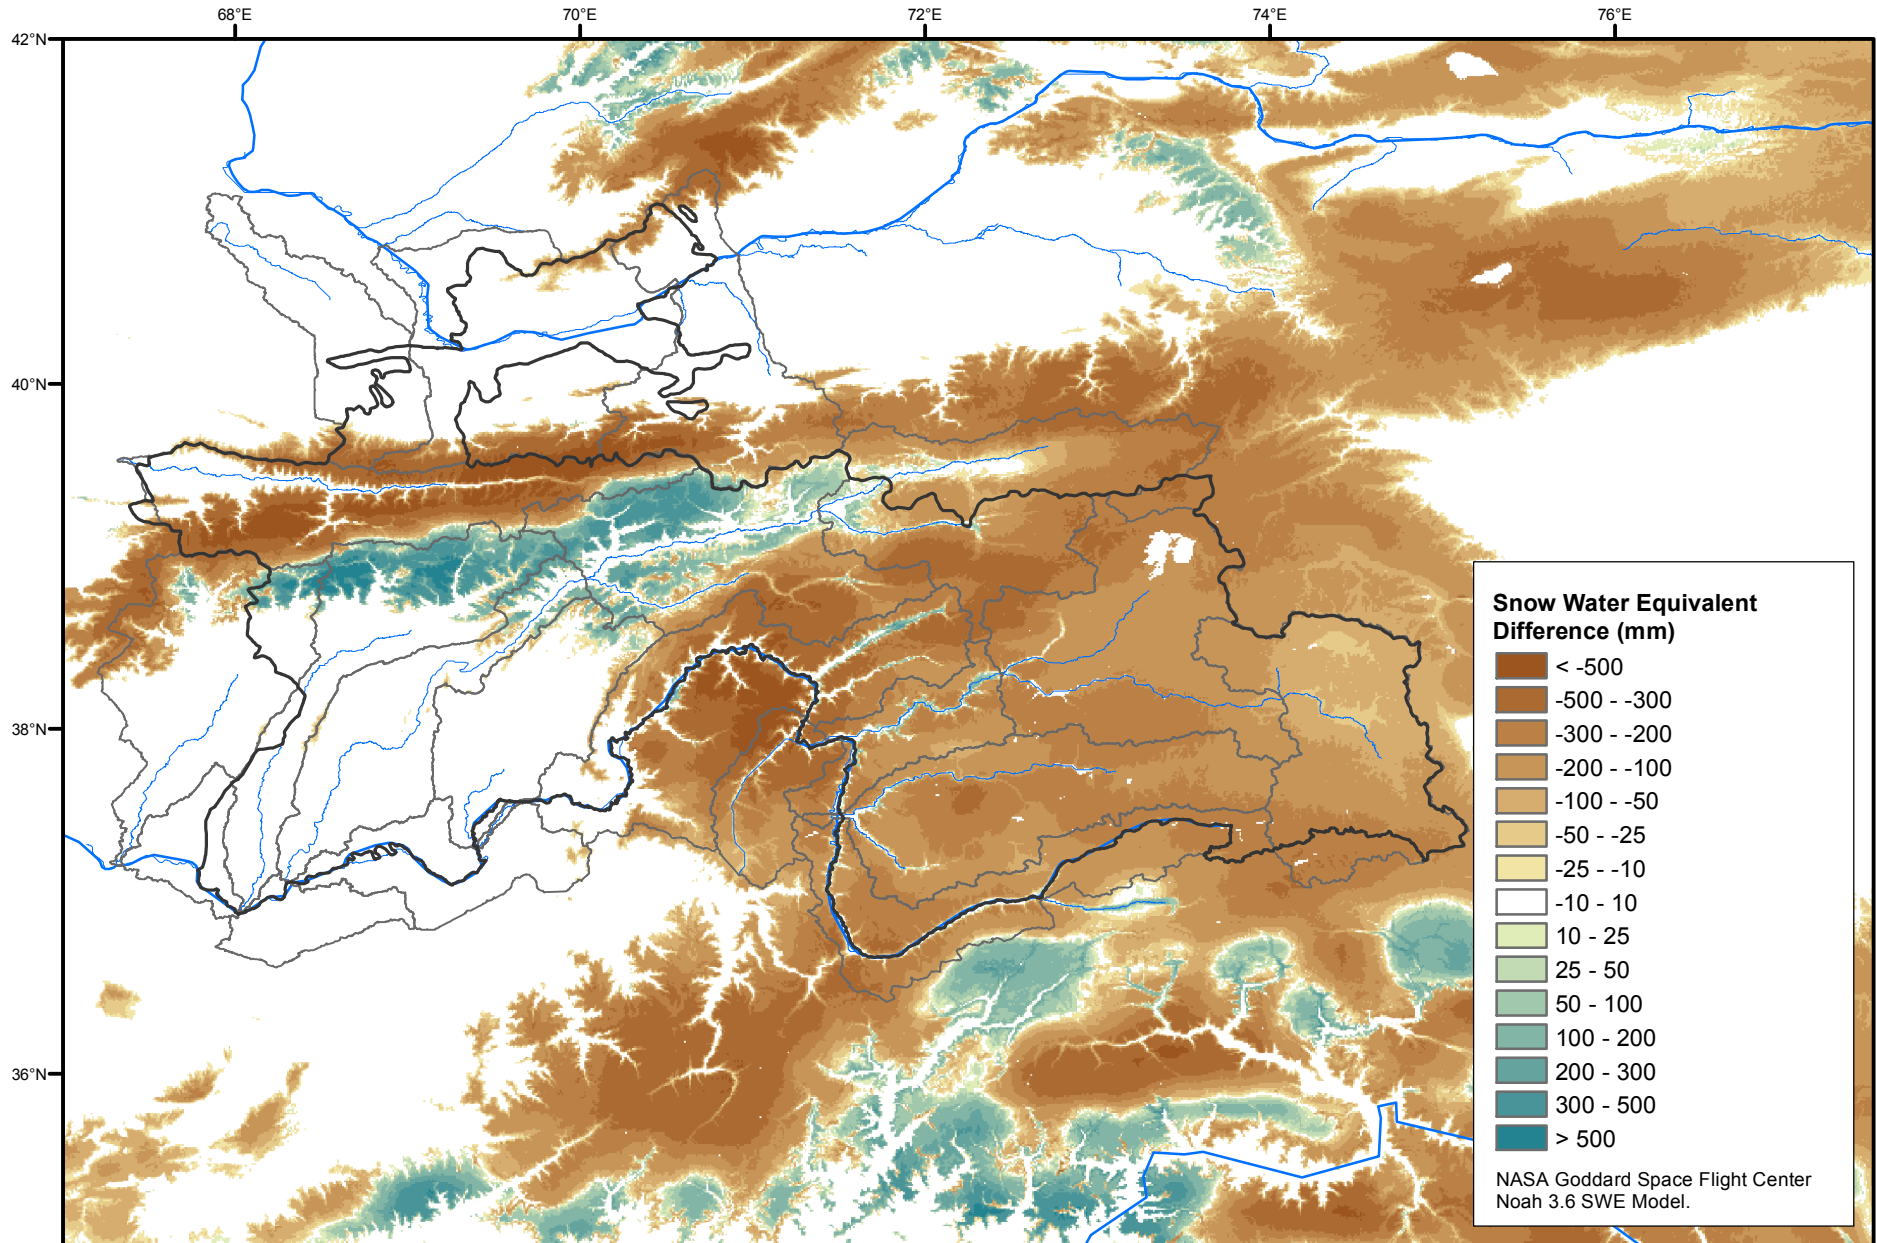

Daily Snow Water Equivalent Difference Anomaly

April 06, 2020 minus Average (2002-2016)

Map created by USGS/EROS