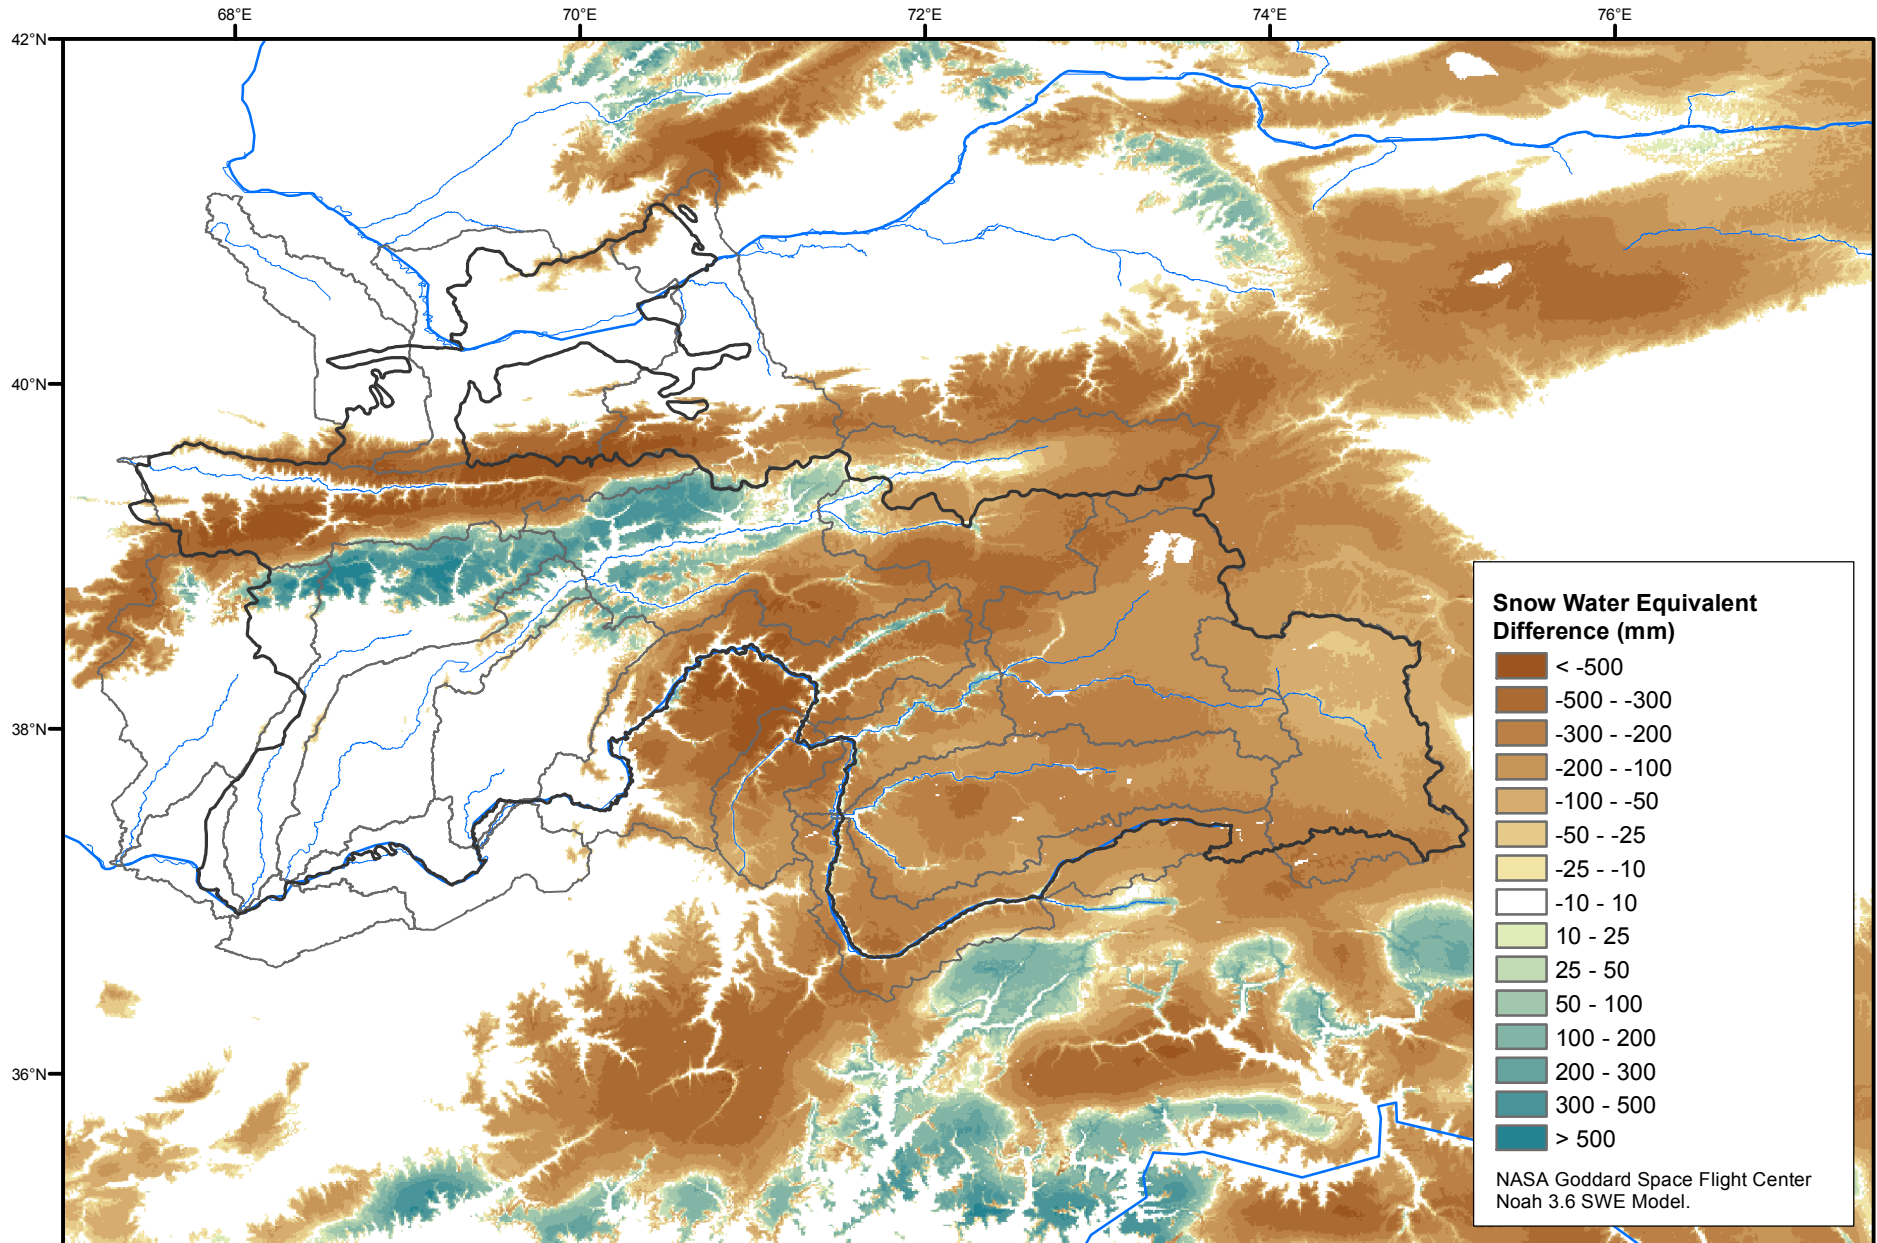

Daily Snow Water Equivalent Difference Anomaly

April 07, 2020 minus Average (2002-2016)

Map created by USGS/EROS