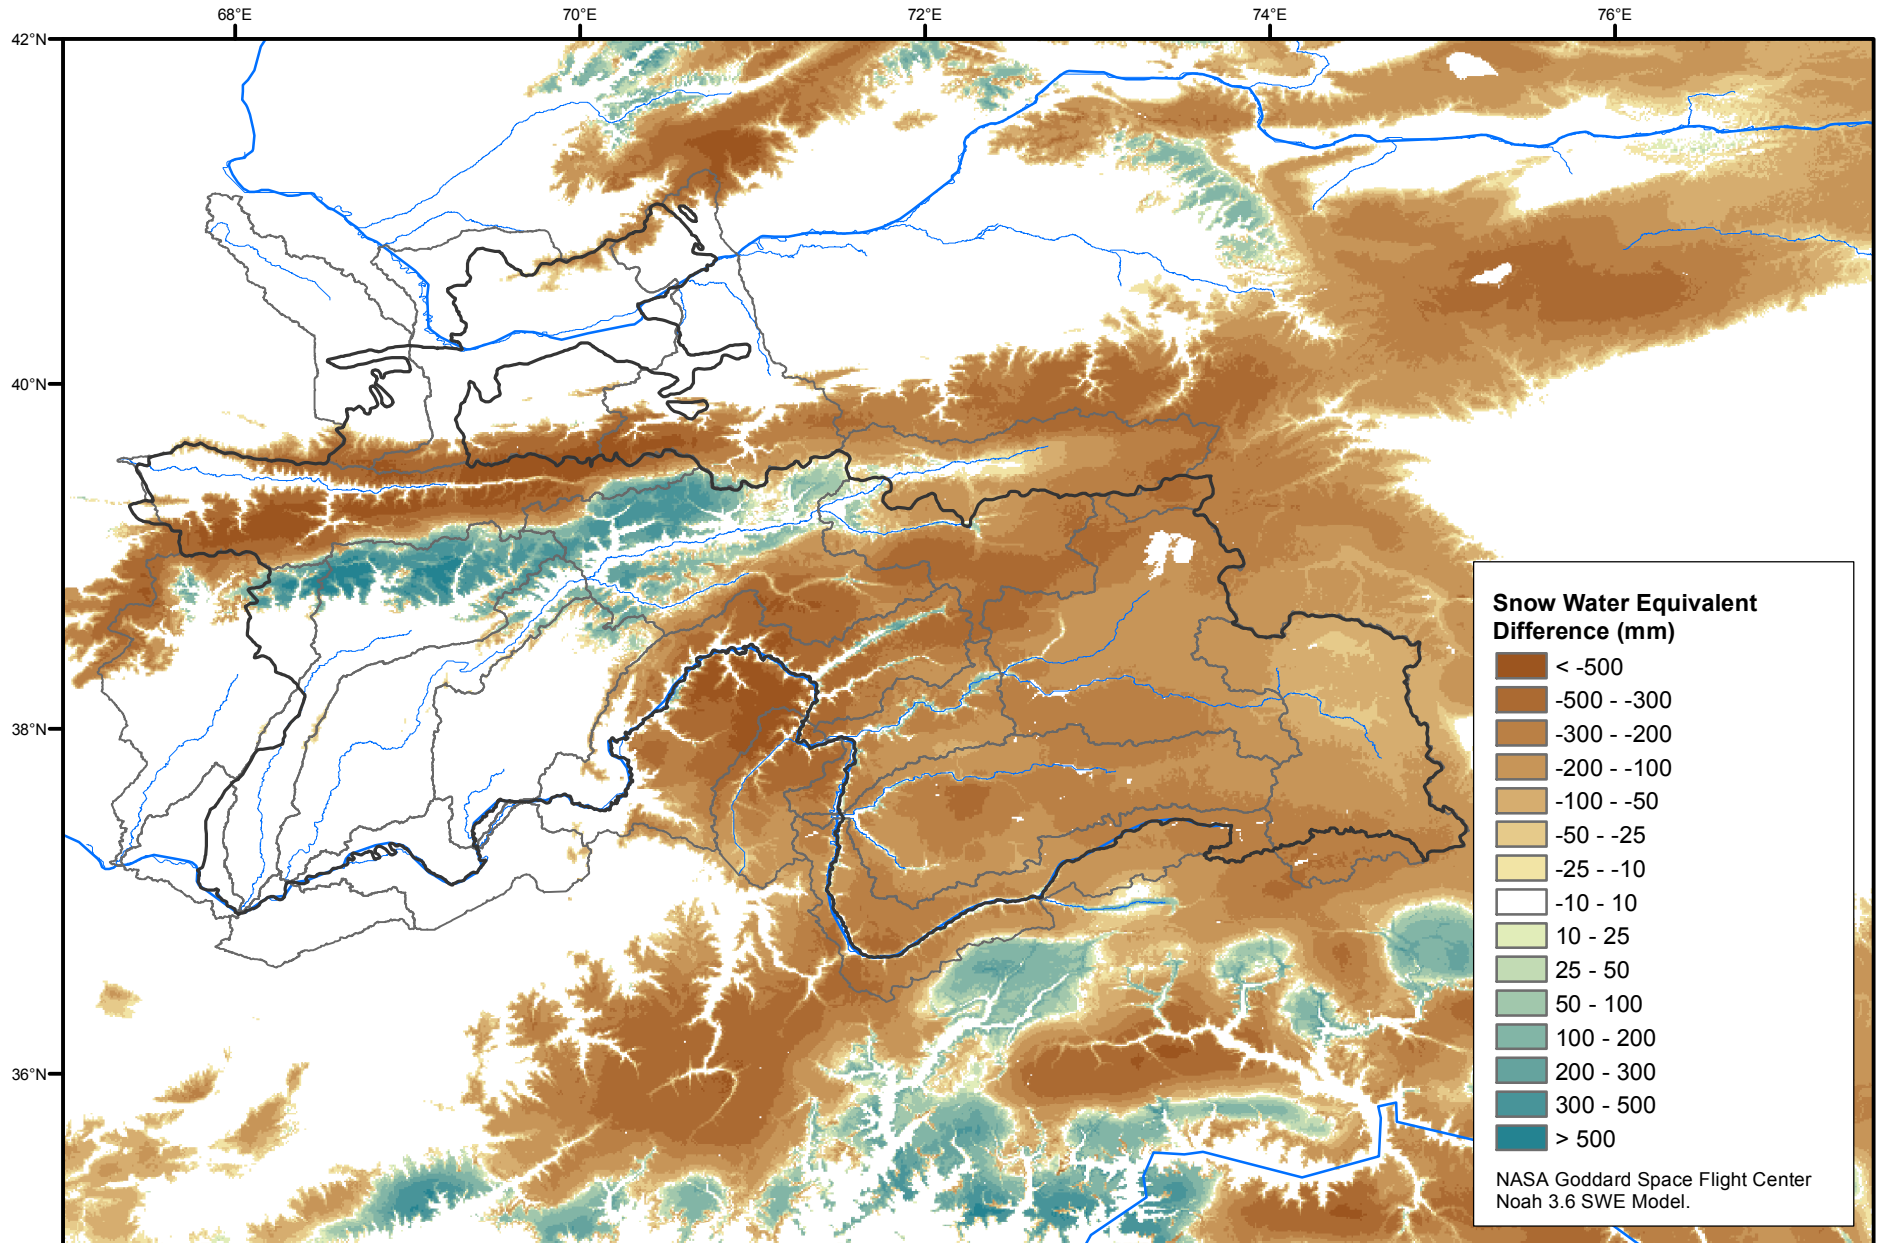

Daily Snow Water Equivalent Difference Anomaly

April 08, 2020 minus Average (2002-2016)

Map created by USGS/EROS