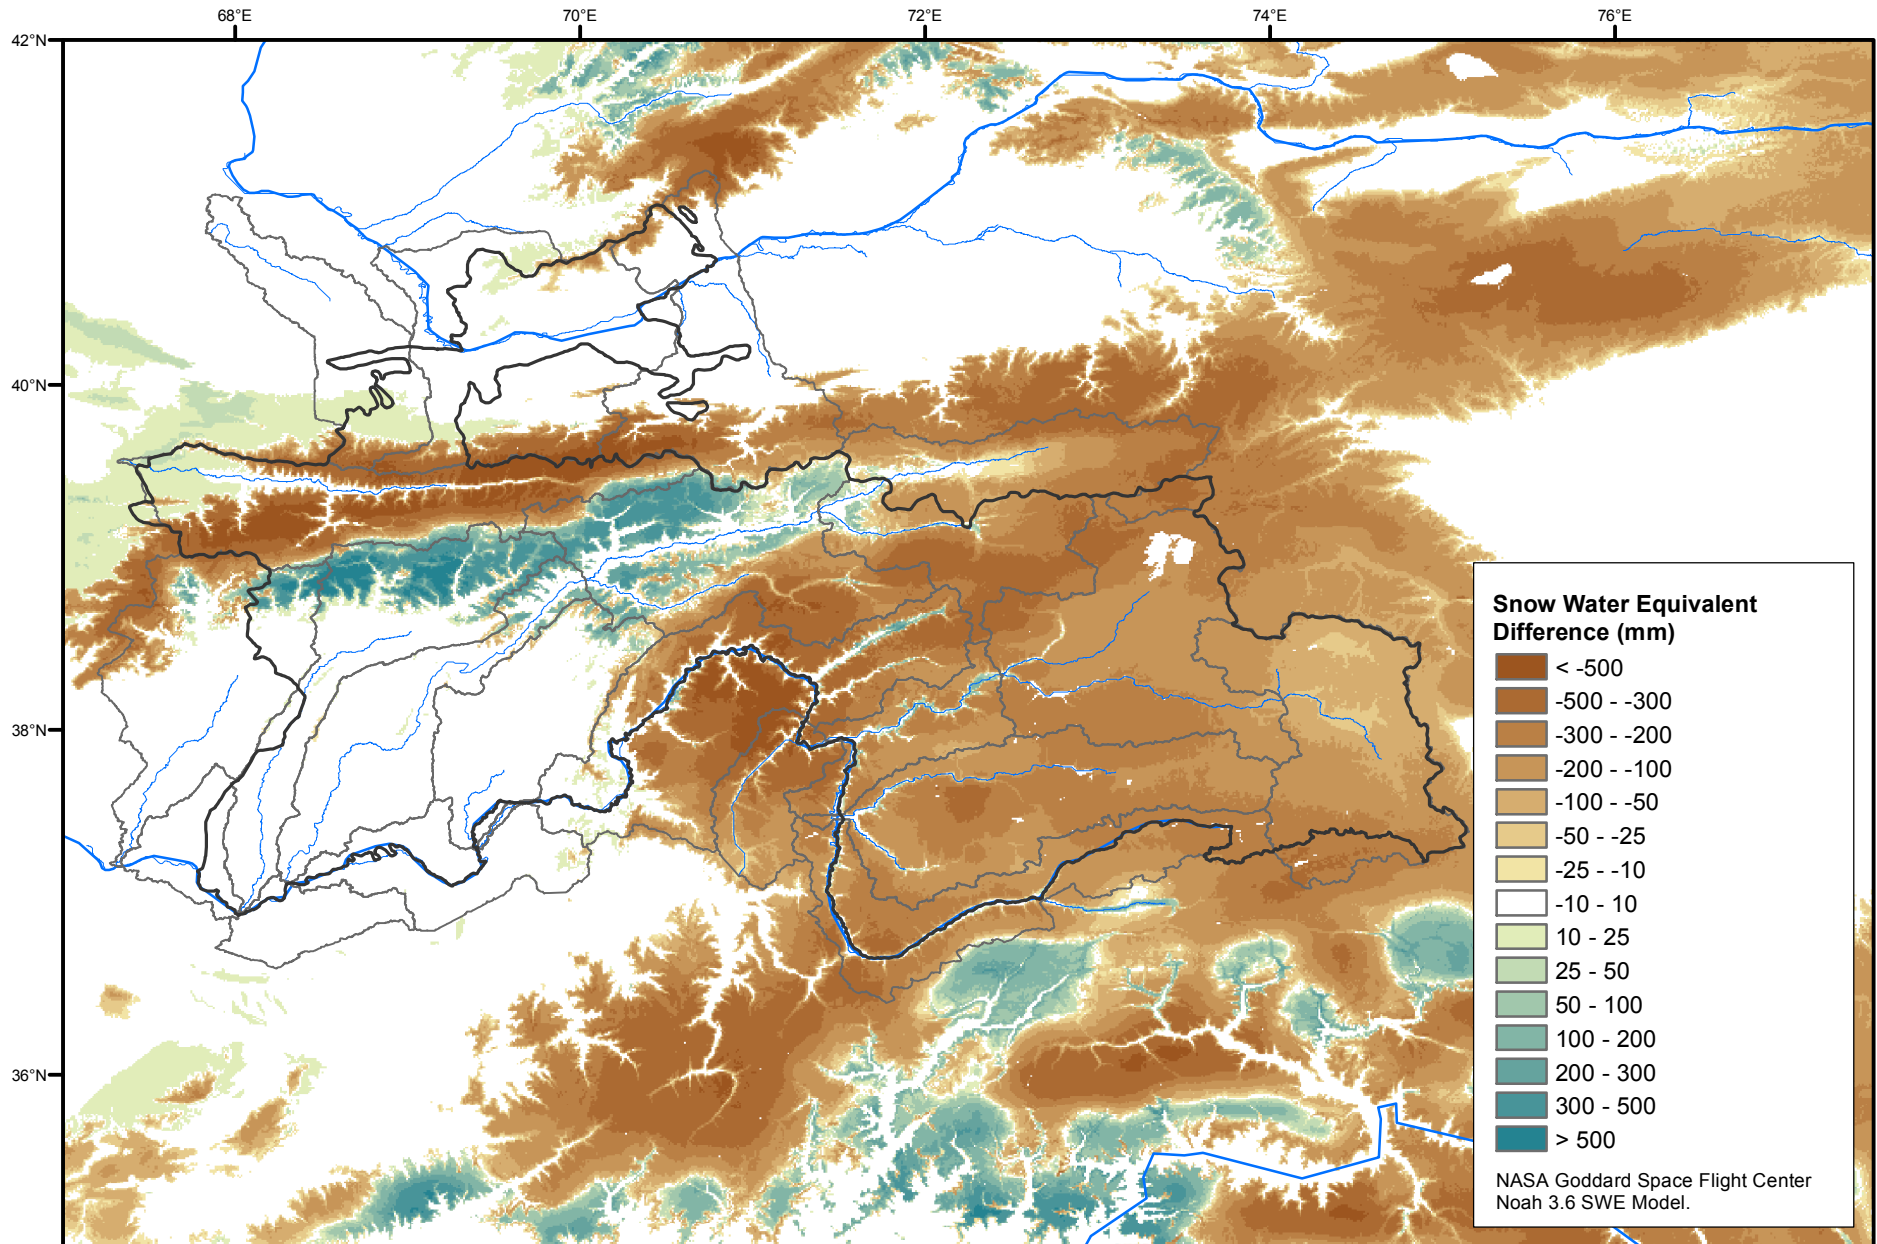

# Daily Snow Water Equivalent Difference Anomaly

April 09, 2020 minus Average (2002-2016)

Map created by USGS/EROS