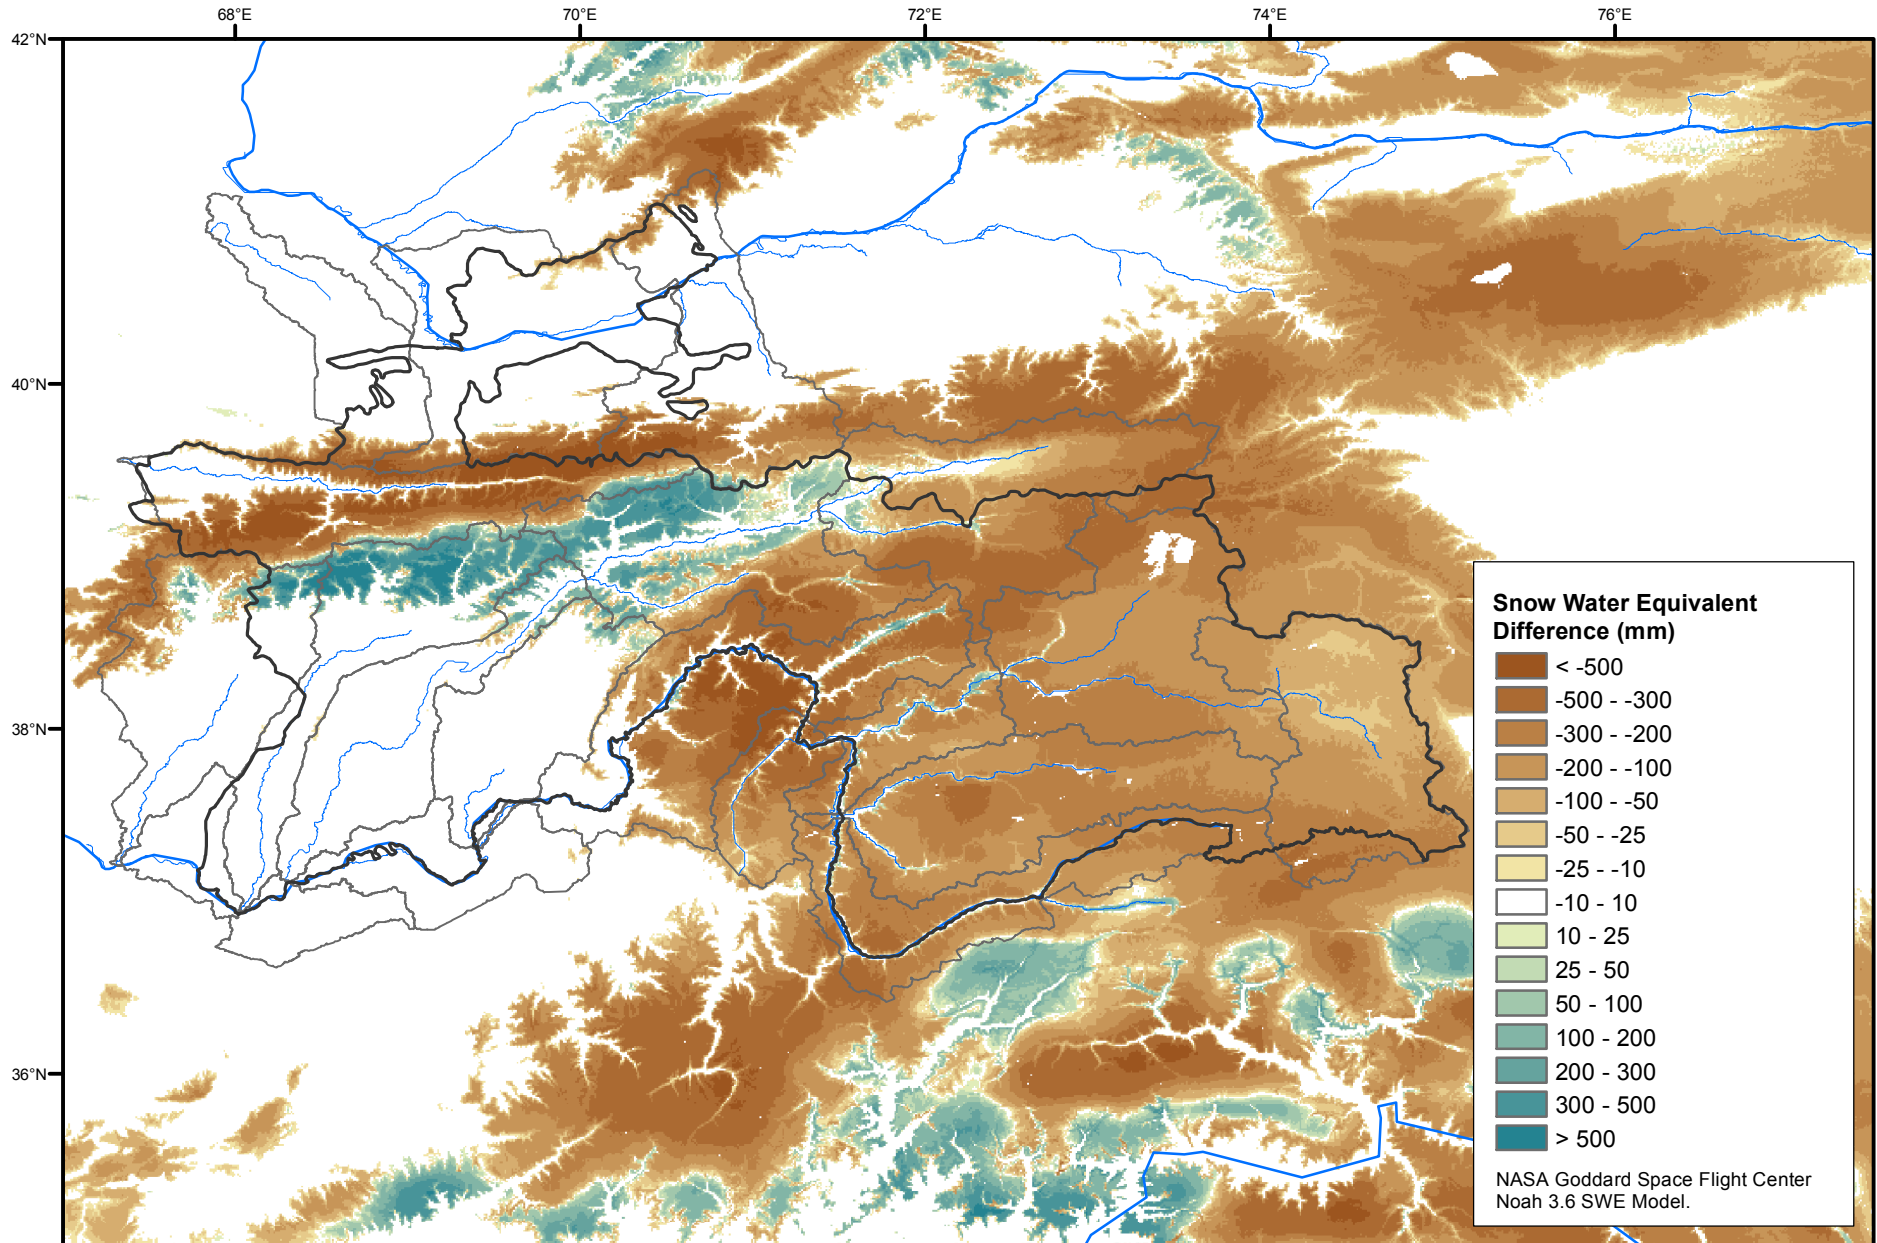

Daily Snow Water Equivalent Difference Anomaly

April 13, 2020 minus Average (2002-2016)

Map created by USGS/EROS