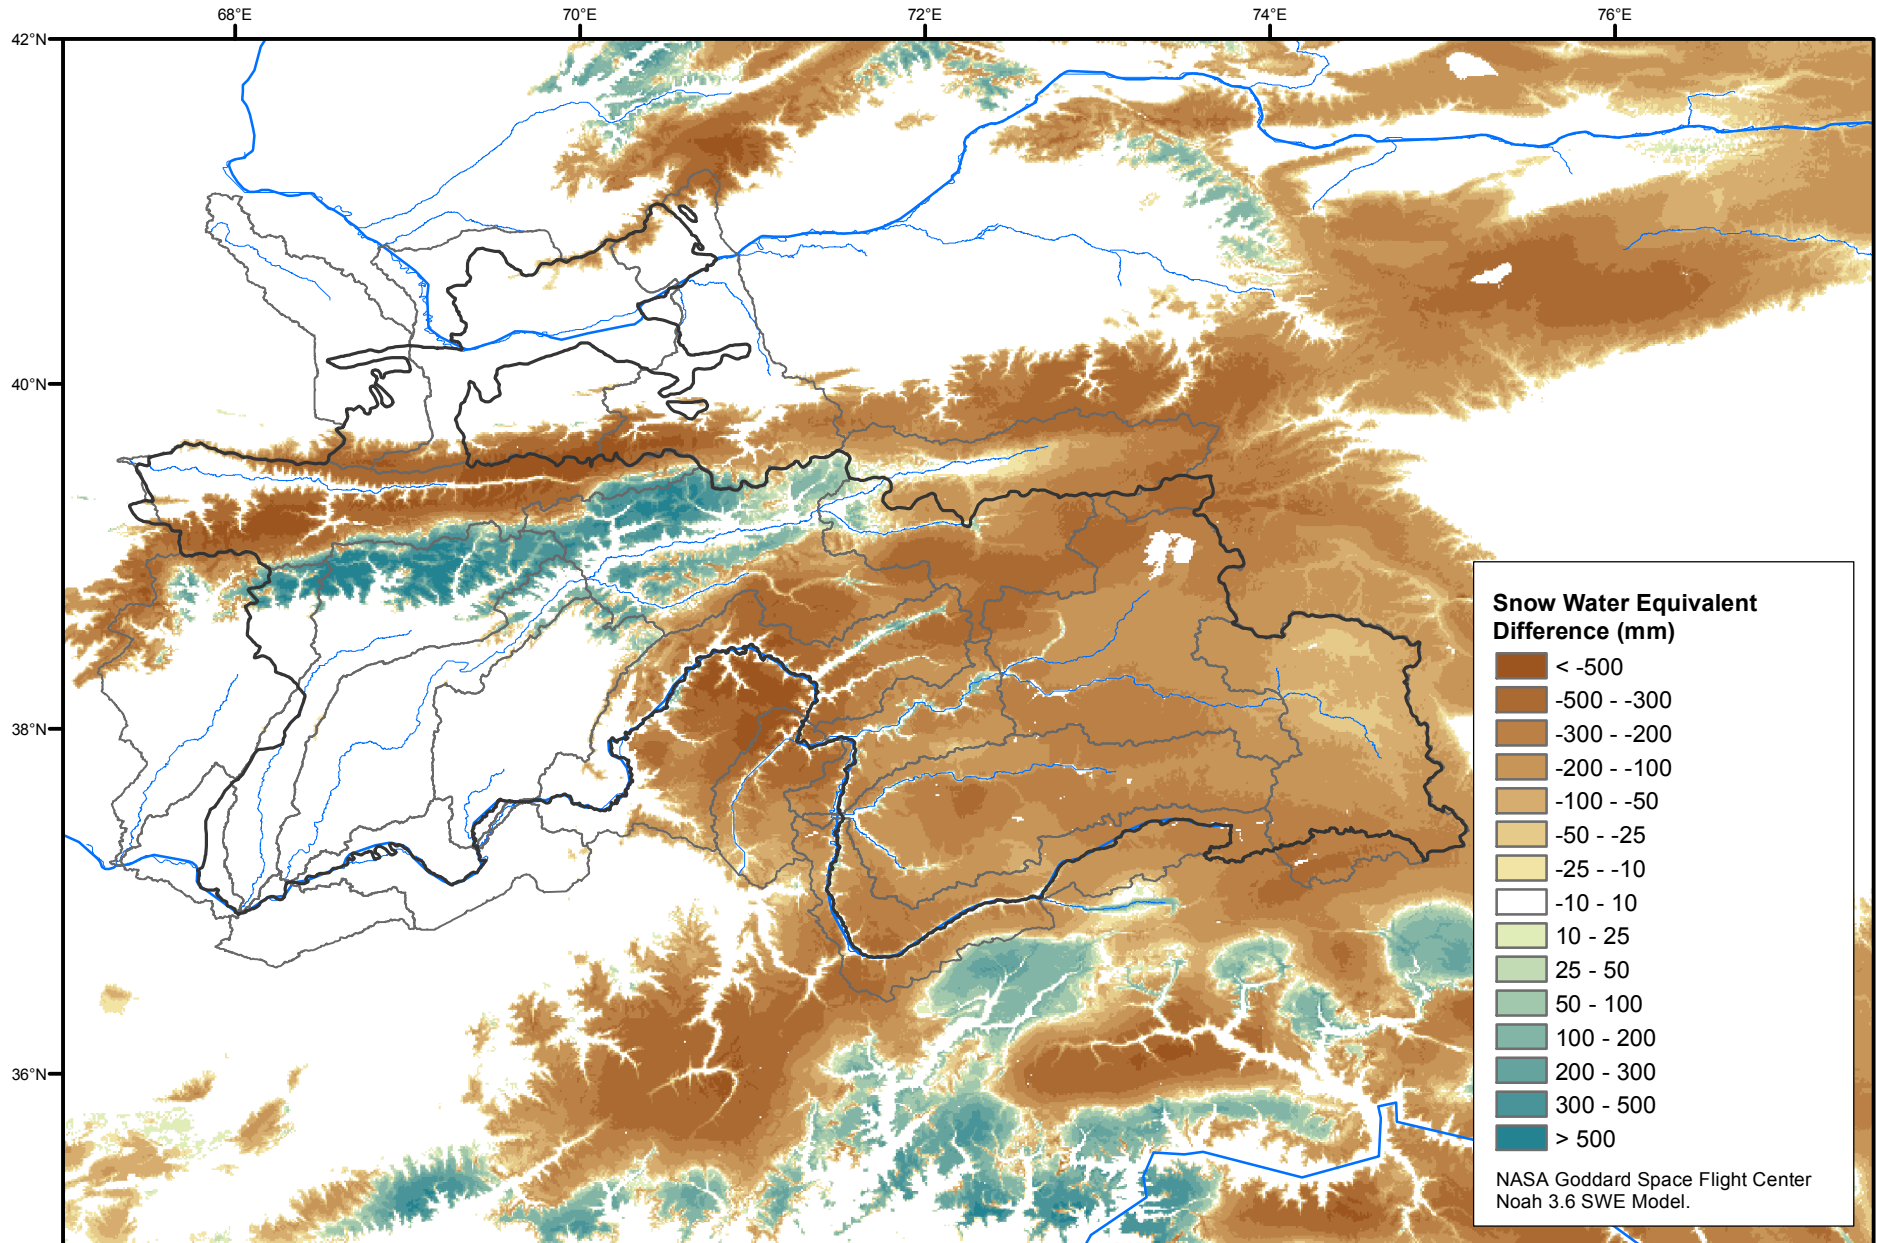

# Daily Snow Water Equivalent Difference Anomaly

April 15, 2020 minus Average (2002-2016)

Map created by USGS/EROS