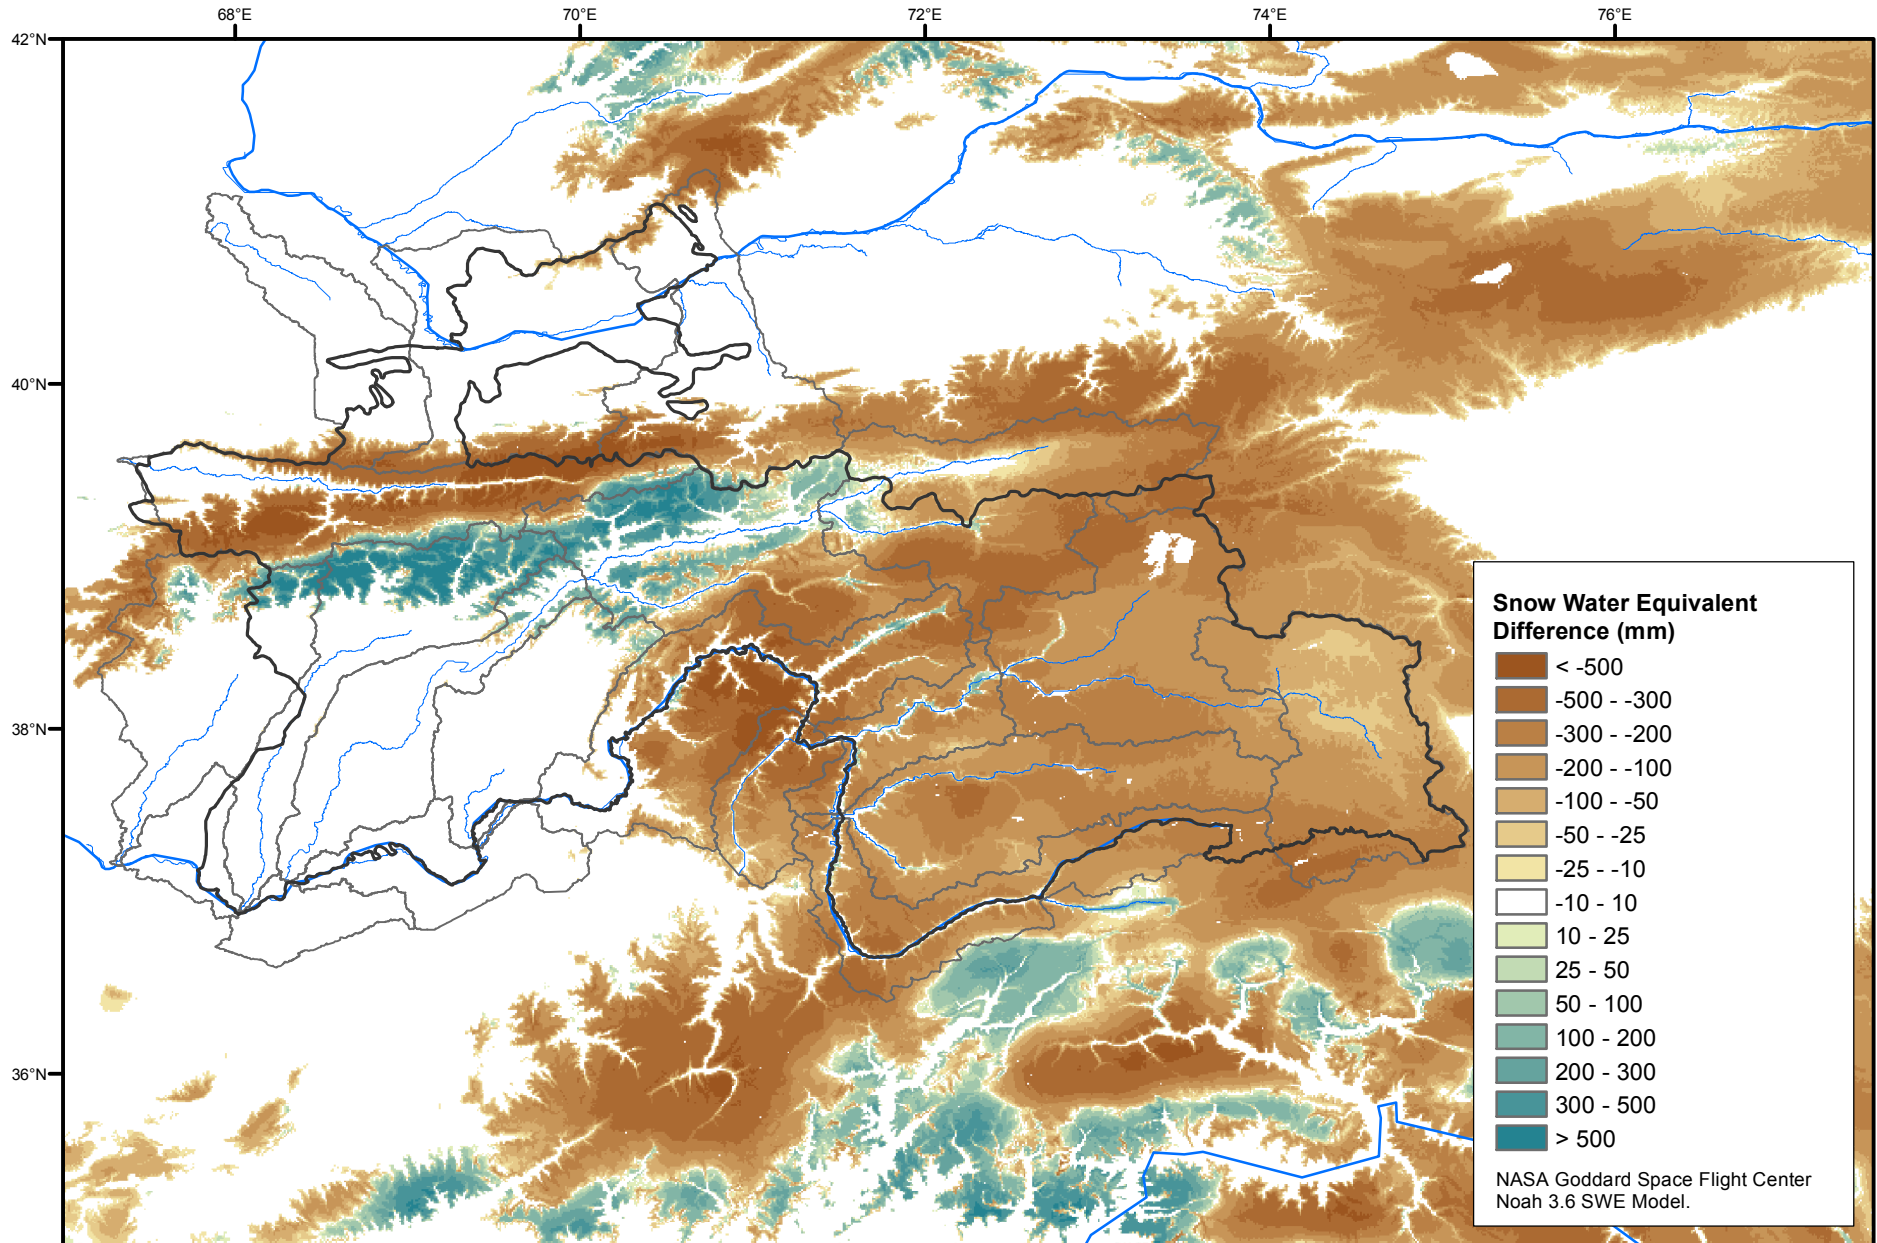

Daily Snow Water Equivalent Difference Anomaly

April 17, 2020 minus Average (2002-2016)

Map created by USGS/EROS