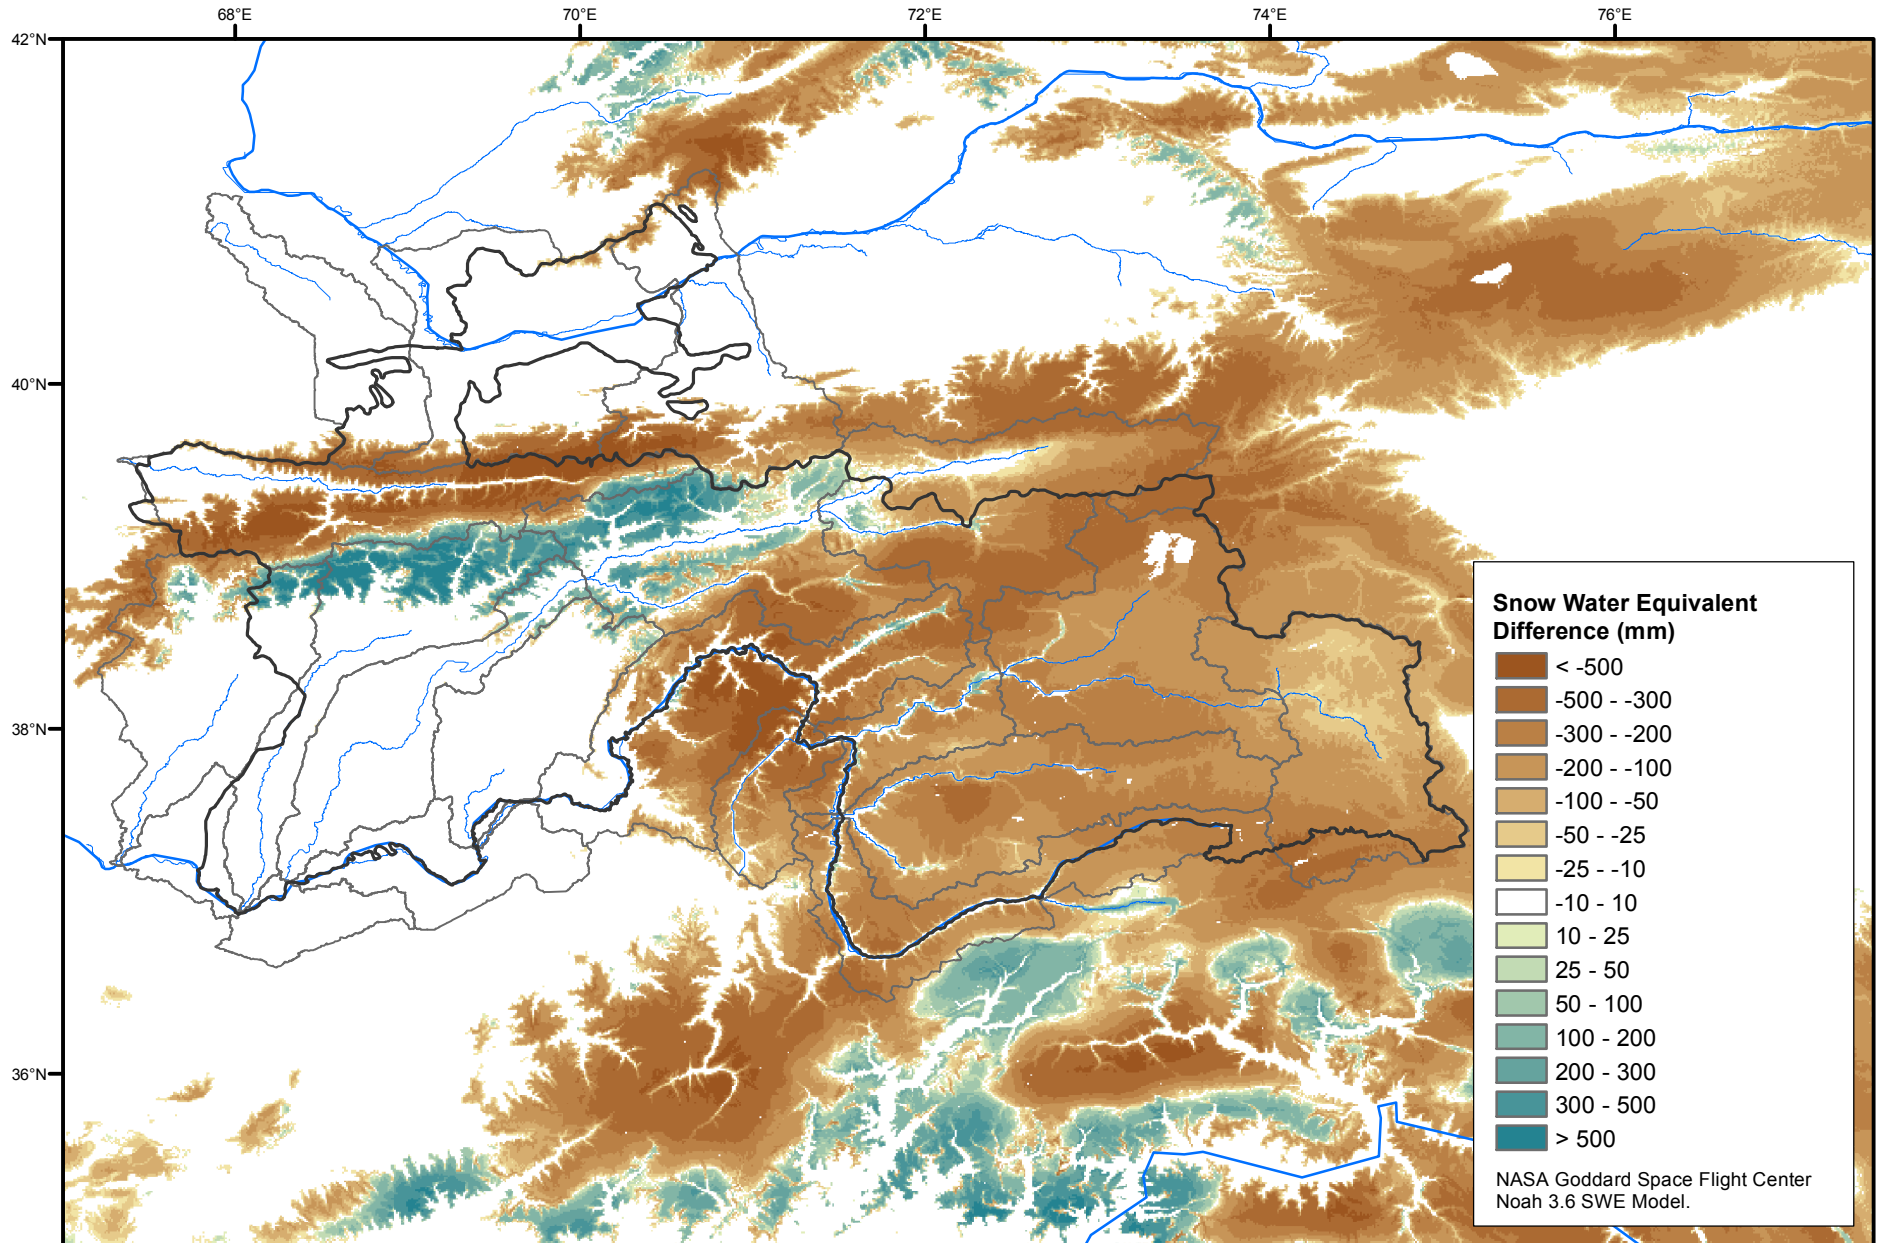

Daily Snow Water Equivalent Difference Anomaly

April 22, 2020 minus Average (2002-2016)

Map created by USGS/EROS