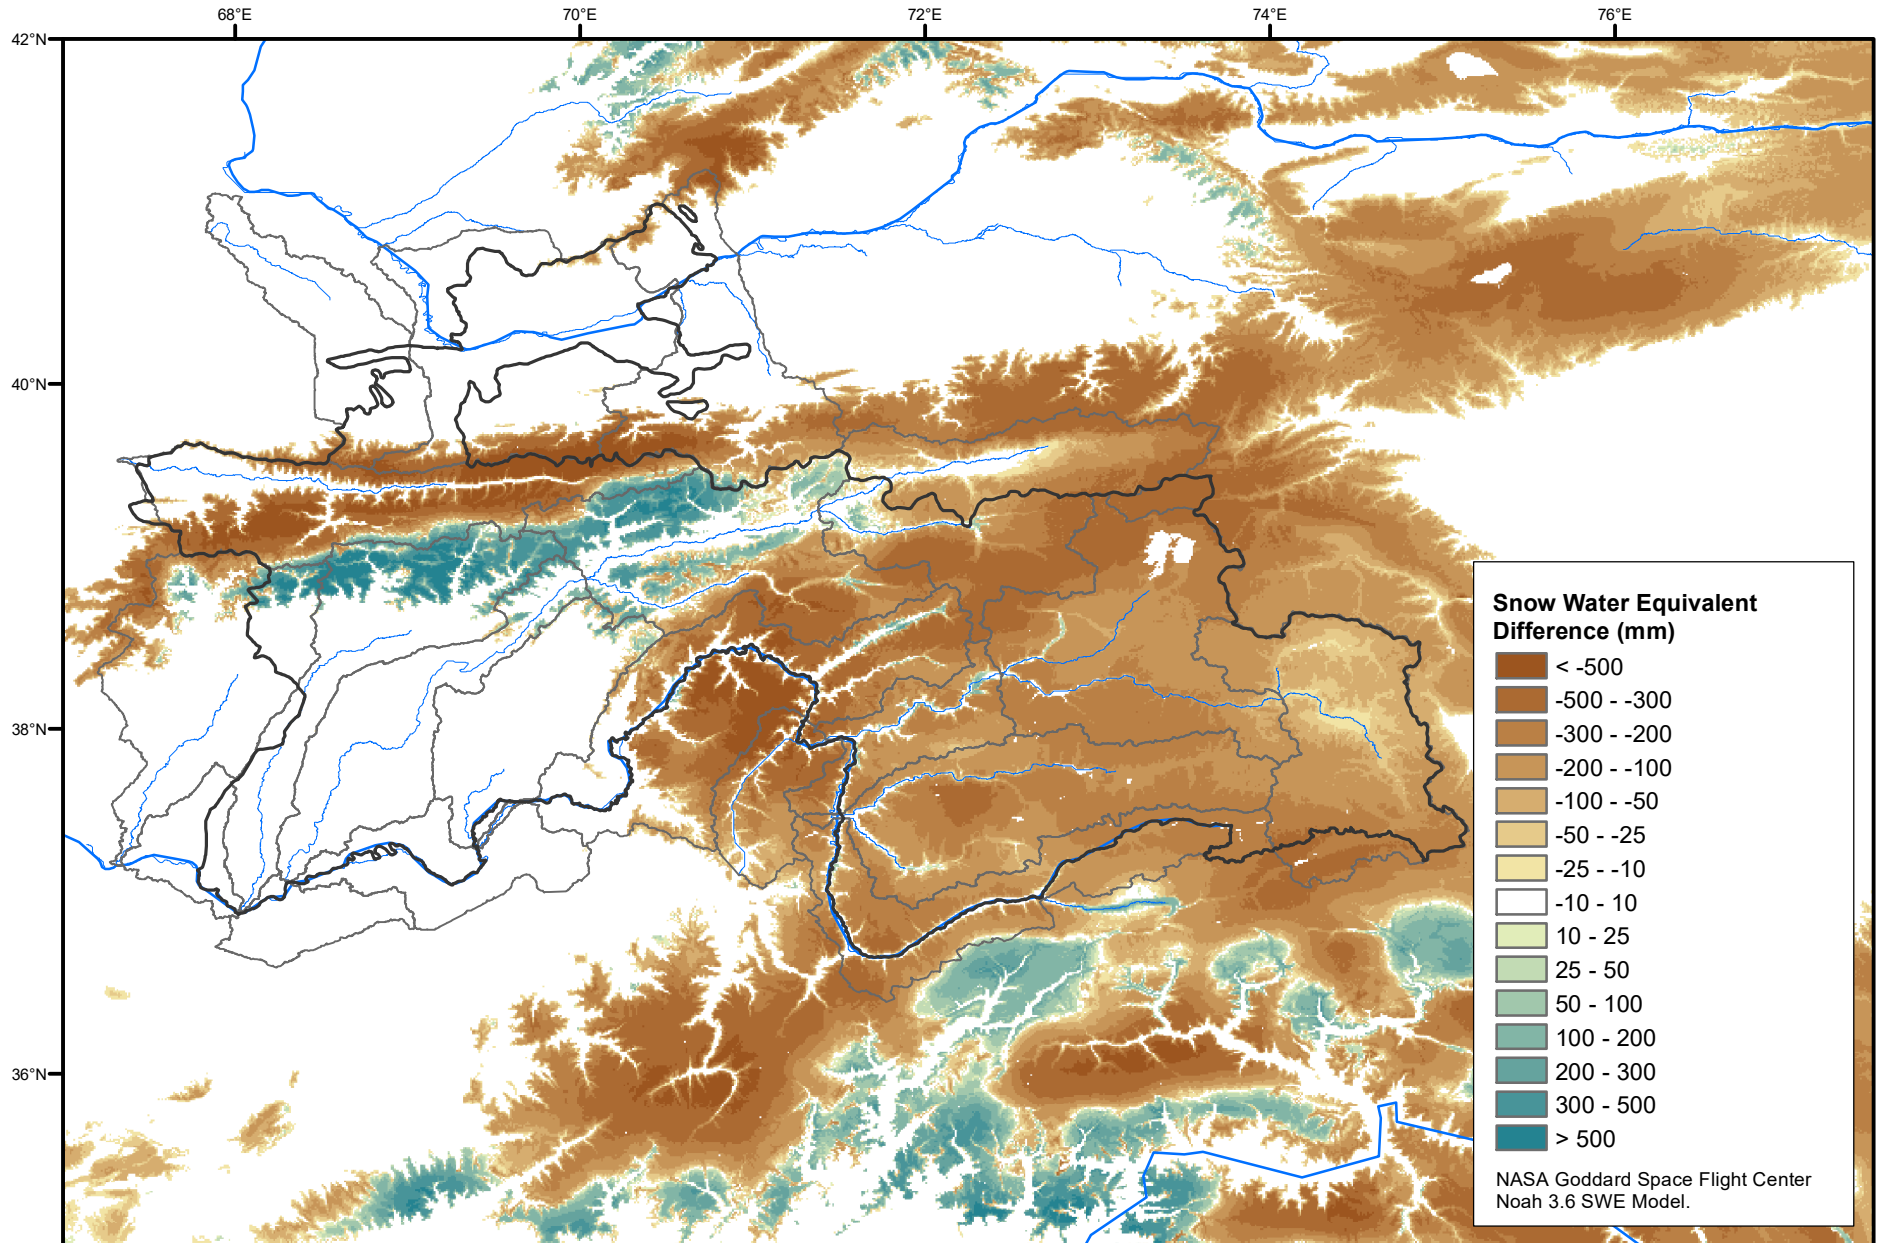

# Daily Snow Water Equivalent Difference Anomaly

April 25, 2020 minus Average (2002-2016)

Map created by USGS/EROS