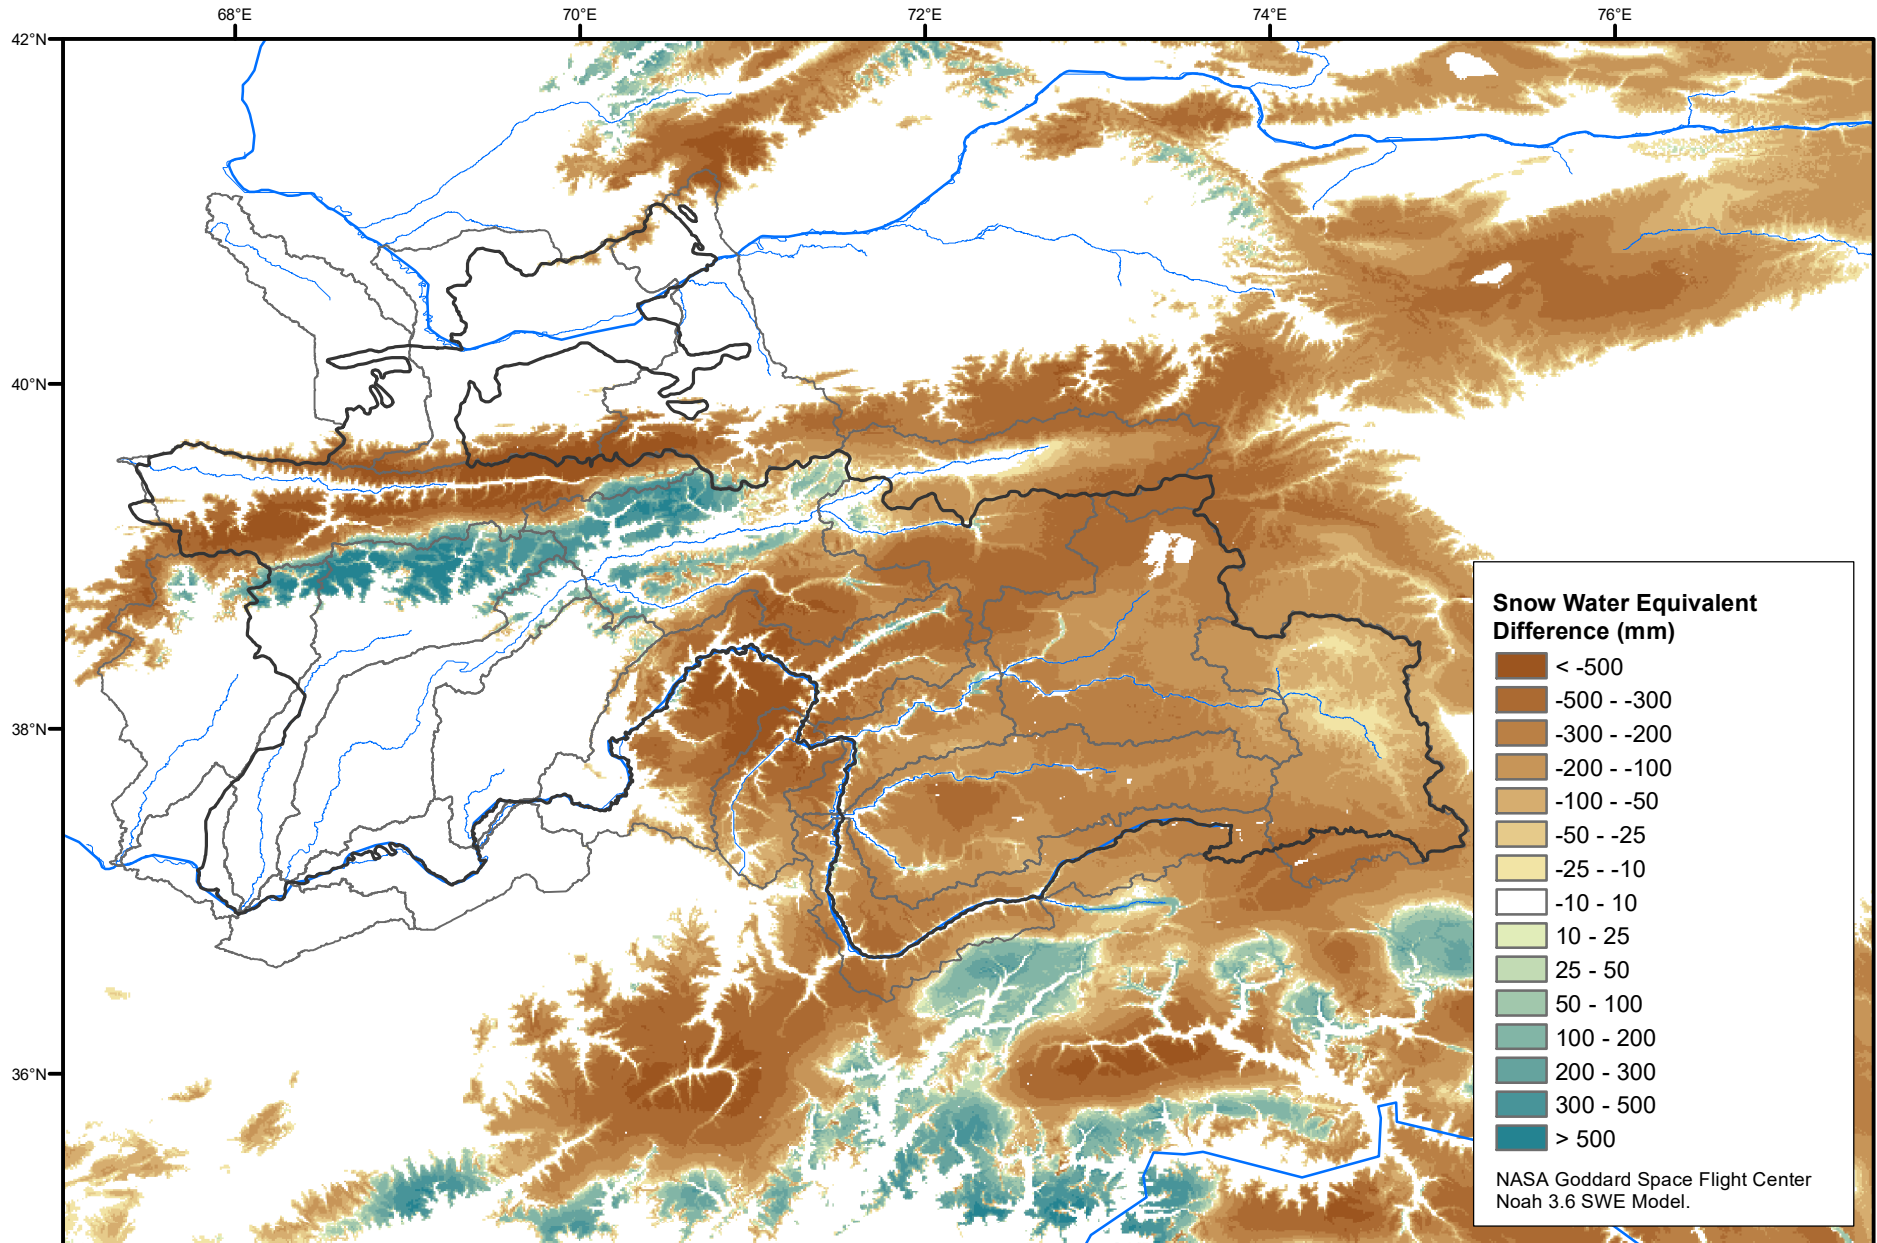

Daily Snow Water Equivalent Difference Anomaly

April 27, 2020 minus Average (2002-2016)

Map created by USGS/EROS