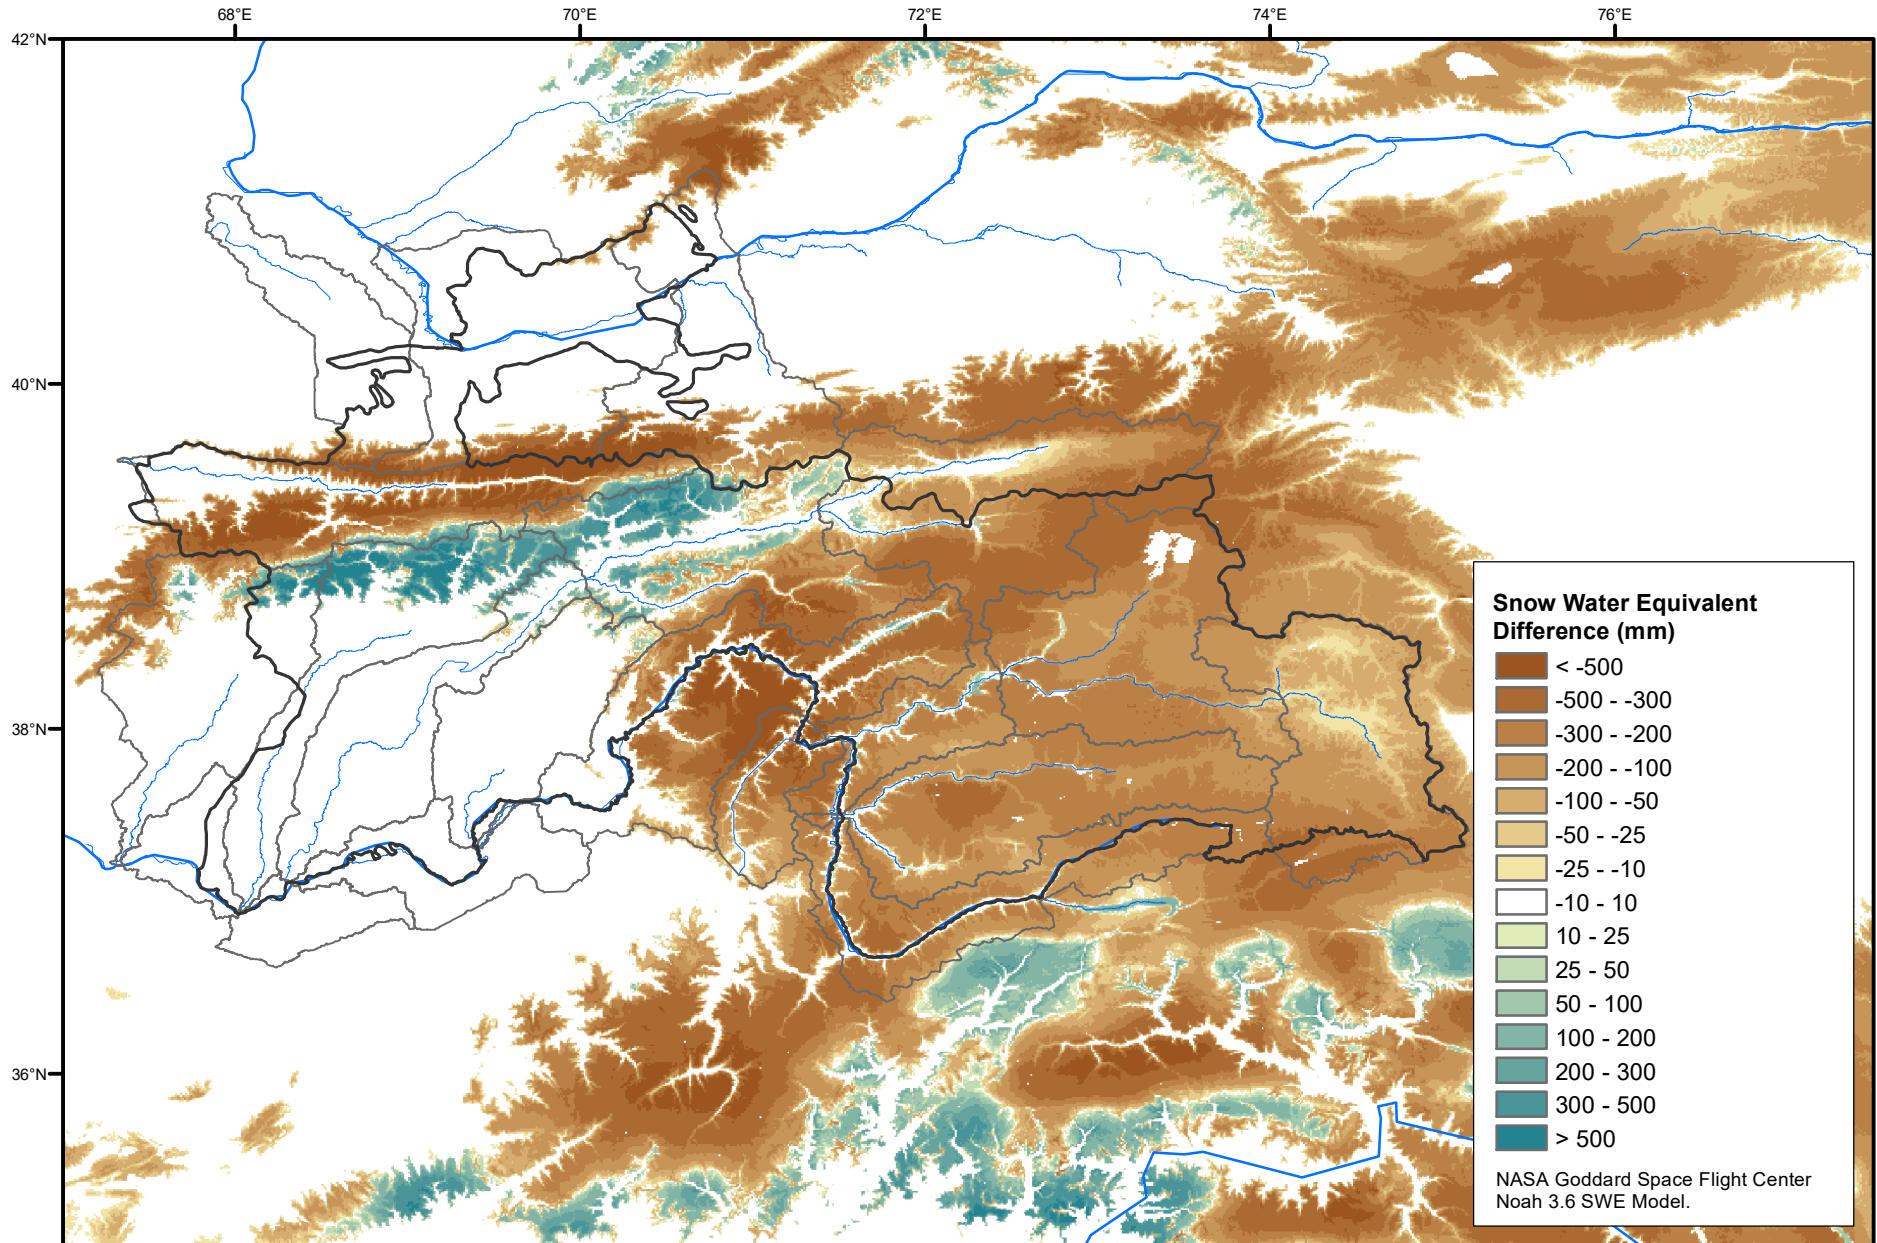

# Daily Snow Water Equivalent Difference Anomaly

April 28, 2020 minus Average (2002-2016)

Map created by USGS/EROS