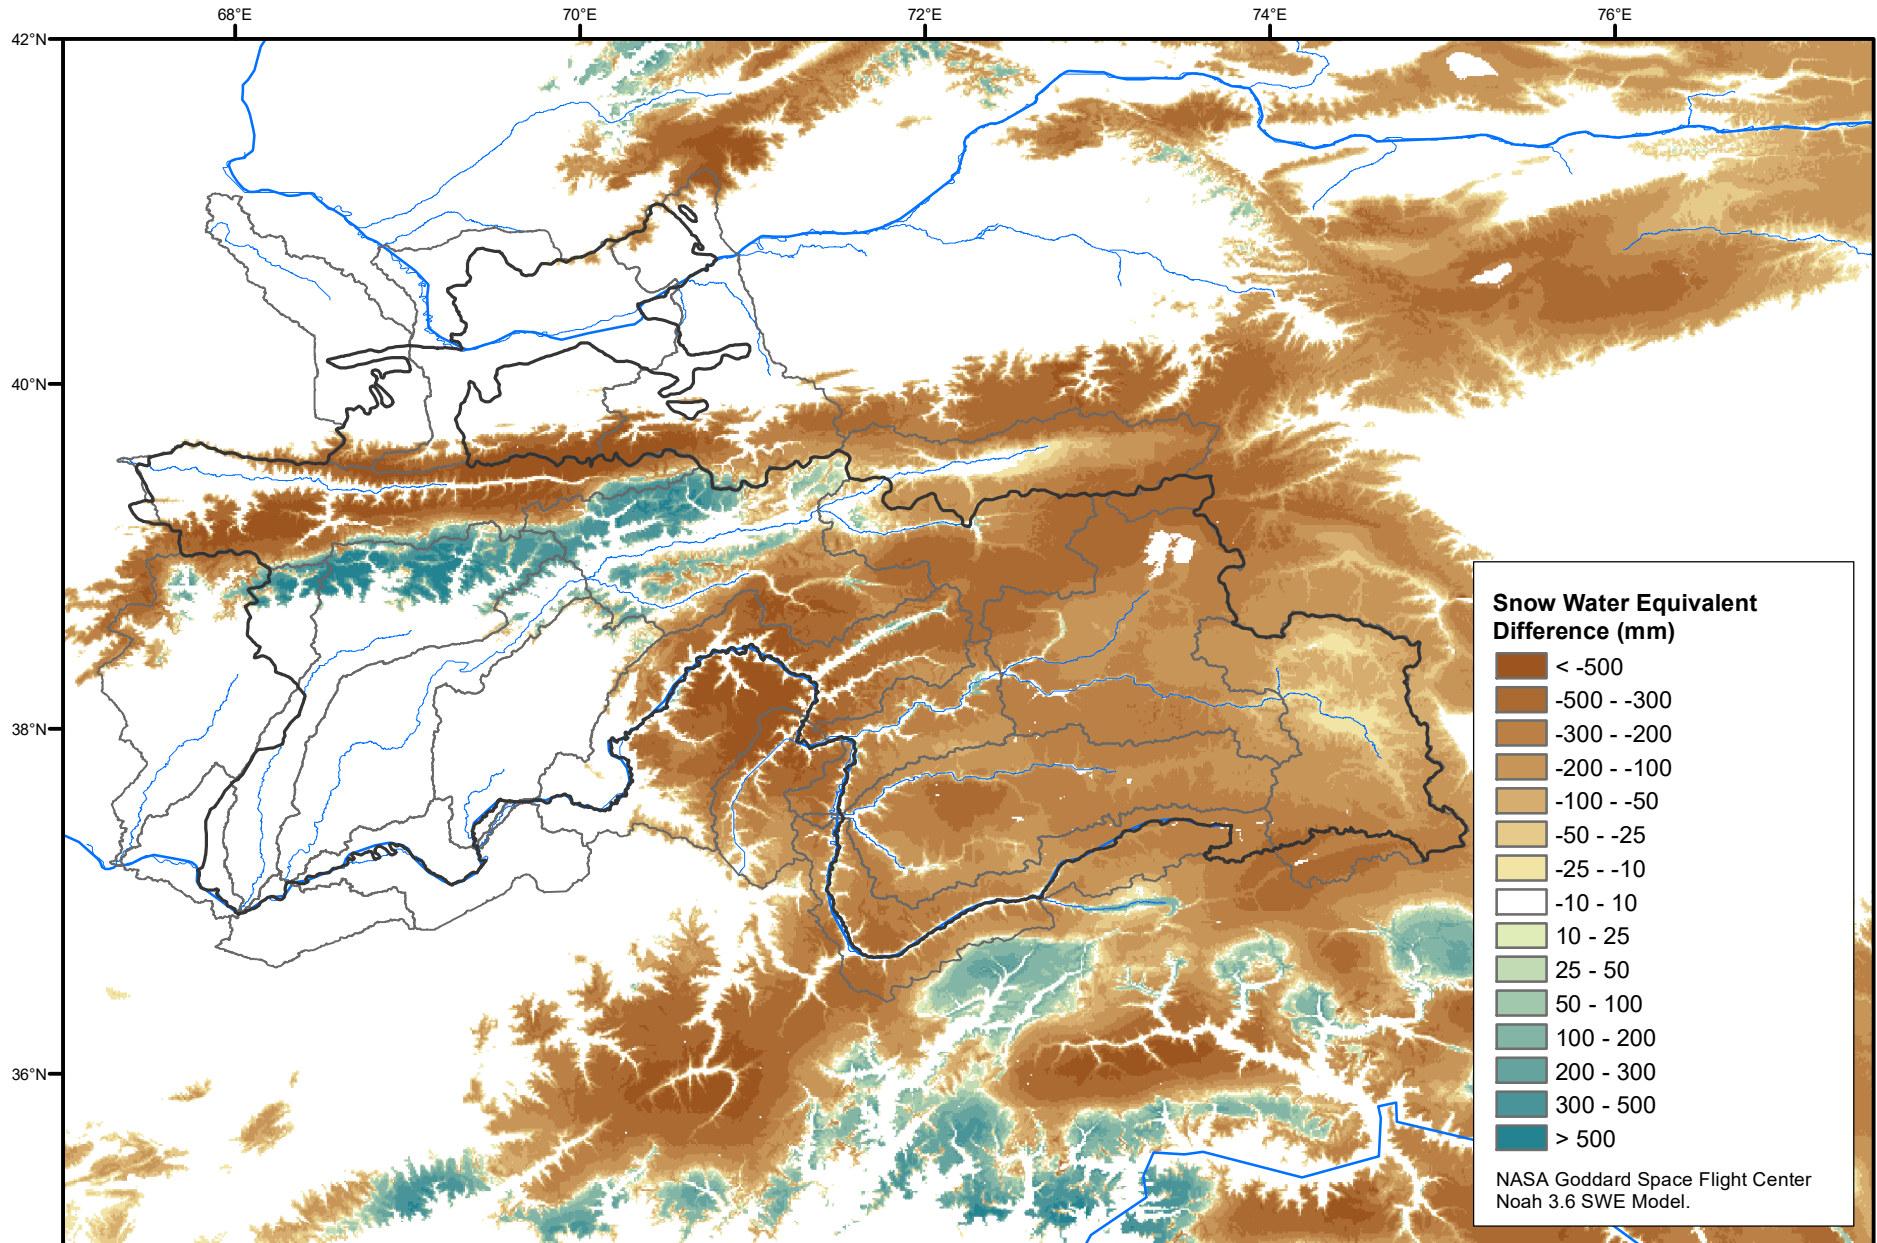

Daily Snow Water Equivalent Difference Anomaly

April 29, 2020 minus Average (2002-2016)

Map created by USGS/EROS