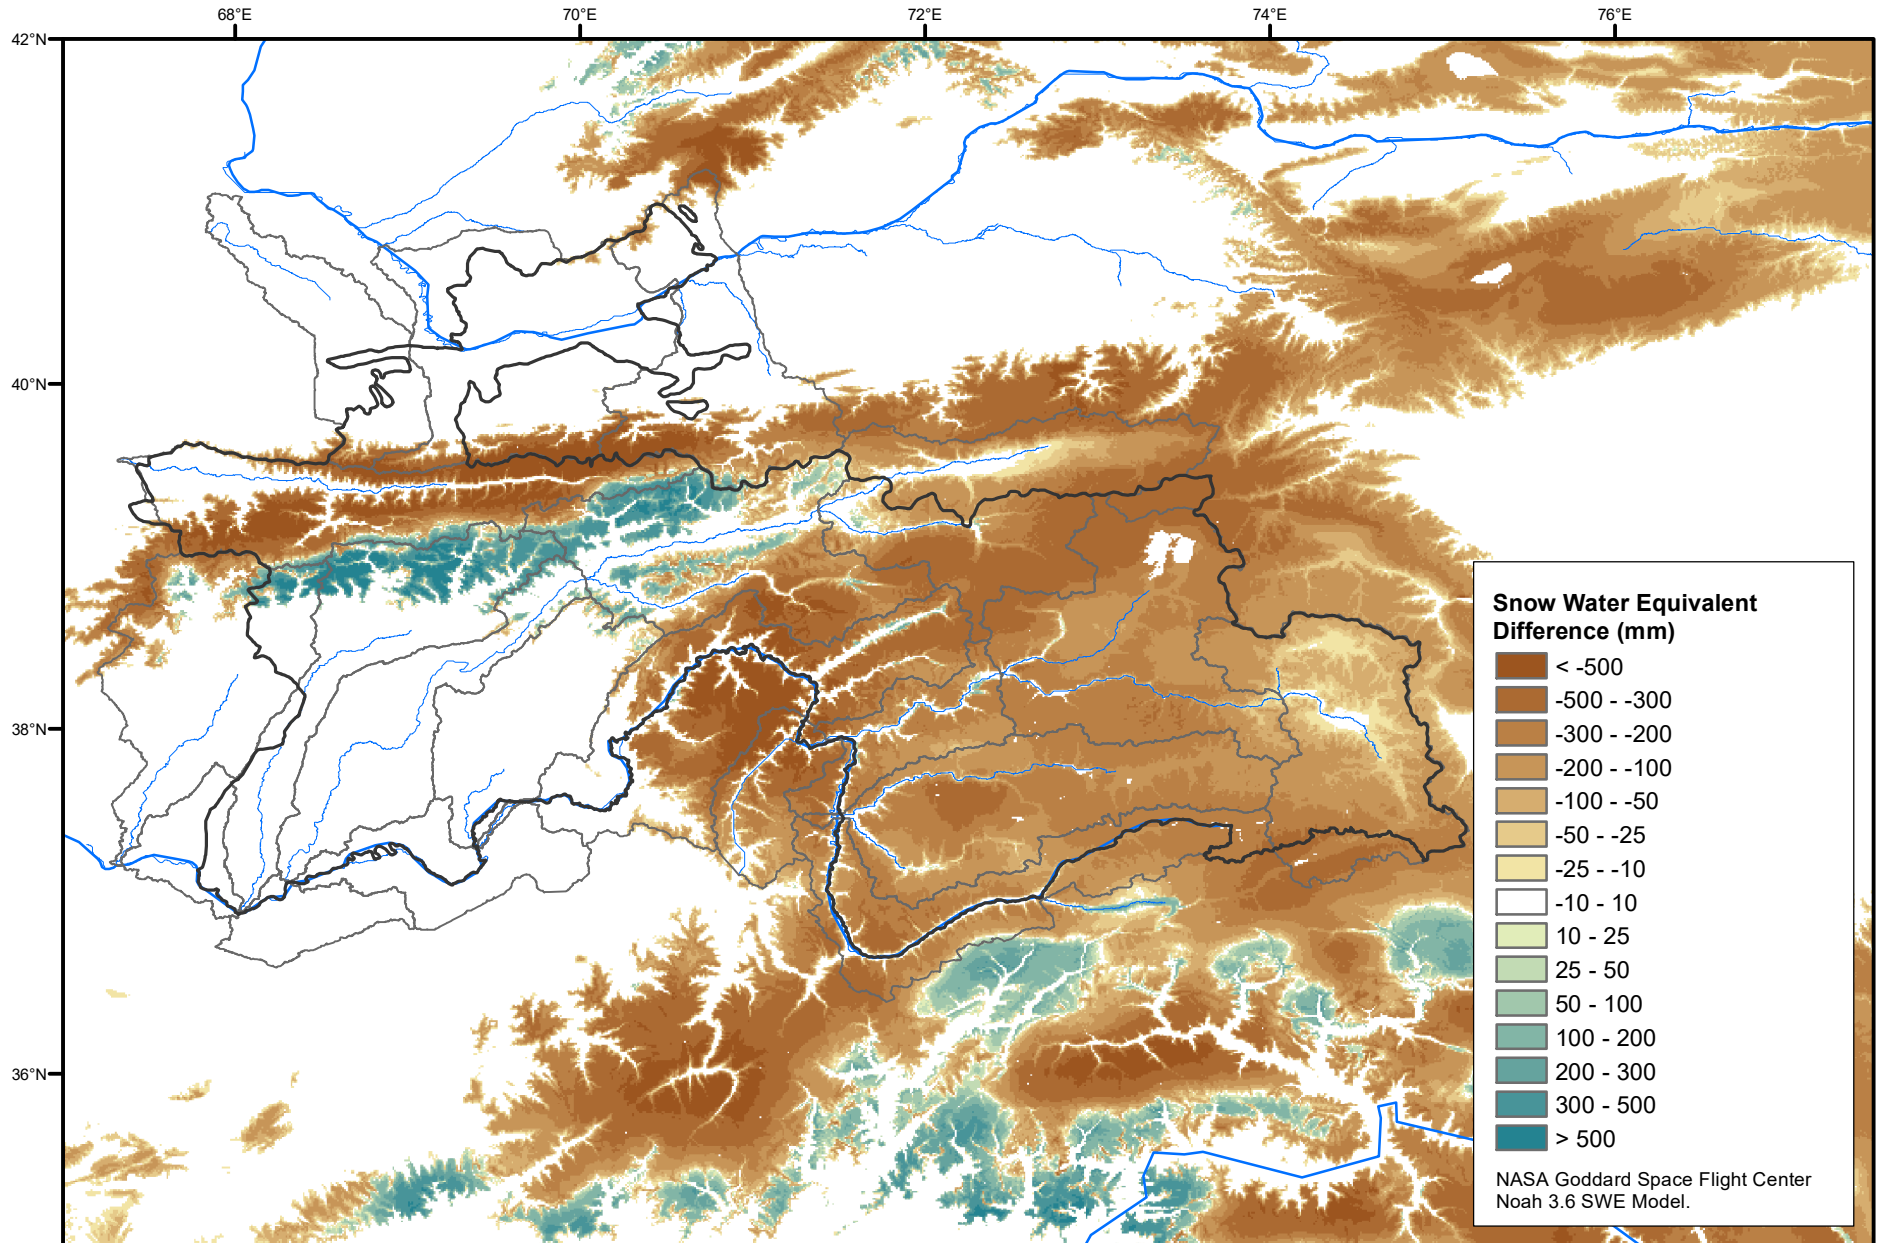

Daily Snow Water Equivalent Difference Anomaly

May 02, 2020 minus Average (2002-2016)

Map created by USGS/EROS