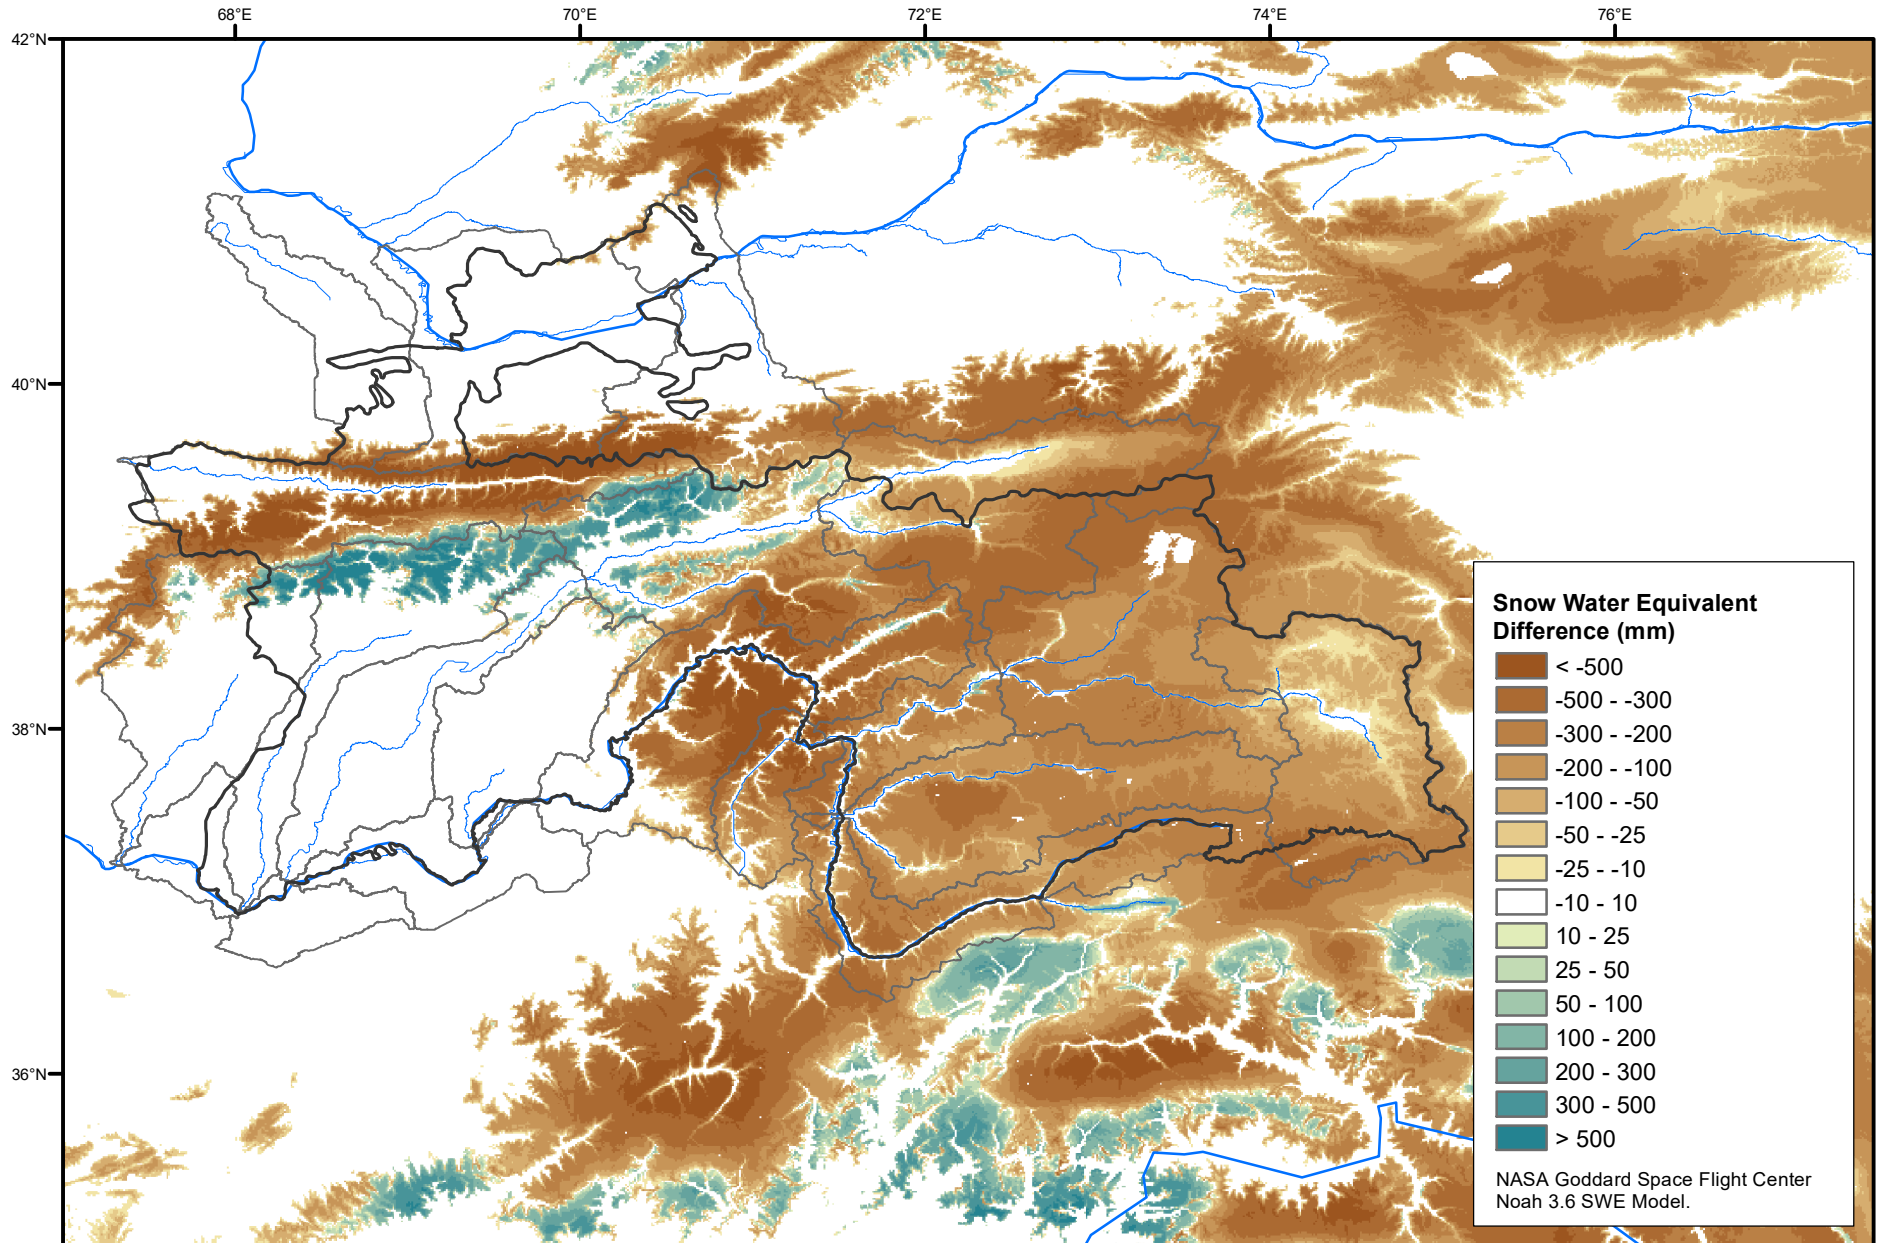

Daily Snow Water Equivalent Difference Anomaly

May 03, 2020 minus Average (2002-2016)

Map created by USGS/EROS