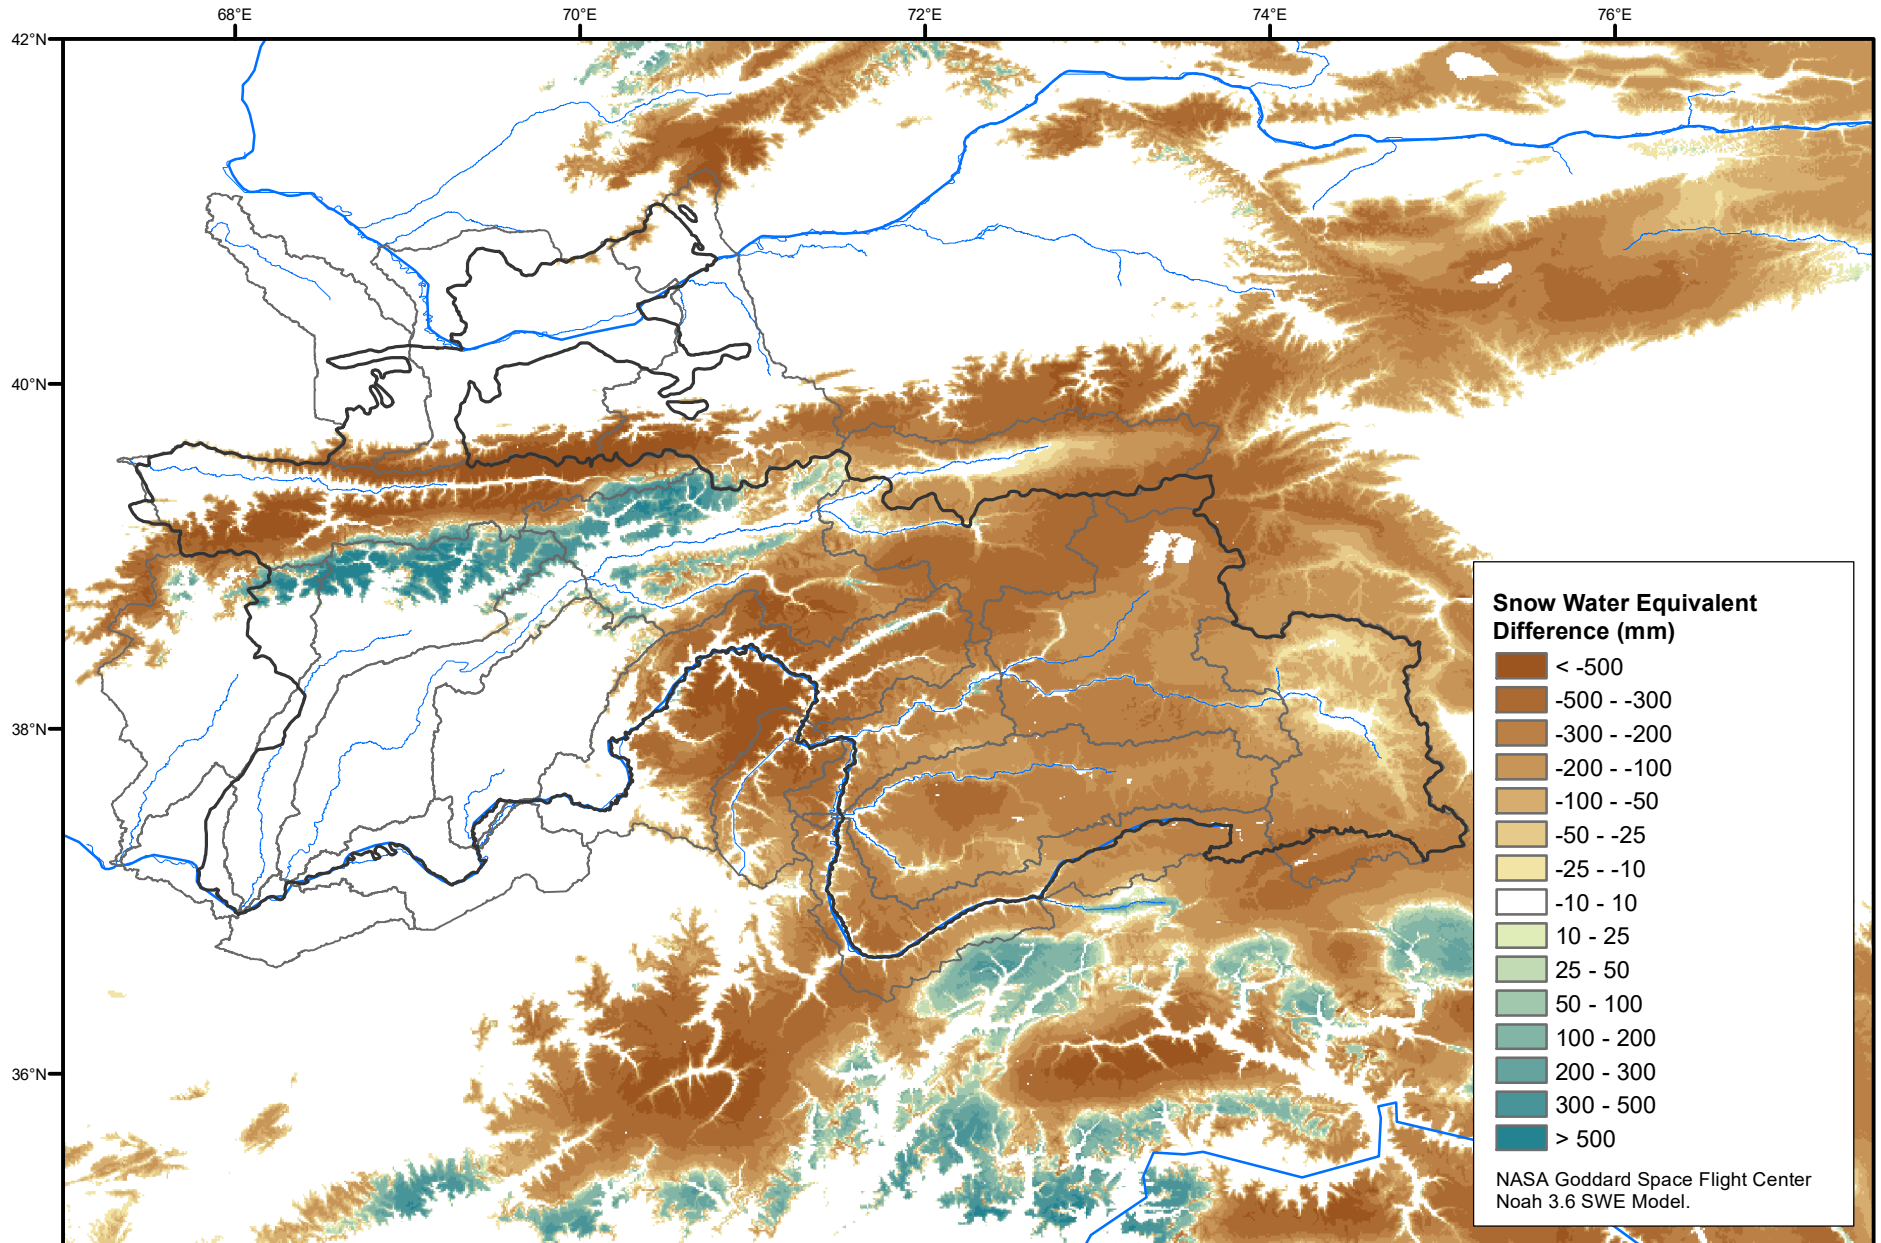

Daily Snow Water Equivalent Difference Anomaly

May 04, 2020 minus Average (2002-2016)

Map created by USGS/EROS