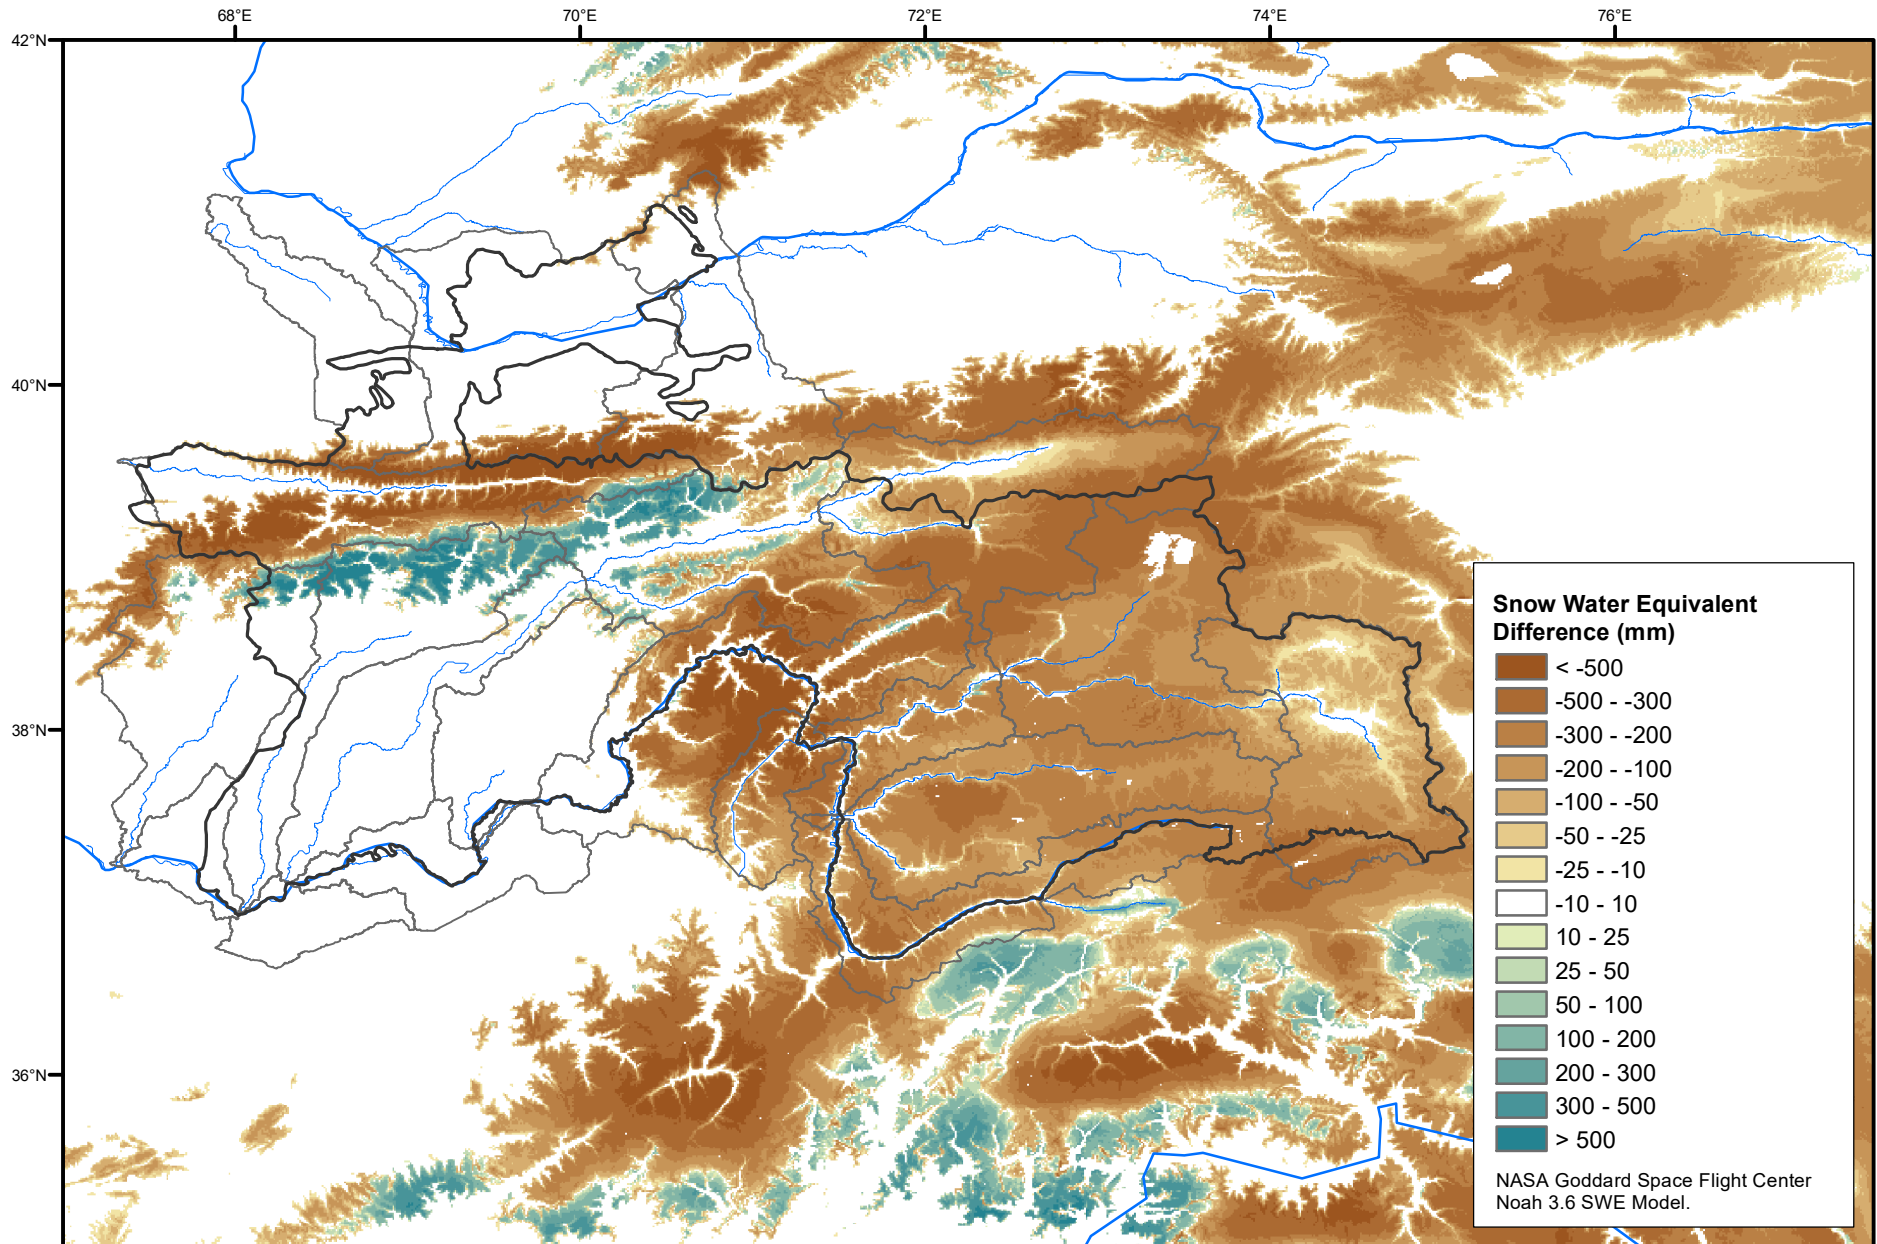

# Daily Snow Water Equivalent Difference Anomaly

May 05, 2020 minus Average (2002-2016)

Map created by USGS/EROS