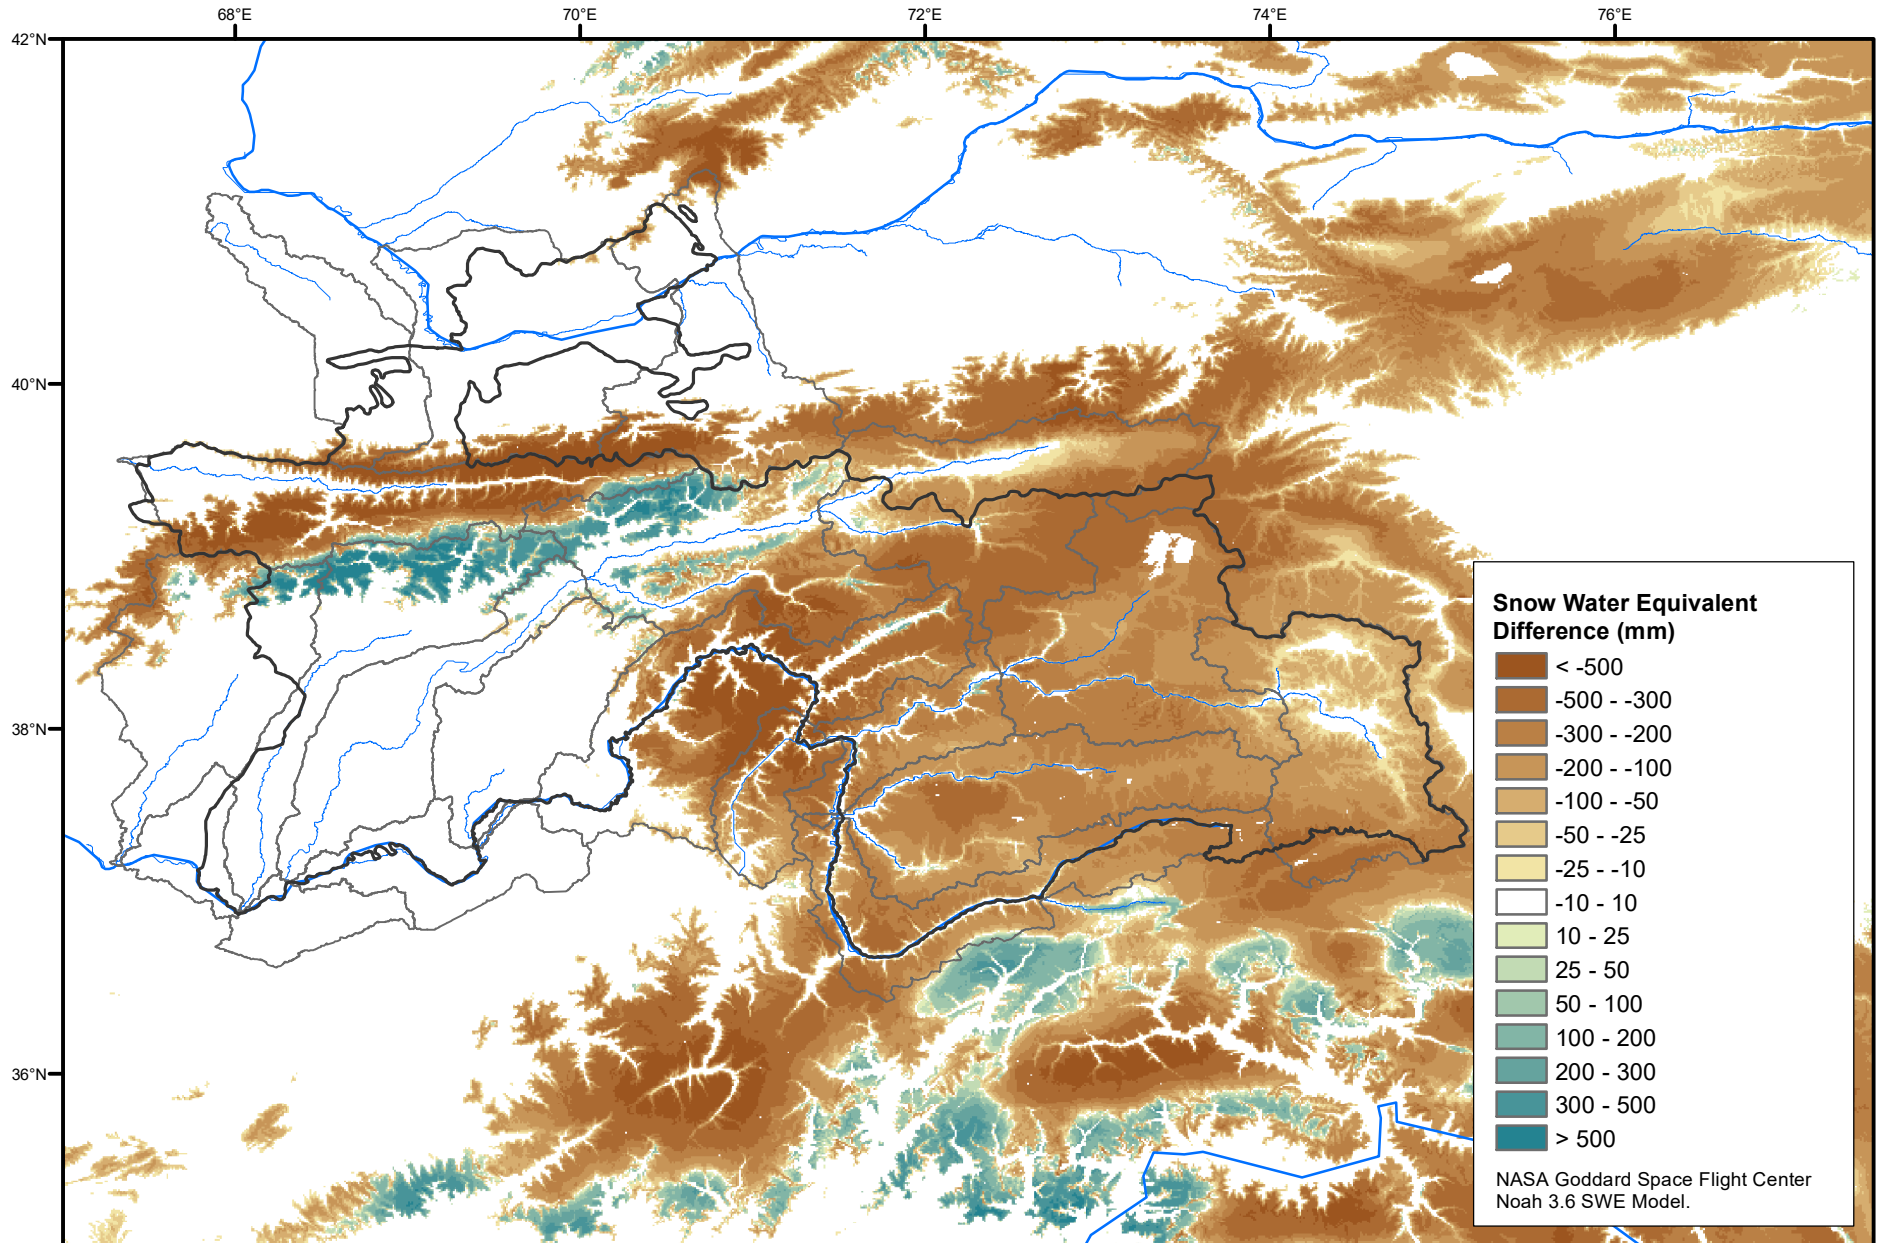

# Daily Snow Water Equivalent Difference Anomaly

May 08, 2020 minus Average (2002-2016)

Map created by USGS/EROS