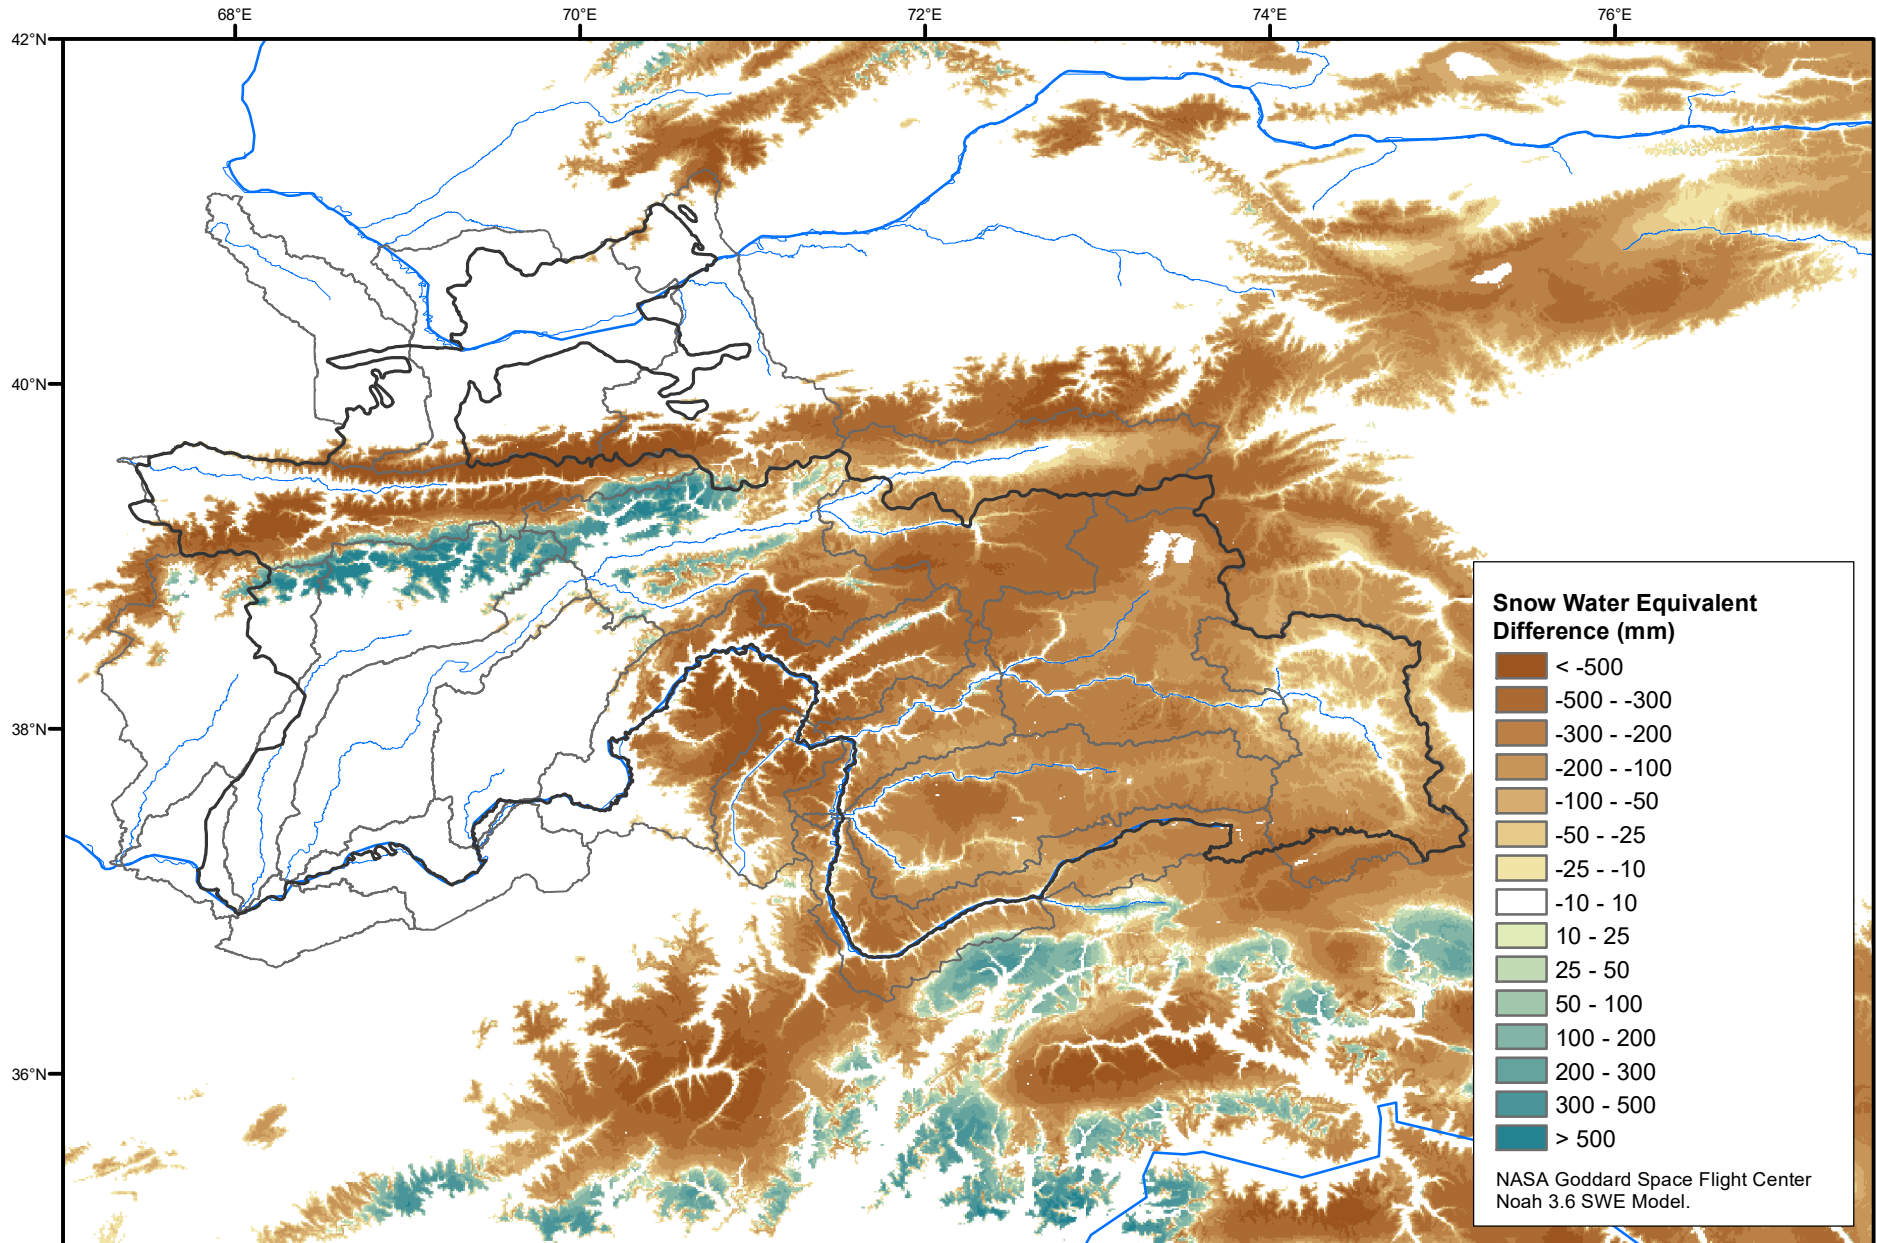

Daily Snow Water Equivalent Difference Anomaly

May 15, 2020 minus Average (2002-2016)

Map created by USGS/EROS