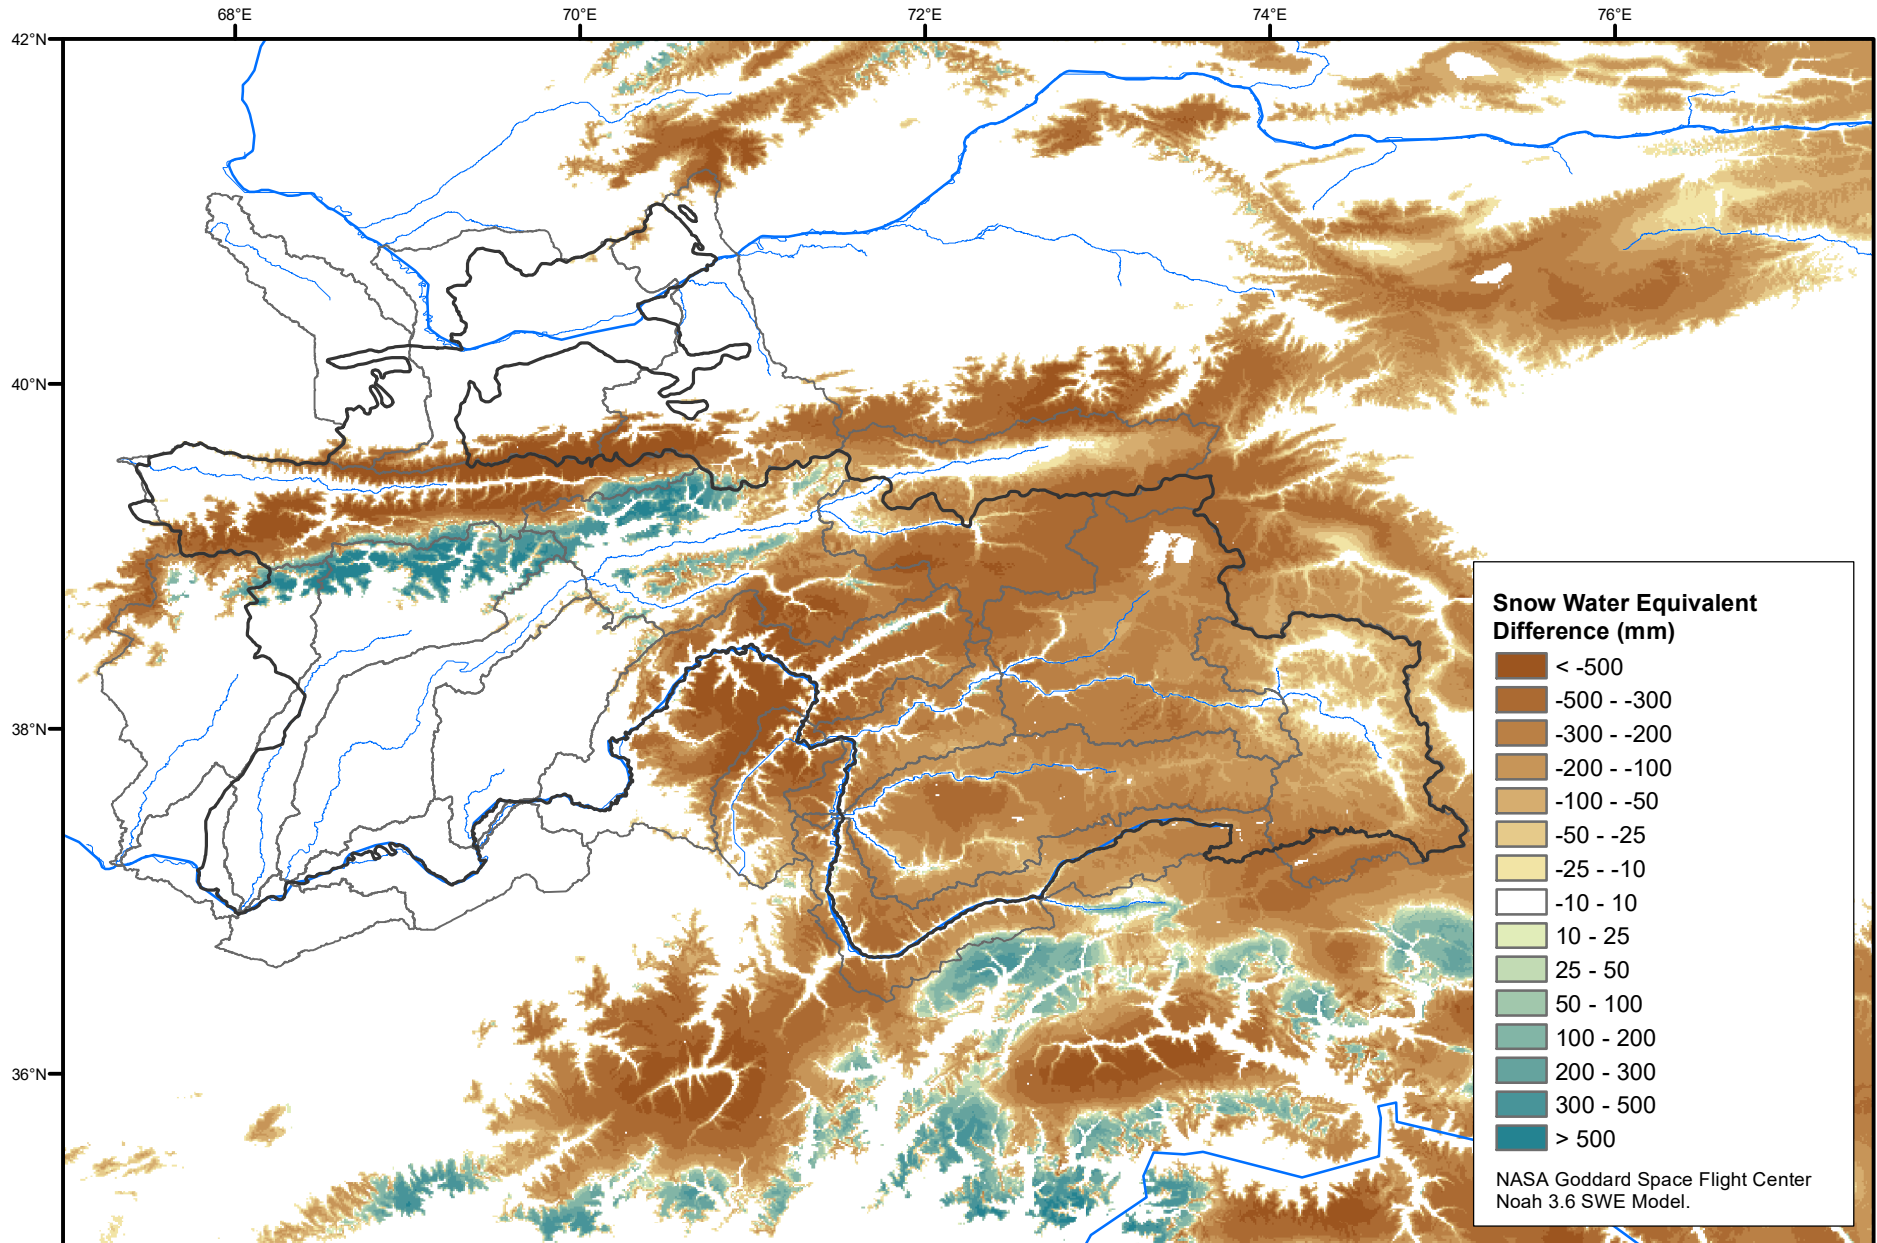

Daily Snow Water Equivalent Difference Anomaly

May 16, 2020 minus Average (2002-2016)

Map created by USGS/EROS