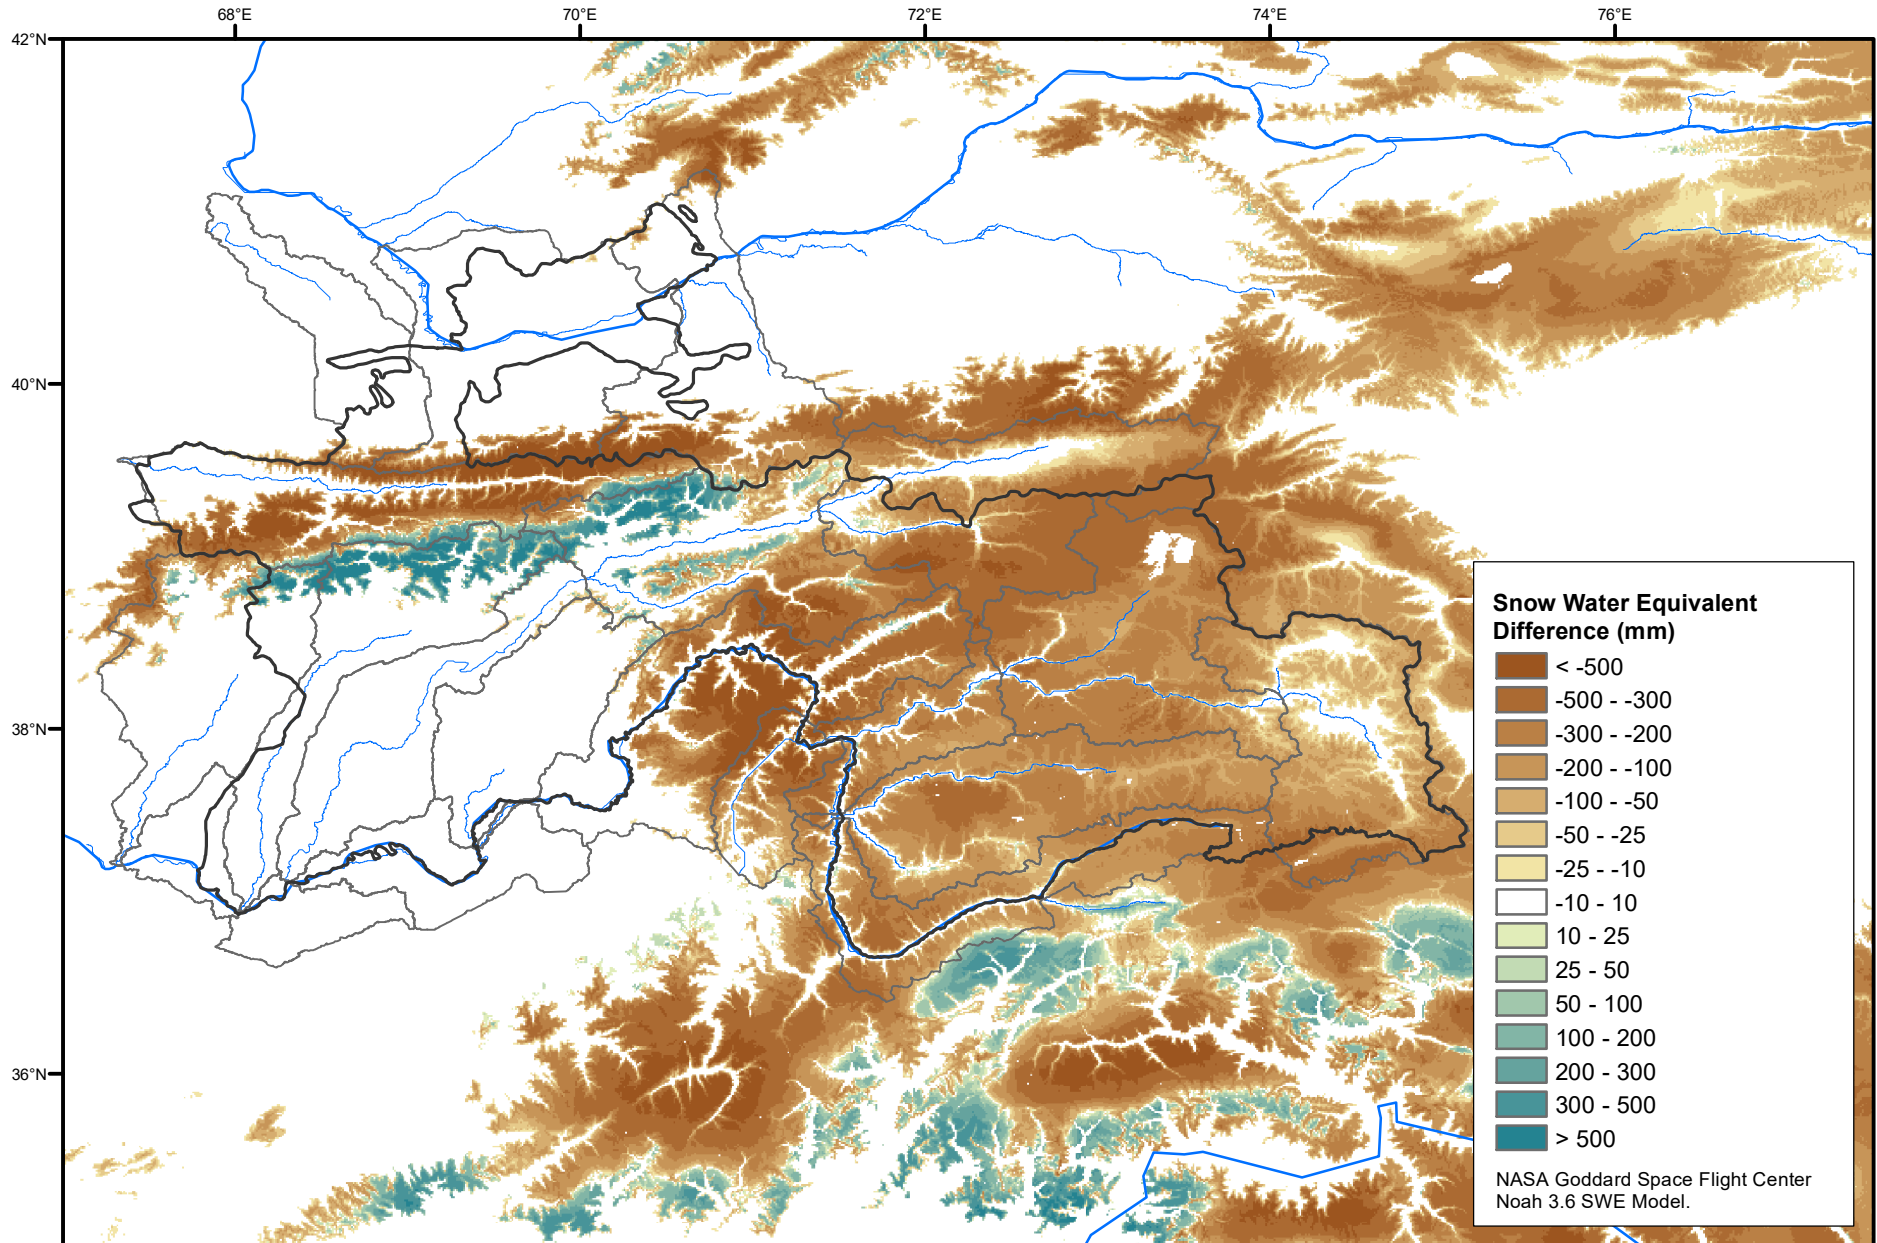

Daily Snow Water Equivalent Difference Anomaly

May 19, 2020 minus Average (2002-2016)

Map created by USGS/EROS