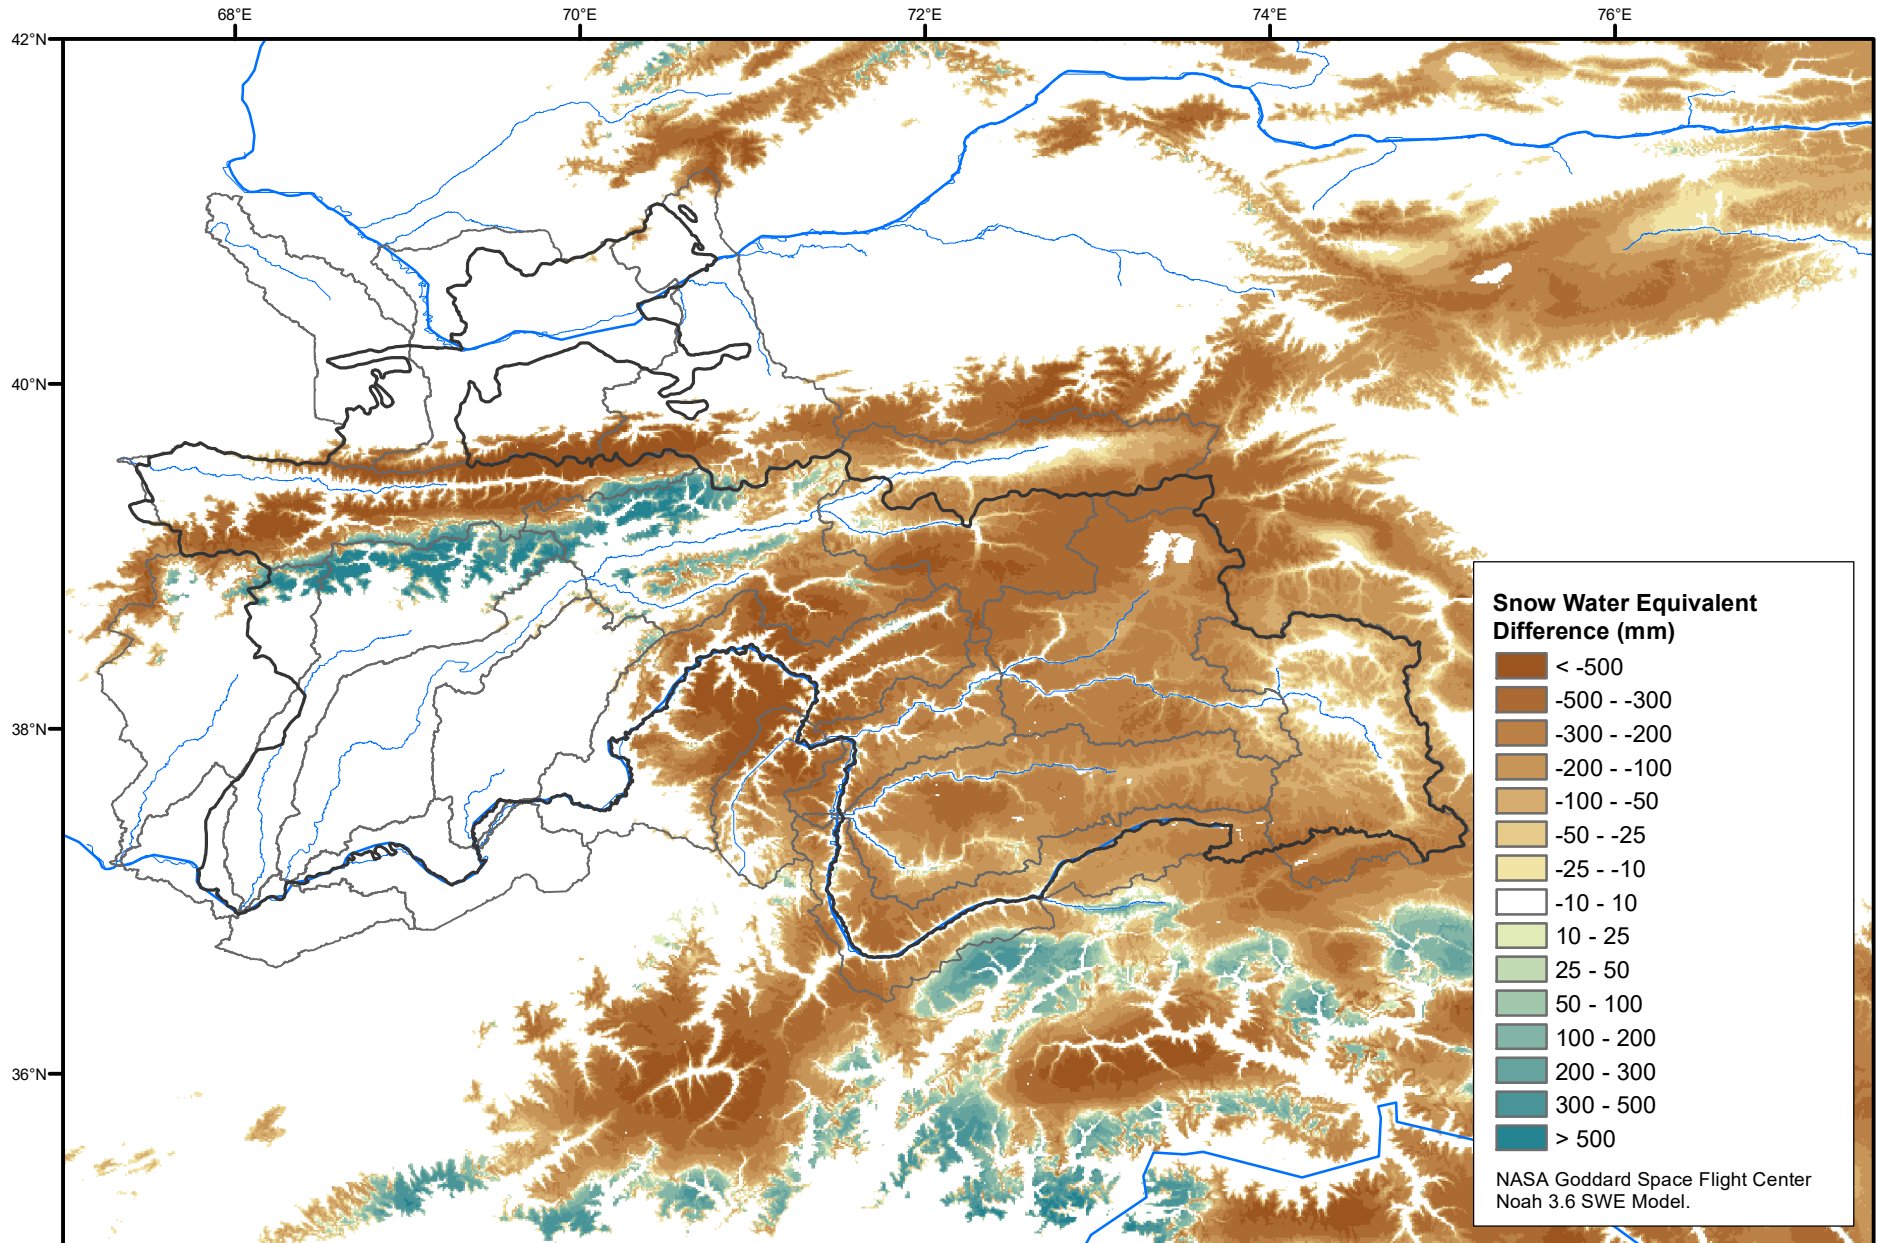

Daily Snow Water Equivalent Difference Anomaly

May 21, 2020 minus Average (2002-2016)

Map created by USGS/EROS