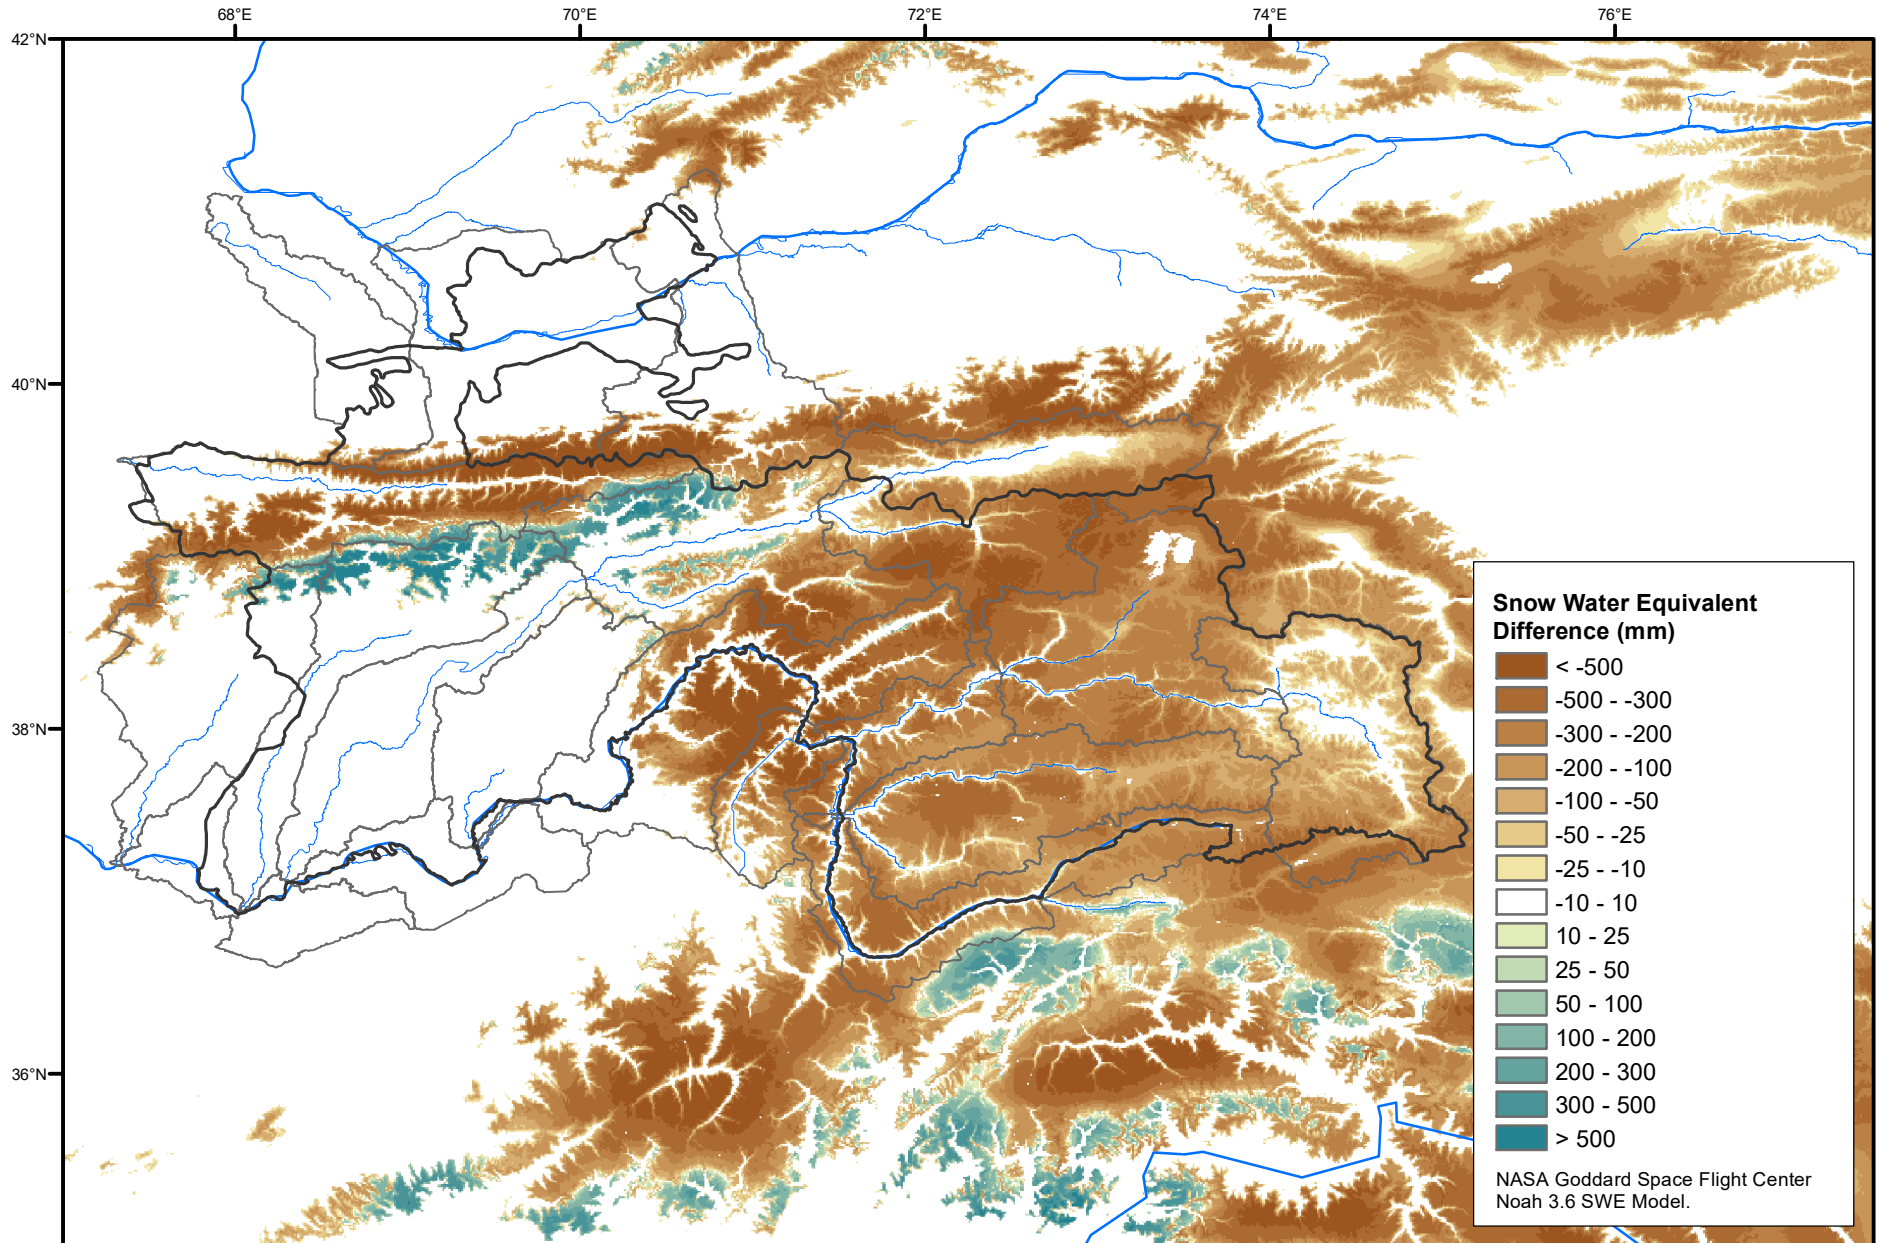

Daily Snow Water Equivalent Difference Anomaly

May 27, 2020 minus Average (2002-2016)

Map created by USGS/EROS